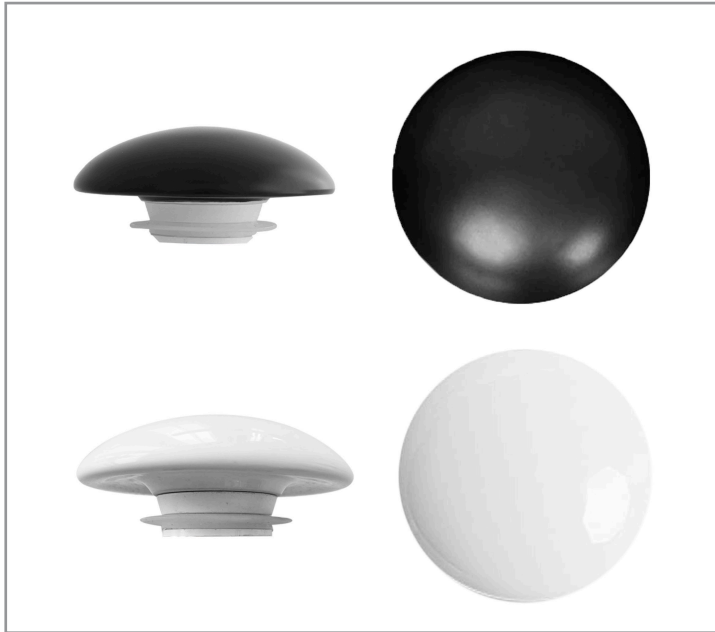

MUSHROOM POP UP DRAIN CERAMIC CAP

H-06 | H-07

CERAMIC CAP FINISH

CERAMIC MATTE BLACK GLOSSY WHITE

TYPE

MUSHROOM

MATERIAL

CERAMIC

CONNECTIONS

M8

WORKS FOR ANY M8 CONNECTIONS
MUSHROOM POP UP DRAIN

INSTALLATION

Screw our pop-up drain ceramic cap into the mechanism by screwing it into the M8 thread

STANDARDS COMPLIANCE

WARRANTY

This product is covered by a year warranty.
Consult our website for complete details..

BOUCHON CÉRAMIQUE DE BONDE CHAMPIGNON

H-06 | H-07

FINITION DU CAPUCHON EN CÉRAMIQUE

CÉRAMIQUE NOIR MAT BLANC BRILLANT

TYPE

CHAMPIGNON

MATÉRIEL

CÉRAMIQUE