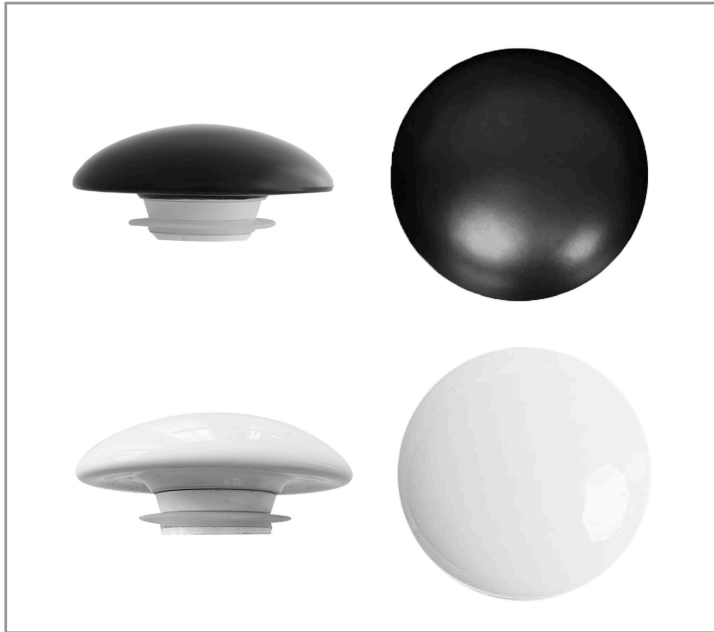

MUSHROOM POP UP DRAIN CERAMIC CAP

H-06 | H-07

CERAMIC CAP FINISH

CERAMIC MATTE BLACK GLOSSY WHITE

TYPE

MUSHROOM

MATERIAL

CERAMIC

CONNECTIONS

M8

WORKS FOR ANY M8 CONNECTIONS
MUSHROOM POP UP DRAIN

INSTALLATION

Screw our pop-up drain ceramic cap into the mechanism by screwing it into the M8 thread

STANDARDS COMPLIANCE

WARRANTY

This product is covered by a year warranty.
Consult our website for complete details..

BOUCHON CÉRAMIQUE DE BONDE CHAMPIGNON

H-06 | H-07

FINITION DU CAPUCHON EN CÉRAMIQUE

CÉRAMIQUE NOIR MAT BLANC BRILLANT

TYPE

CHAMPIGNON

MATÉRIEL

CÉRAMIQUE