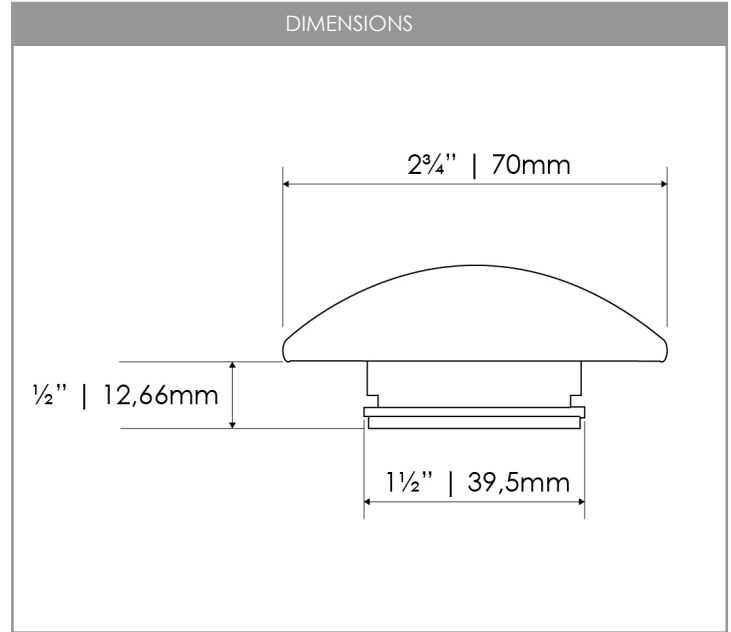

FINITION DU CAPUCHON EN CÉRAMIQUE

CÉRAMIQUE NOIR MAT   BLANC BRILLANT

TYPE

CHAMPIGNON

MATÉRIEL

CÉRAMIQUE

RACCORDEMENT

M8

FONCTIONNE POUR TOUS LES RACCORDS M8, LES DRAINS POP UP À CHAMPIGNON