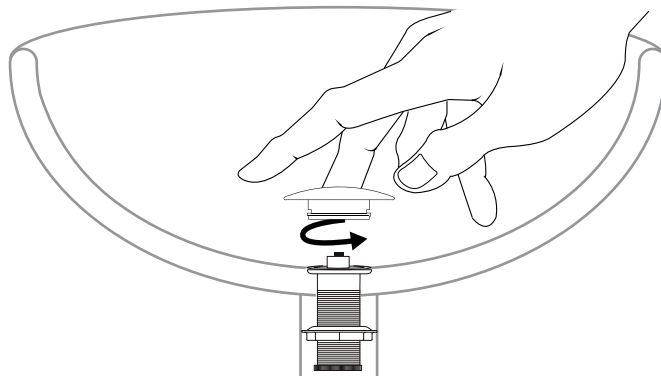

CONNECTIONS

M8

WORKS FOR ANY M8 CONNECTIONS
MUSHROOM POP UP DRAIN

INSTALLATION

Screw our pop-up drain ceramic cap into the mechanism by screwing it into the M8 thread

STANDARDS COMPLIANCE

WARRANTY

This product is covered by a year warranty.
Consult our website for complete details..