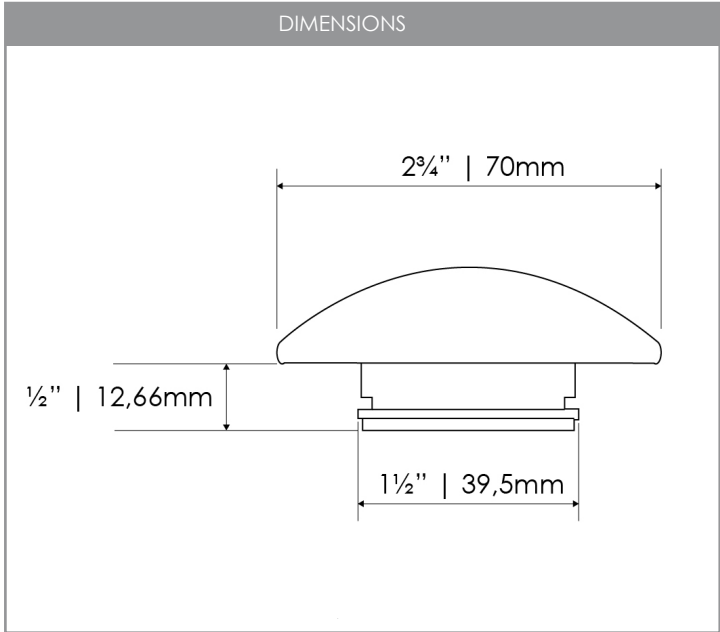

MUSHROOM POP UP DRAIN CERAMIC CAP

H-06 | H-07

CERAMIC CAP FINISH

CERAMIC MATTE BLACK   GLOSSY WHITE

TYPE

MUSHROOM

MATERIAL

CERAMIC

CONNECTIONS

M8

WORKS FOR ANY M8 CONNECTIONS
MUSHROOM POP UP DRAIN