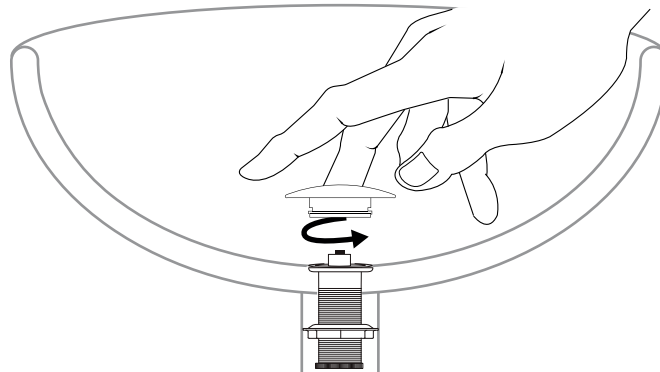

CONNECTIONS

M8

WORKS FOR ANY M8 CONNECTIONS
MUSHROOM POP UP DRAIN

INSTALLATION

Screw our pop-up drain ceramic cap into the mechanism by screwing it into the M8 thread

STANDARDS COMPLIANCE

WARRANTY

This product is covered by a year warranty.
Consult our website for complete details..

RACCORDEMENT

M8

FONCTIONNE POUR TOUS LES RACCORDS M8, LES DRAINS POP UP À CHAMPIGNON

INSTALLATION

Visser notre capuchon céramique de vidange dans le mécanisme en le vissant dans le filetage M8

CONFORMITÉ AUX NORMES