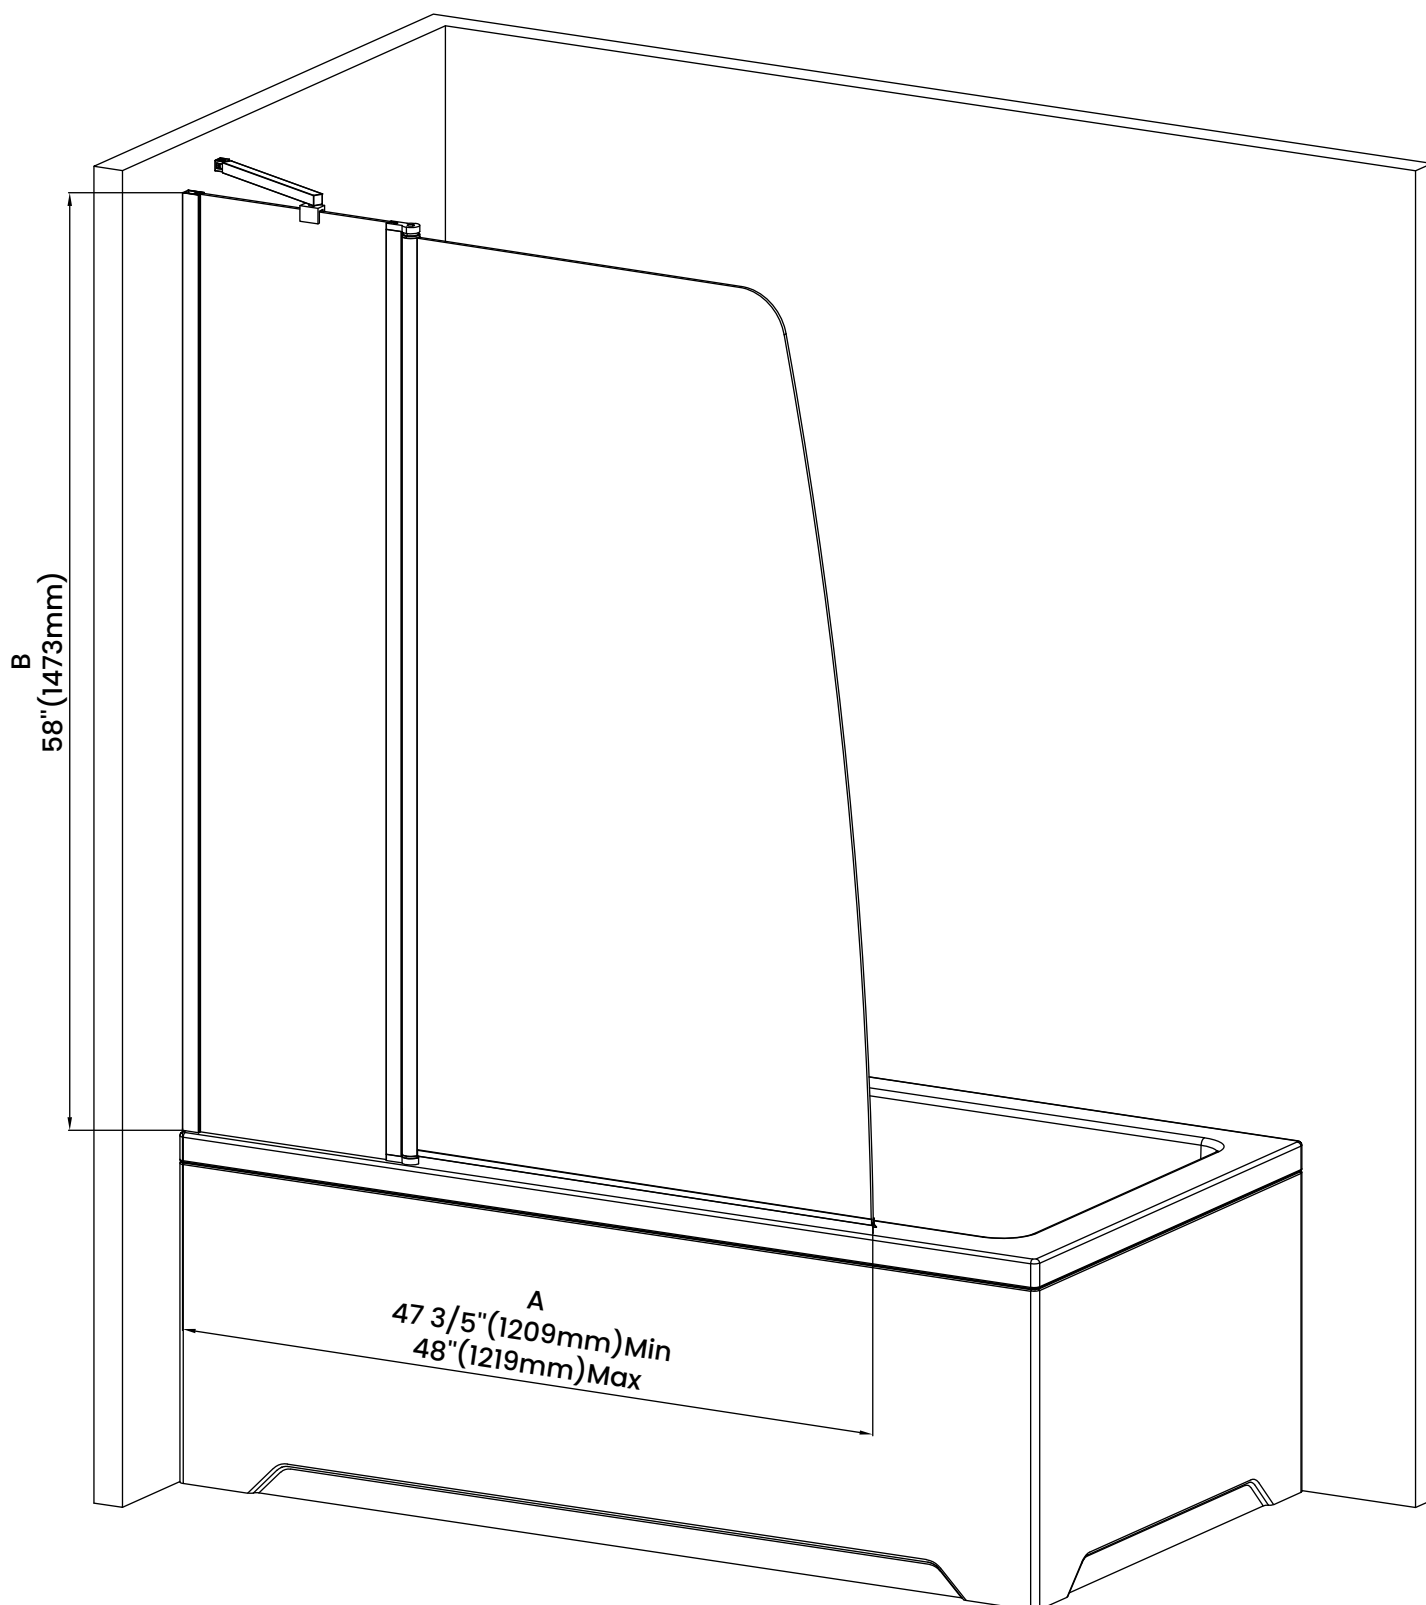

Measurements

A	Min/Max Shower Door Width
B	Shower Door Height

Measurements provided are in mm and inches.

Measurements	
A	Min/Max Shower Door Width
B	Shower Door Height

Measurements provided are in mm and inches.