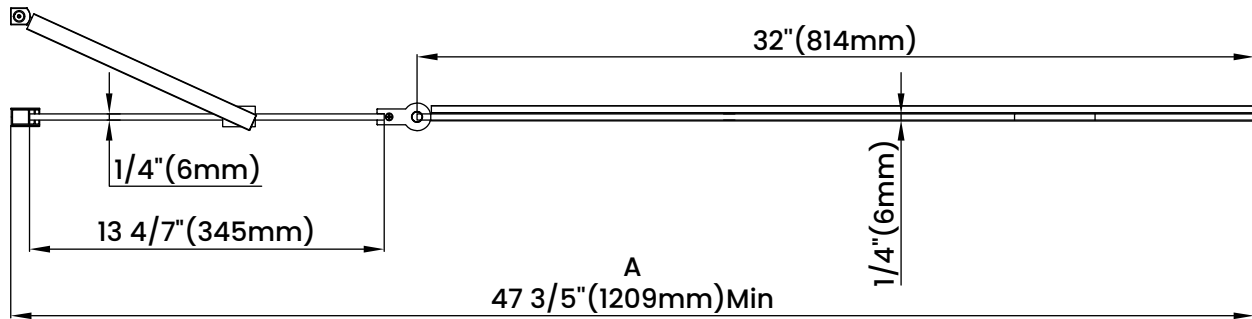

Measurements

A	Min/Max Shower Door Width
B	Shower Door Height

Measurements provided are in mm and inches.

Measurements	
A	Min/Max Shower Door Width
B	Shower Door Height

Measurements provided are in mm and inches.