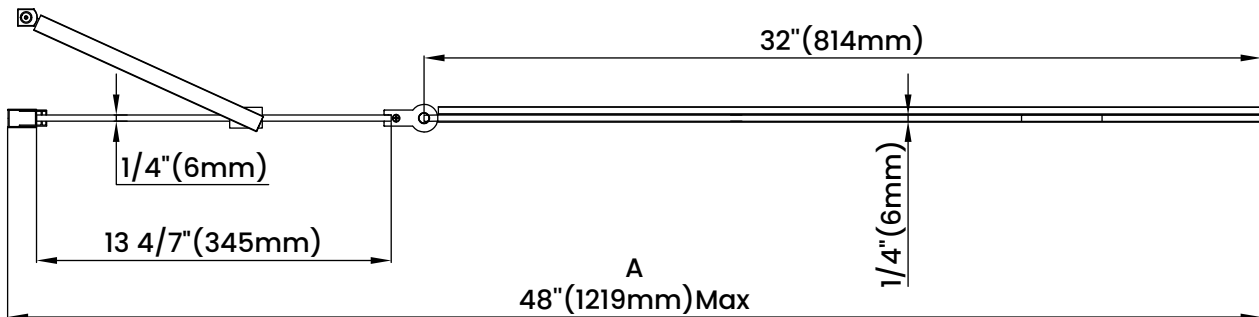

Measurements

A	Min/Max Shower Door Width
B	Shower Door Height

Measurements provided are in mm and inches.

Measurements	
A	Min/Max Shower Door Width
B	Shower Door Height

Measurements provided are in mm and inches.