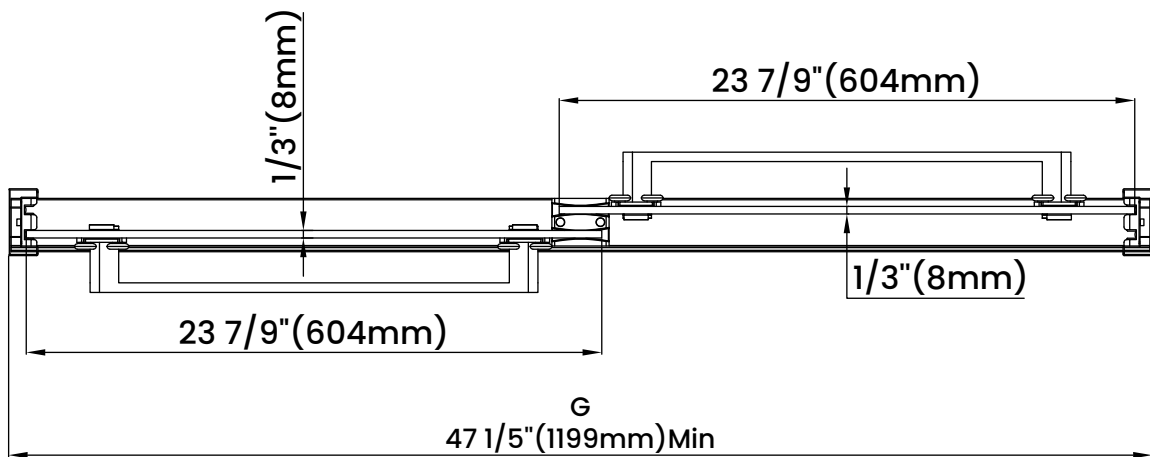

Measurements	
A	Distance Between Handle Holes
B	Handle Length
C	Distance Between Handle Holes To The Side
D	Distance Between Handle Holes To The Bottom
F	Walk-In Width
G	Min/Max Shower Door Width
H	Shower Door Height
J	Walk Through Opening Height

Measurements provided are in mm and inches.

Measurements	
A	Distance Between Handle Holes
B	Handle Length
C	Distance Between Handle Holes To The Side
D	Distance Between Handle Holes To The Bottom
F	Walk-In Width
G	Min/Max Shower Door Width
H	Shower Door Height
J	Walk Through Opening Height

Measurements provided are in mm and inches.