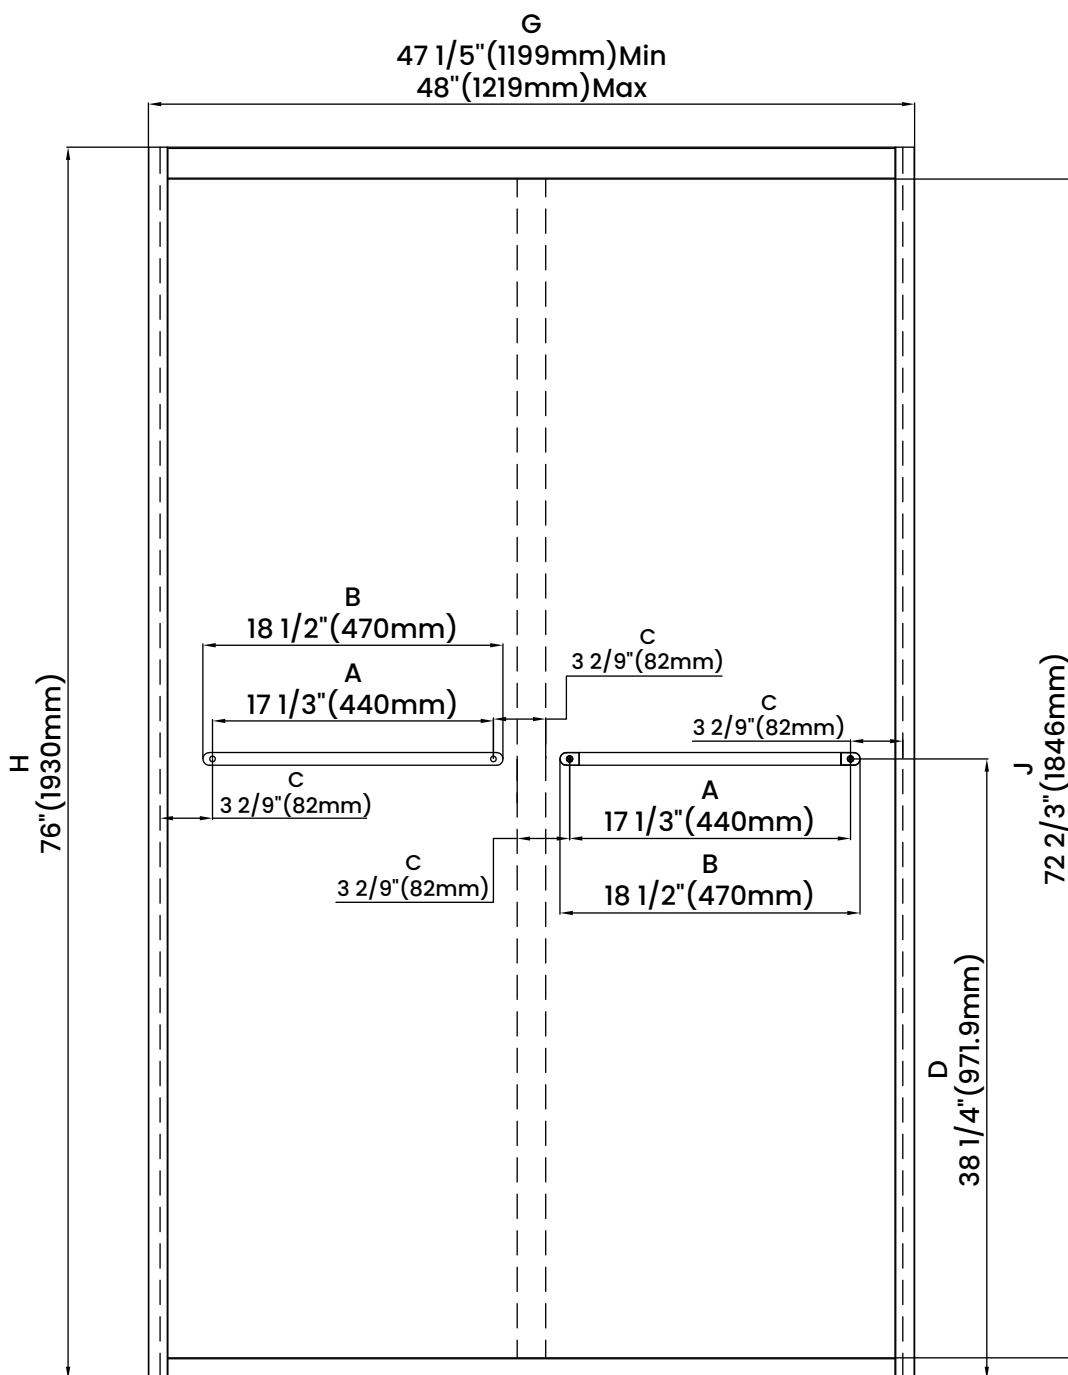

Measurements	
A	Distance Between Handle Holes
B	Handle Length
C	Distance Between Handle Holes To The Side
D	Distance Between Handle Holes To The Bottom
F	Walk-In Width
G	Min/Max Shower Door Width
H	Shower Door Height
J	Walk Through Opening Height

Measurements provided are in mm and inches.

Measurements	
A	Distance Between Handle Holes
B	Handle Length
C	Distance Between Handle Holes To The Side
D	Distance Between Handle Holes To The Bottom
F	Walk-In Width
G	Min/Max Shower Door Width
H	Shower Door Height
J	Walk Through Opening Height

Measurements provided are in mm and inches.