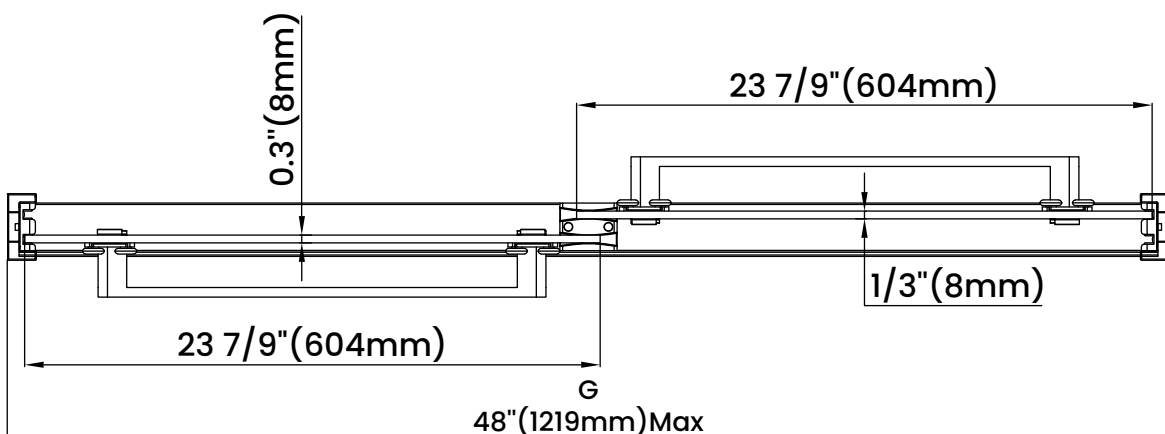

Measurements	
A	Distance Between Handle Holes
B	Handle Length
C	Distance Between Handle Holes To The Side
D	Distance Between Handle Holes To The Bottom
F	Walk-In Width
G	Min/Max Shower Door Width
H	Shower Door Height
J	Walk Through Opening Height

Measurements provided are in mm and inches.

Measurements	
A	Distance Between Handle Holes
B	Handle Length
C	Distance Between Handle Holes To The Side
D	Distance Between Handle Holes To The Bottom
F	Walk-In Width
G	Min/Max Shower Door Width
H	Shower Door Height
J	Walk Through Opening Height

Measurements provided are in mm and inches.