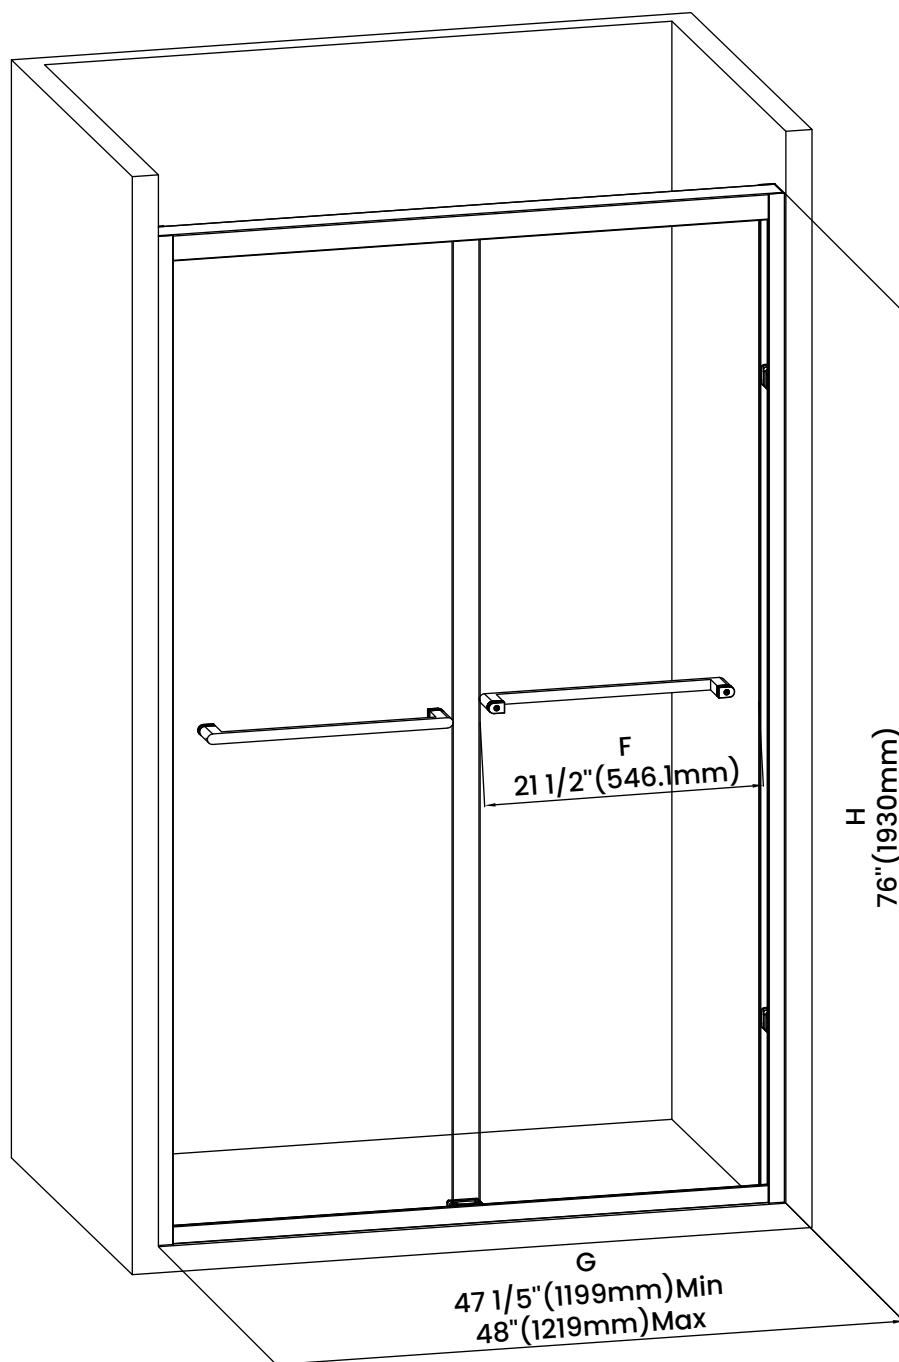

Measurements	
A	Distance Between Handle Holes
B	Handle Length
C	Distance Between Handle Holes To The Side
D	Distance Between Handle Holes To The Bottom
F	Walk-In Width
G	Min/Max Shower Door Width
H	Shower Door Height
J	Walk Through Opening Height

Measurements provided are in mm and inches.

Measurements	
A	Distance Between Handle Holes
B	Handle Length
C	Distance Between Handle Holes To The Side
D	Distance Between Handle Holes To The Bottom
F	Walk-In Width
G	Min/Max Shower Door Width
H	Shower Door Height
J	Walk Through Opening Height

Measurements provided are in mm and inches.