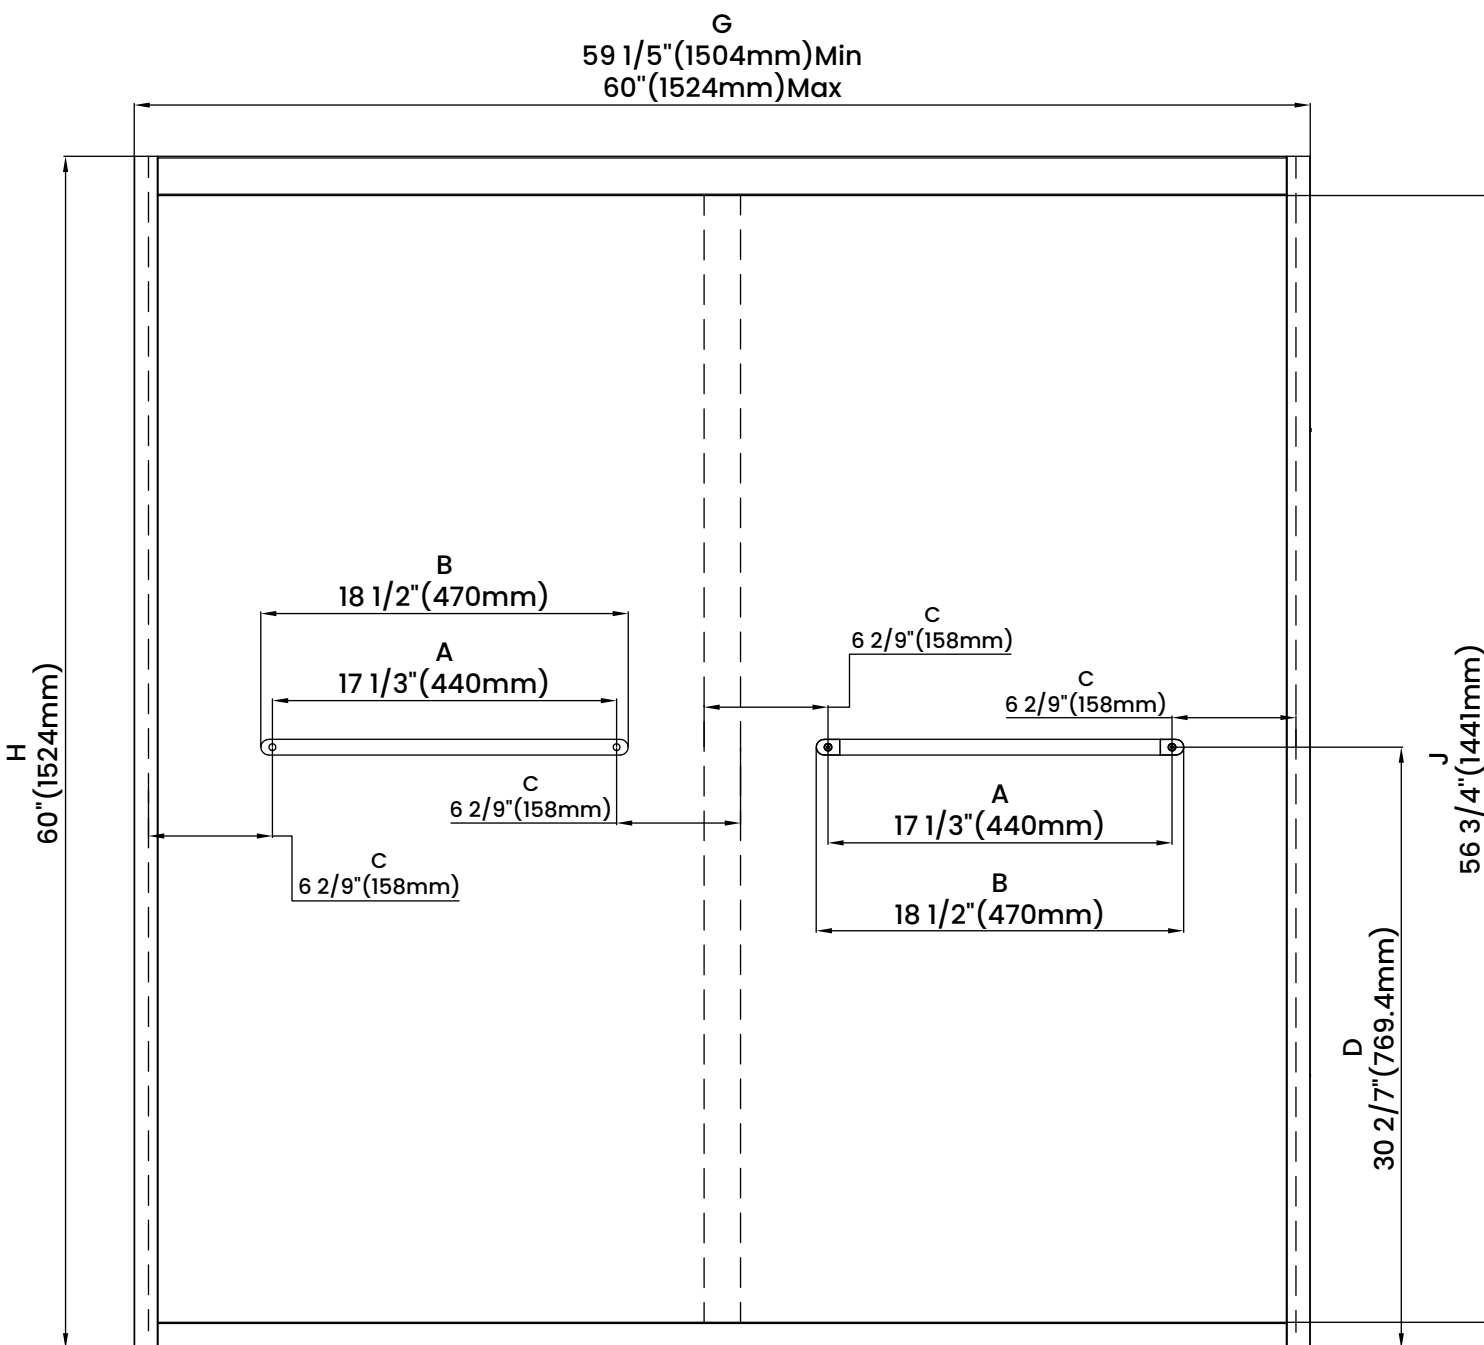

Measurements	
<b>A</b>	Distance Between Handle Holes
<b>B</b>	Handle Length
<b>C</b>	Distance Between Handle Holes To The Side
<b>D</b>	Distance Between Handle Holes To The Bottom
<b>F</b>	Walk-In Width
<b>G</b>	Min/Max Shower Door Width
<b>H</b>	Shower Door Height
<b>J</b>	Walk Through Opening Height

Measurements provided are in mm and inches.

Measurements	
<b>A</b>	Distance Between Handle Holes
<b>B</b>	Handle Length
<b>C</b>	Distance Between Handle Holes To The Side
<b>D</b>	Distance Between Handle Holes To The Bottom
<b>F</b>	Walk-In Width
<b>G</b>	Min/Max Shower Door Width
<b>H</b>	Shower Door Height
<b>J</b>	Walk Through Opening Height

Measurements provided are in mm and inches.