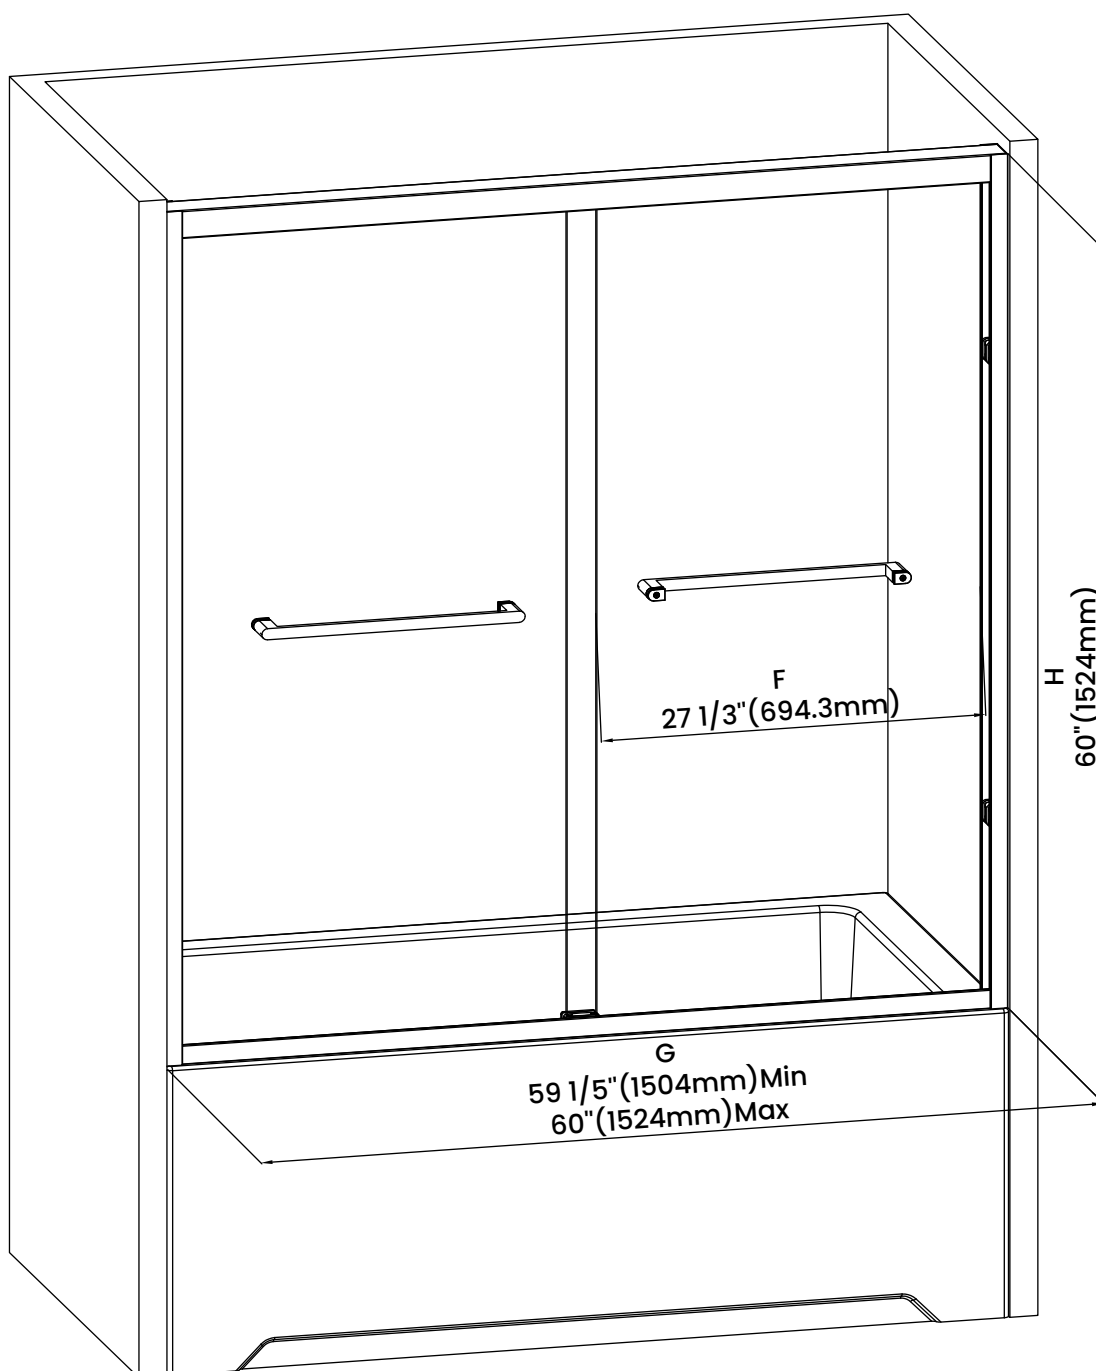

Measurements	
<b>A</b>	Distance Between Handle Holes
<b>B</b>	Handle Length
<b>C</b>	Distance Between Handle Holes To The Side
<b>D</b>	Distance Between Handle Holes To The Bottom
<b>F</b>	Walk-In Width
<b>G</b>	Min/Max Shower Door Width
<b>H</b>	Shower Door Height
<b>J</b>	Walk Through Opening Height

Measurements provided are in mm and inches.

Measurements	
<b>A</b>	Distance Between Handle Holes
<b>B</b>	Handle Length
<b>C</b>	Distance Between Handle Holes To The Side
<b>D</b>	Distance Between Handle Holes To The Bottom
<b>F</b>	Walk-In Width
<b>G</b>	Min/Max Shower Door Width
<b>H</b>	Shower Door Height
<b>J</b>	Walk Through Opening Height

Measurements provided are in mm and inches.