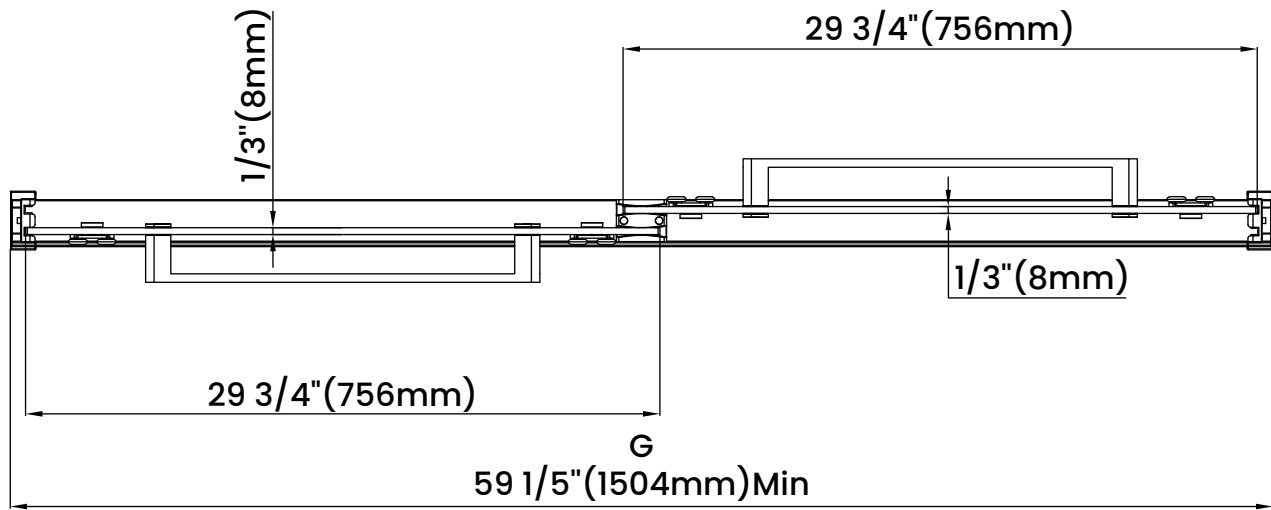

Measurements	
<b>A</b>	Distance Between Handle Holes
<b>B</b>	Handle Length
<b>C</b>	Distance Between Handle Holes To The Side
<b>D</b>	Distance Between Handle Holes To The Bottom
<b>F</b>	Walk-In Width
<b>G</b>	Min/Max Shower Door Width
<b>H</b>	Shower Door Height
<b>J</b>	Walk Through Opening Height

Measurements provided are in mm and inches.

Measurements	
<b>A</b>	Distance Between Handle Holes
<b>B</b>	Handle Length
<b>C</b>	Distance Between Handle Holes To The Side
<b>D</b>	Distance Between Handle Holes To The Bottom
<b>F</b>	Walk-In Width
<b>G</b>	Min/Max Shower Door Width
<b>H</b>	Shower Door Height
<b>J</b>	Walk Through Opening Height

Measurements provided are in mm and inches.