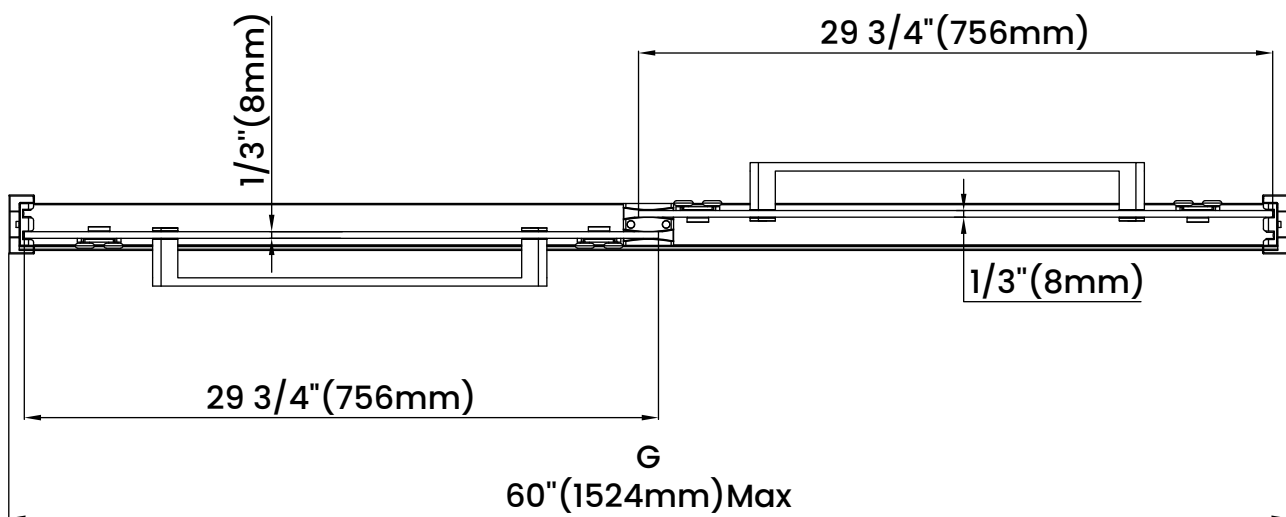

Measurements	
<b>A</b>	Distance Between Handle Holes
<b>B</b>	Handle Length
<b>C</b>	Distance Between Handle Holes To The Side
<b>D</b>	Distance Between Handle Holes To The Bottom
<b>F</b>	Walk-In Width
<b>G</b>	Min/Max Shower Door Width
<b>H</b>	Shower Door Height
<b>J</b>	Walk Through Opening Height

Measurements provided are in mm and inches.

Measurements	
<b>A</b>	Distance Between Handle Holes
<b>B</b>	Handle Length
<b>C</b>	Distance Between Handle Holes To The Side
<b>D</b>	Distance Between Handle Holes To The Bottom
<b>F</b>	Walk-In Width
<b>G</b>	Min/Max Shower Door Width
<b>H</b>	Shower Door Height
<b>J</b>	Walk Through Opening Height

Measurements provided are in mm and inches.