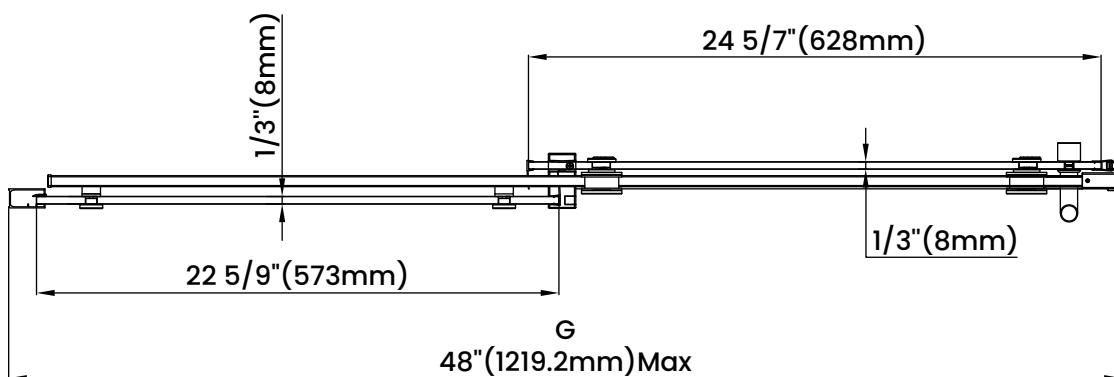

Measurements	
A	Distance Between Handle Holes
B	Handle Length
C	Distance Between Handle Holes To The Side
D	Distance Between Handle Holes To The Bottom
F	Walk-In Width
G	Min/Max Shower Door Width
H	Shower Door Height
J	Walk Through Opening Height

Measurements provided are in mm and inches.

Measurements	
A	Distance Between Handle Holes
B	Handle Length
C	Distance Between Handle Holes To The Side
D	Distance Between Handle Holes To The Bottom
F	Walk-In Width
G	Min/Max Shower Door Width
H	Shower Door Height
J	Walk Through Opening Height

Measurements provided are in mm and inches.