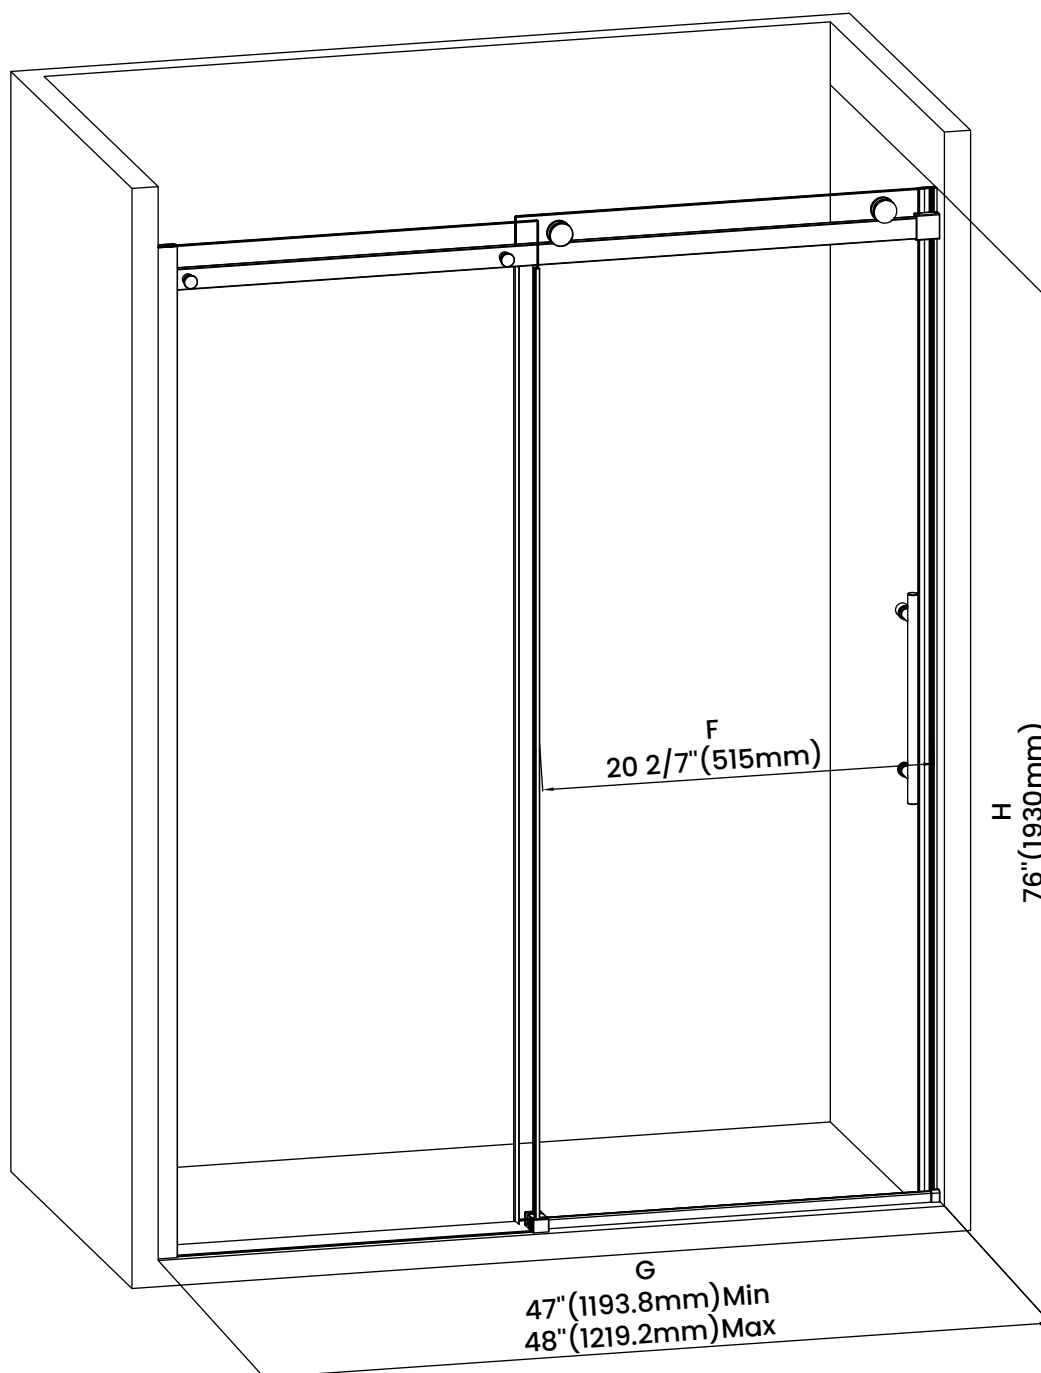

Measurements	
A	Distance Between Handle Holes
B	Handle Length
C	Distance Between Handle Holes To The Side
D	Distance Between Handle Holes To The Bottom
F	Walk-In Width
G	Min/Max Shower Door Width
H	Shower Door Height
J	Walk Through Opening Height

Measurements provided are in mm and inches.

Measurements	
A	Distance Between Handle Holes
B	Handle Length
C	Distance Between Handle Holes To The Side
D	Distance Between Handle Holes To The Bottom
F	Walk-In Width
G	Min/Max Shower Door Width
H	Shower Door Height
J	Walk Through Opening Height

Measurements provided are in mm and inches.