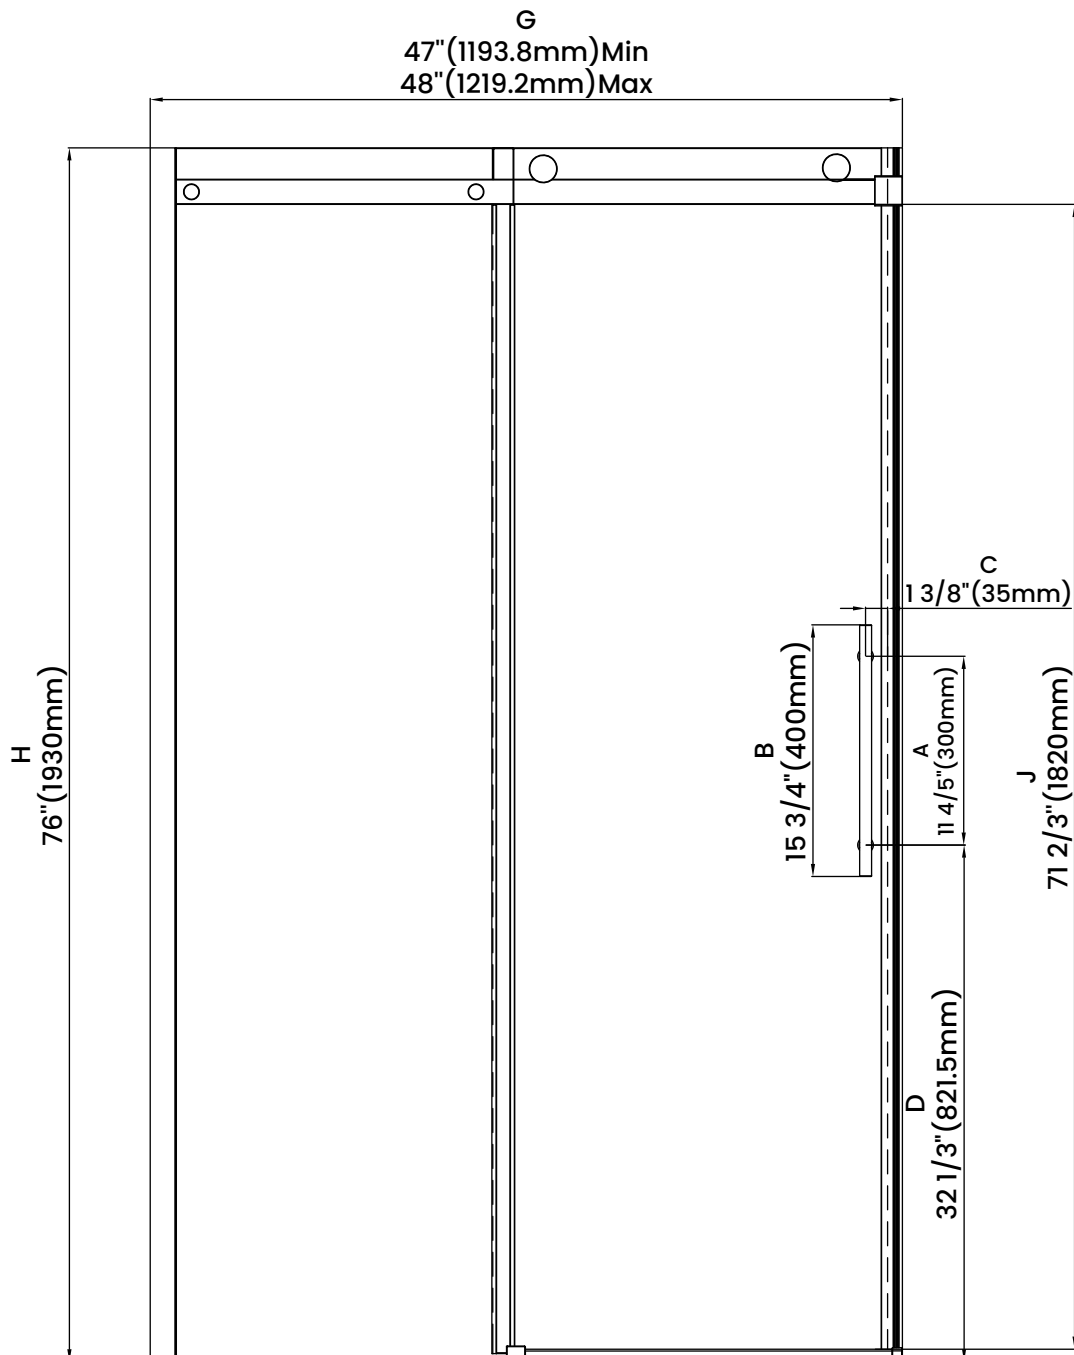

Measurements	
A	Distance Between Handle Holes
B	Handle Length
C	Distance Between Handle Holes To The Side
D	Distance Between Handle Holes To The Bottom
F	Walk-In Width
G	Min/Max Shower Door Width
H	Shower Door Height
J	Walk Through Opening Height

Measurements provided are in mm and inches.

Measurements	
A	Distance Between Handle Holes
B	Handle Length
C	Distance Between Handle Holes To The Side
D	Distance Between Handle Holes To The Bottom
F	Walk-In Width
G	Min/Max Shower Door Width
H	Shower Door Height
J	Walk Through Opening Height

Measurements provided are in mm and inches.