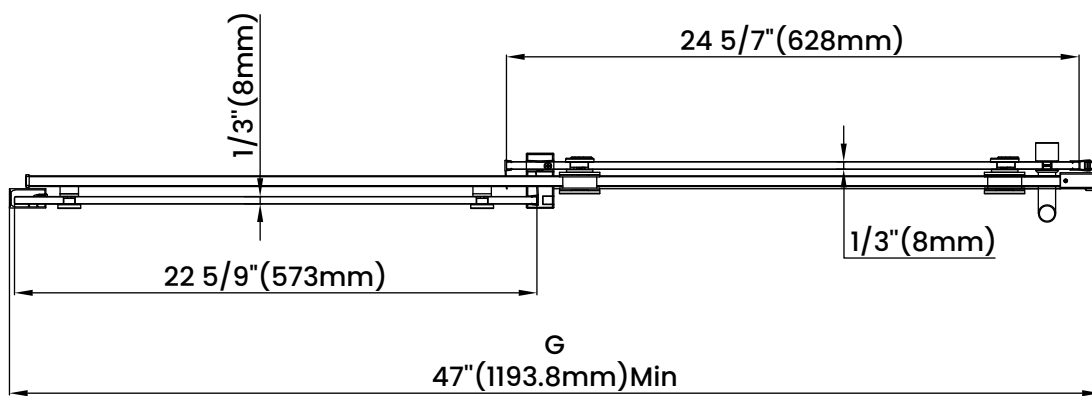

Measurements	
A	Distance Between Handle Holes
B	Handle Length
C	Distance Between Handle Holes To The Side
D	Distance Between Handle Holes To The Bottom
F	Walk-In Width
G	Min/Max Shower Door Width
H	Shower Door Height
J	Walk Through Opening Height

Measurements provided are in mm and inches.

Measurements	
A	Distance Between Handle Holes
B	Handle Length
C	Distance Between Handle Holes To The Side
D	Distance Between Handle Holes To The Bottom
F	Walk-In Width
G	Min/Max Shower Door Width
H	Shower Door Height
J	Walk Through Opening Height

Measurements provided are in mm and inches.