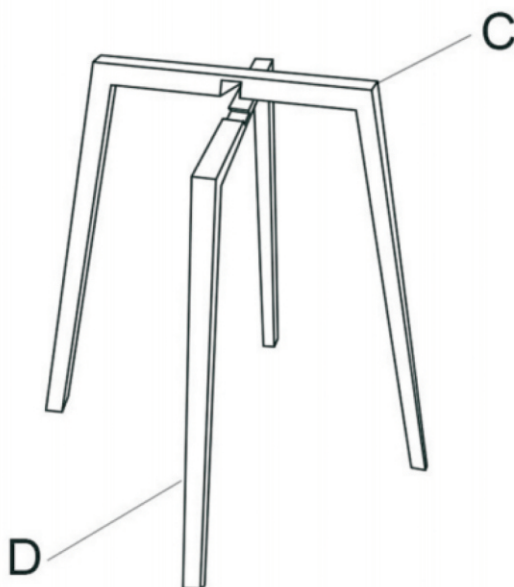

STEP 1/ÉTAPE 1