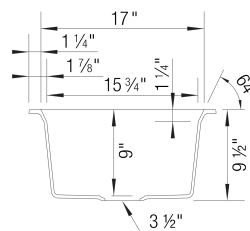

Included Accessories

INTEOS Cutting Board	443336
INTEOS Accessory Frame	443337
INTEOS Large Colander	443338

Optional Accessories

INTEOS Grid 30	443344
INTEOS Large Tray	443339
INTEOS Dish Rack	443342
INTEOS Small Colander	443340
INTEOS Small Tray	443341
INTEOS Organizer XL 40	527670
Storage Caddy 20	527667
Storage Caddy 40	527668

Warranty

Limited lifetime warranty on all sinks and faucets. One-year warranty on all accessories and soap dispensers.

Code/Standards Compliance

BLANCO sinks and faucets are third-party tested and certified to CSA, cUPC, ANSI/ASME, IAPMO and NSF standards and listed by applicable certification bodies. For more information on individual product listings, contact our office or listing organization.

Need support? Learn more by watching our sink & faucet How-to videos:

<https://www.blanco.com/ca-en/support/how-to-videos/how-to-videos-for-sinks/>