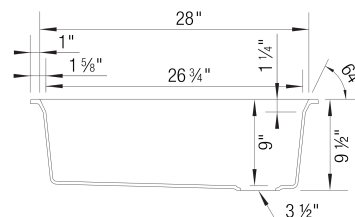

Included Accessories

INTEOS Cutting Board	443336
INTEOS Accessory Frame	443337
INTEOS Large Colander	443338

Optional Accessories

INTEOS Grid 30	443344
INTEOS Large Tray	443339
INTEOS Dish Rack	443342
INTEOS Small Colander	443340
INTEOS Small Tray	443341
INTEOS Organizer XL 40	527670
Storage Caddy 20	527667
Storage Caddy 40	527668

Warranty

Limited lifetime warranty on all sinks and faucets. One-year warranty on all accessories and soap dispensers.

Code/Standards Compliance

BLANCO sinks and faucets are third-party tested and certified to CSA, cUPC, ANSI/ASME, IAPMO and NSF standards and listed by applicable certification bodies. For more information on individual product listings, contact our office or listing organization.

Need support? Learn more by watching our sink & faucet How-to videos:

<https://www.blanco.com/ca-en/support/how-to-videos/how-to-videos-for-sinks/>