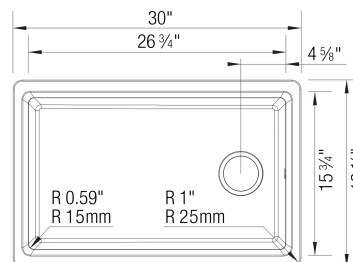

### Design and planning tips

- Min cabinet size: 33 in ( 838 mm )
- Rim thickness: 7/16 in ( 11 mm )