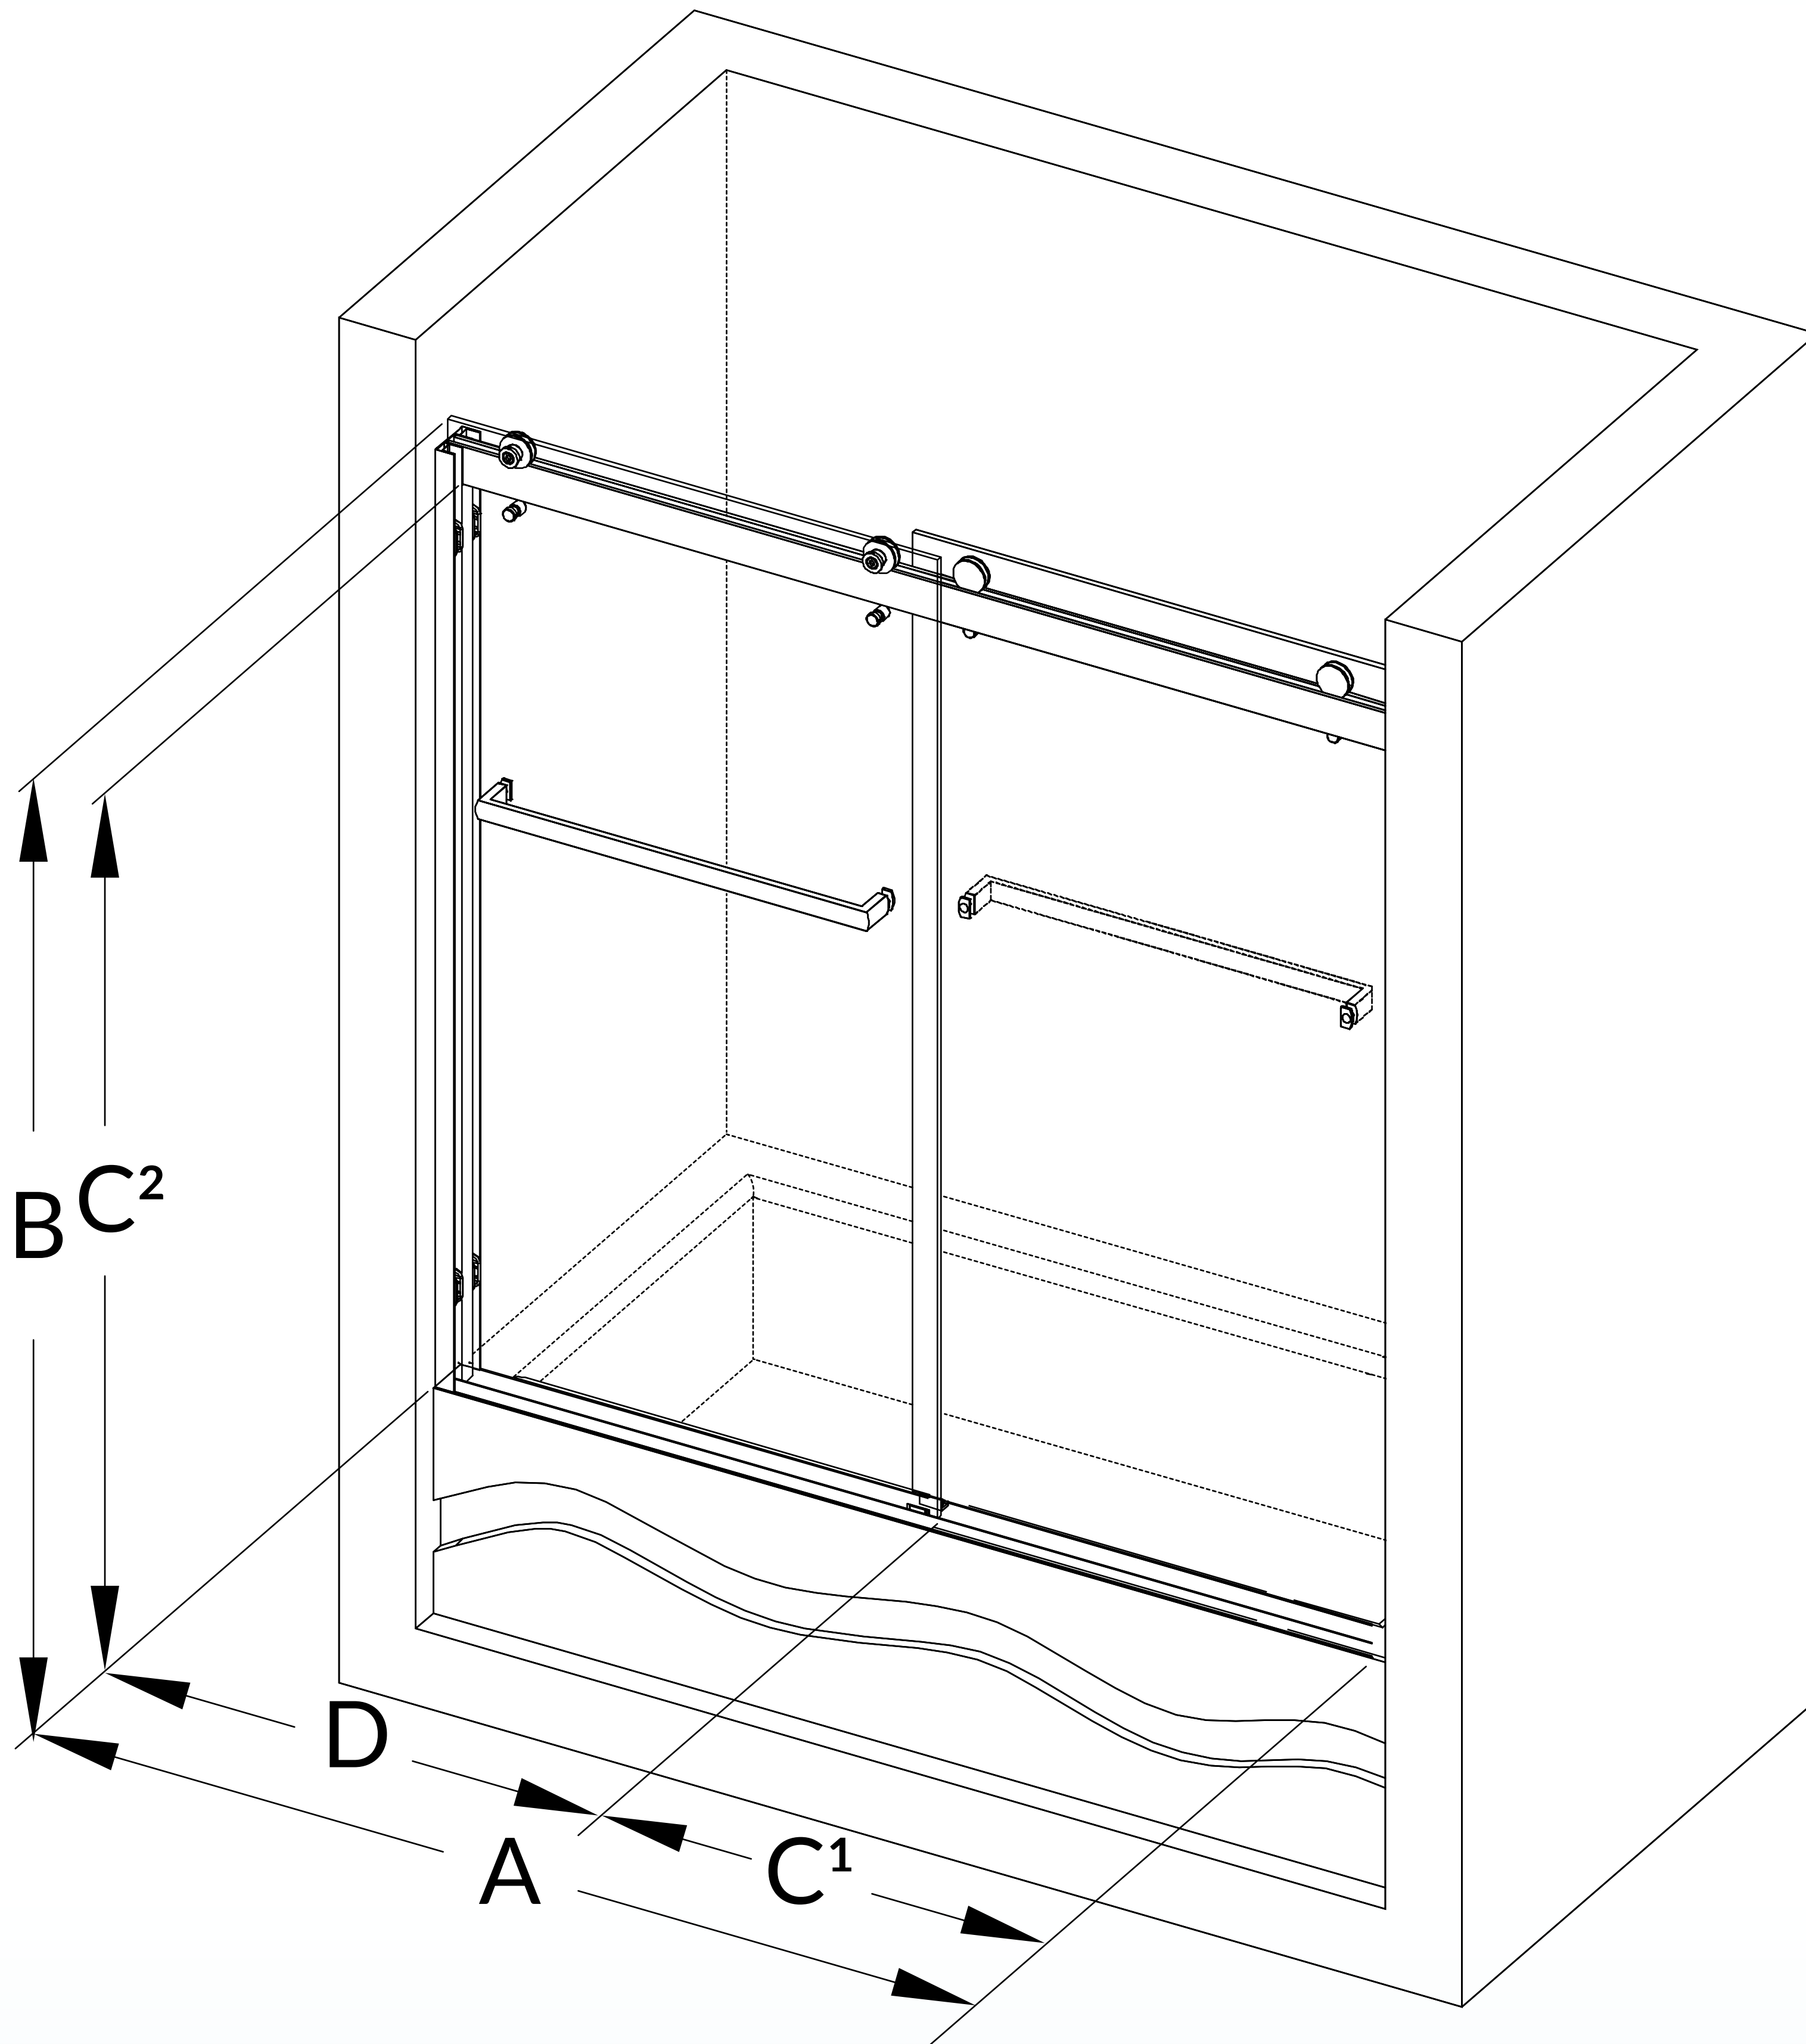

## Double Sliding Shower Door

**A** Model Width

56"~60"

**B** Product Height

62"

**C<sup>1</sup>** Access Width

23-1/2"~27-1/2"

**C<sup>2</sup>** Access Height

57-5/8"

**D** Door Width

30-11/16"

Glass Thickness: **3/8"(10mm)**

Minimum Threshold Required: **3"**