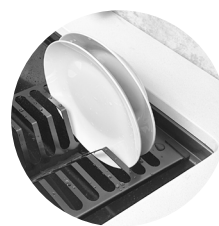

DISH ORGANIZER

A-922
STAINLESS STEEL

DIMENSIONS

COLOUR

GRAPHITE BLACK

FACILEKLEAN™ TECHNOLOGY

SIMPLY RINSE IT OFF RIGHT IN THE SINK

HIGH CAPACITY

HOLDS UP TO
12 LARGE PLATES

SPACE SAVER

SIMPLIFY TASKS AND FIND TOOLS QUICKLY

MATERIAL

STAINLESS STEEL

PRODUCT DIMENSIONS

Length (L)	16 3/4"
Width (W)	9 1/4"
Thickness (T)	2 1/4"

STRONG AND STABLE

PERFECT FIT OVER THE SINK

FIT STANDARD SINKS
WITH A 16" OPENING

WARRANTY

This product is covered by a year warranty. Consult our website for complete details.

Stylish International Inc.

www.stylishkb.com

[stylish.international.inc](https://www.instagram.com/stylish.international.inc)

IL SUFFIT DE LE RINCER
DIRECTEMENT DANS L'ÉVIER

HAUTE CAPACITÉ

PEUT CONTENIR
JUSQU'À
12 GRANDES
ASSIETTES

ÉCONOMISEUR D'ESPACE

SIMPLIFIER LES TÂCHES ET TROUVER
RAPIDEMENT LES OUTILS

MATÉRIAU

ACIER DE STAINLESS