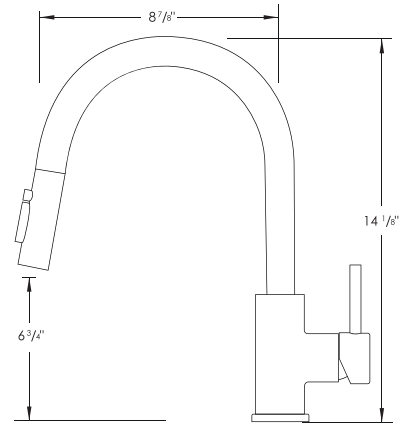

## DIMENSIONS

### PRODUCT DIMENSIONS

Faucet Height (in)	14 1/8"
Spout Height (in)	6 3/4"
Spout Reach (in)	8 7/8"

### WATERLINES MODEL

CONNECTIONS 3/8"