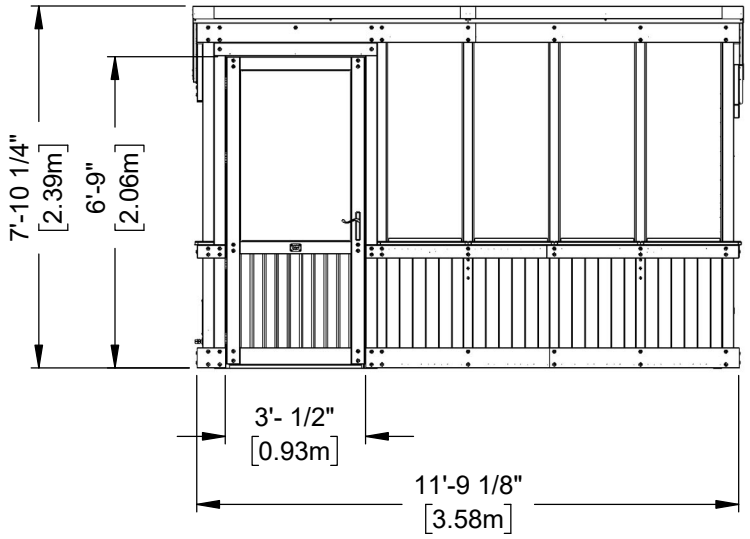

Part Number	2304123 ZALIE GREENHOUSE
SHEET	1 OF 1
SIZE	

Backyard Discovery
 3305 Airport Drive Pittsburg, KS. 66762
www.backyarddiscovery.com

This drawing and its contents are the property of Backyard Discovery issued in strict confidence and shall not without the prior written permission of the above stated company, be reproduced, copied, or used for any purpose whatsoever except the manufacture of articles for Backyard Discovery. This drawing is loaned and subject to return upon demand.

TOLERANCES UNLESS OTHERWISE SPECIFIED (UNITS: mm) GENERAL = +1 -0 X.X = ±0.5mm ANGULAR = ±0.5°	FINISH	DESCRIPTION		
	SCALE	ZALIE GREENHOUSE FOOTPRINT		
	DATE	11/7/2023	PART NUMBER	2304123 ZALIE GREENHOUSE
	DRAWN BY		LABEL	REV