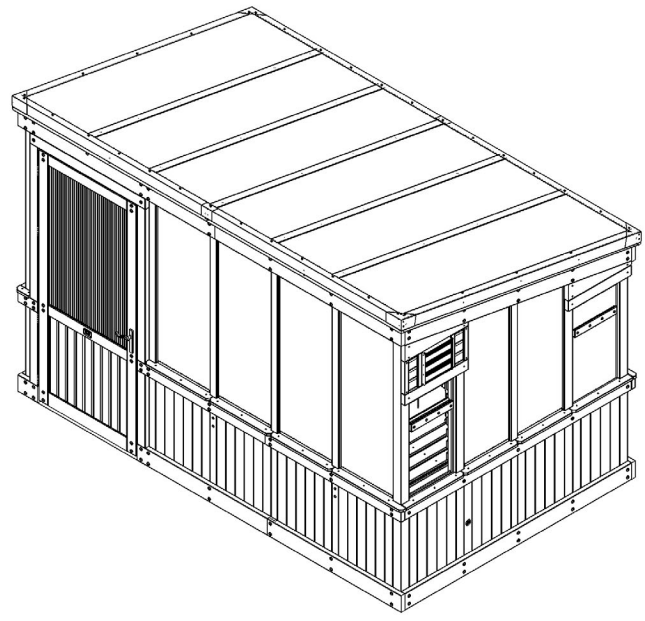

Part Number	2304123 ZALIE GREENHOUSE
SHEET	1 OF 1
SIZE	

Backyard Discovery
 3305 Airport Drive Pittsburg, KS. 66762
www.backyarddiscovery.com

This drawing and its contents are the property of Backyard Discovery issued in strict confidence and shall not without the prior written permission of the above stated company, be reproduced, copied, or used for any purpose whatsoever except the manufacture of articles for Backyard Discovery. This drawing is loaned and subject to return upon demand.

TOLERANCES UNLESS OTHERWISE SPECIFIED (UNITS: mm) GENERAL = +1 -0 X.X = ±0.5mm ANGULAR = ±0.5°	FINISH	DESCRIPTION		
	SCALE	ZALIE GREENHOUSE FOOTPRINT		
	DATE	11/7/2023	PART NUMBER	2304123 ZALIE GREENHOUSE
	DRAWN BY		LABEL	REV