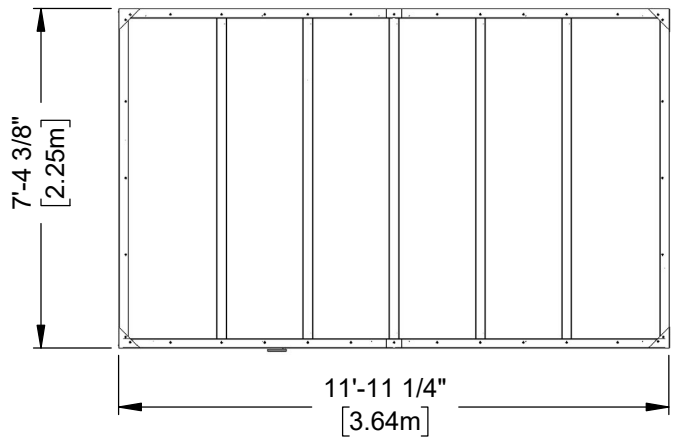

Part Number	2304123 ZALIE GREENHOUSE
SHEET	1 OF 1
SIZE	

Backyard Discovery
 3305 Airport Drive Pittsburg, KS. 66762
www.backyarddiscovery.com

This drawing and its contents are the property of Backyard Discovery issued in strict confidence and shall not without the prior written permission of the above stated company, be reproduced, copied, or used for any purpose whatsoever except the manufacture of articles for Backyard Discovery. This drawing is loaned and subject to return upon demand.

TOLERANCES UNLESS OTHERWISE SPECIFIED (UNITS: mm) GENERAL = +1 -0 X.X = ±0.5mm ANGULAR = ±0.5°	FINISH	DESCRIPTION		
	SCALE	ZALIE GREENHOUSE FOOTPRINT		
	DATE	11/7/2023	PART NUMBER	2304123 ZALIE GREENHOUSE
	DRAWN BY		LABEL	REV