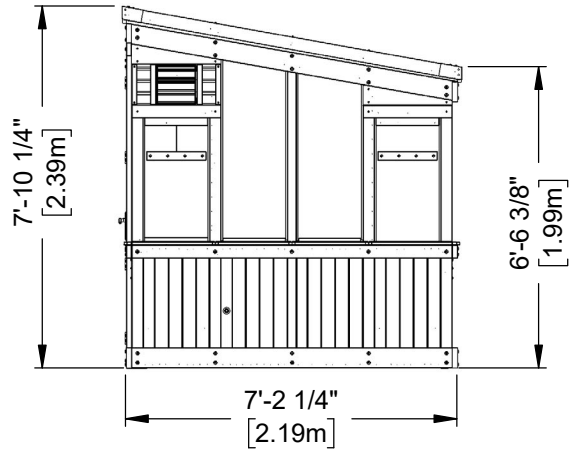

Part Number	2304123 ZALIE GREENHOUSE
SHEET	1 OF 1
SIZE	

Backyard Discovery
 3305 Airport Drive Pittsburg, KS. 66762
www.backyarddiscovery.com

This drawing and its contents are the property of Backyard Discovery issued in strict confidence and shall not without the prior written permission of the above stated company, be reproduced, copied, or used for any purpose whatsoever except the manufacture of articles for Backyard Discovery. This drawing is loaned and subject to return upon demand.

TOLERANCES UNLESS OTHERWISE SPECIFIED (UNITS: mm) GENERAL = +1 -0 X.X = ±0.5mm ANGULAR = ±0.5°	FINISH	DESCRIPTION		
	SCALE	ZALIE GREENHOUSE FOOTPRINT		
	DATE	11/7/2023	PART NUMBER	2304123 ZALIE GREENHOUSE
	DRAWN BY		LABEL	REV