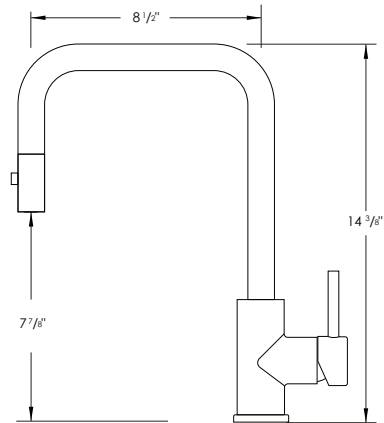

RIVO K-148

PULL DOWN WITH DUAL FUNCTION
KITCHEN FAUCET

DIMENSIONS

RECOMMENDED ACCESSORIES

HANDLE TYPE

LEVER

NUMBER OF HANDLE

1

BRUSHED GOLD (G)

PRODUCT DIMENSIONS

Faucet Height (in)	14 3/8"
Spout Height (in)	7 7/8"
Spout Reach (in)	8 1/2"

CONFIGURATION

1-HOLE

3-HOLES

SPOUT SWIVEL (DEGREES)

360°

MATERIAL

STAINLESS STEEL

CUT OUT HOLE

DECK PLATE

NO INCLUDED.
REQUIRED FOR 3
HOLES INSTALLATION

WATER FLOW

1.5
WATER FLOW RATE
(GPM)

WATERLINES MODEL

SIZE: 25mm
STYLE: LEVER

INSTALLATION

DESIGNED FOR EASY INSTALLATION.
INSTALLATION INSTRUCTION INCLUDED IN THE BOX

FAUCET FINISH

BRUSHED (S)	MATTE BLACK (N)
BRUSHED GOLD (G)	

PRODUCT DIMENSIONS

Faucet Height (in)	10 1/2"
Spout Height (in)	9"
Spout Reach (in)	5"