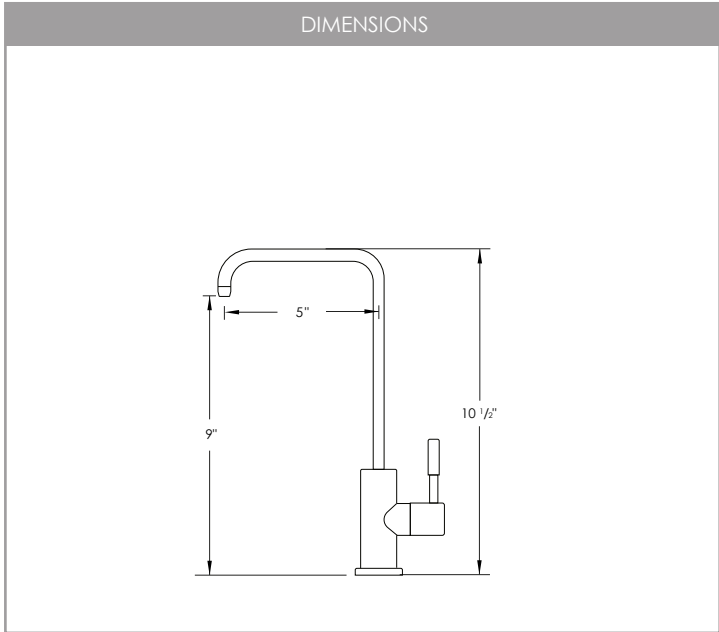

MELFI
K-147
DRINKING WATER TAP

RECOMMENDED ACCESSORIES

A-802
FAUCET PLATE

HANDLE TYPE

LEVER

NUMBER OF HANDLE

1

CARTRIDGE MODEL

SUS-304 CERAMIC CORE CARTRIDGE

SIZE: 25mm
STYLE: LEVER

INSTALLATION

DESIGNED FOR EASY INSTALLATION.
INSTALLATION INSTRUCTION INCLUDED IN THE BOX

FAUCET FINISH

BRUSHED (S)	MATTE BLACK (N)
BRUSHED GOLD (G)	

PRODUCT DIMENSIONS

Faucet Height (in)	10 1/2"
Spout Height (in)	9"
Spout Reach (in)	5"

CONFIGURATION

1-HOLE   **3-HOLES**

SPOUT ROTATION (DEGREES)

360°

MATERIAL

T-304

STAINLESS STEEL

CUT OUT HOLE

DECK PLATE

NO INCLUDED.
REQUIRED FOR 3 HOLES INSTALLATION

WATER FLOW

MAX. 2.5
WATER FLOW RATE (GPM)

WATERLINES MODEL

CONNECTIONS 3/8"

WARRANTY

This product is covered by a limited lifetime warranty. Consult our website for complete details.

PRODUCT CARE

- Wipe faucet with damp cloth and mild household cleanser.
- Dry with soft cloth to maintain original appearance.
- Remove hard water stains with 50/50 solution vinegar and water.
- If mineral deposits are too hard to remove, specially in the aerator, unscrew aerator by hand or with tool provided with faucet, soak aerator in 50/50 vinegar and water solution for several hours, rub your fingers and use a tooth brush to remove mineral deposits, place aerator back into original position.

STANDARDS COMPLIANCE

Products and specifications shown are subject to change without notice. Please contact our technical support at care@stylishkb.com for any further queries, replacement parts requests, etc. ©2021 Stylish® all right reserved.