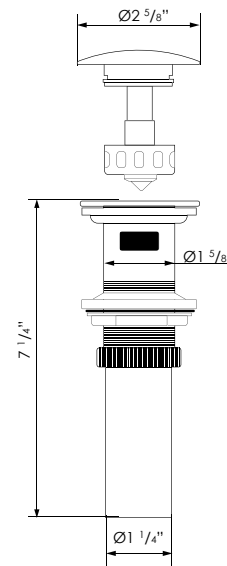

POP-UP DRAIN

D-701

WITH OVERFLOW
FOR USE W/ UNDERMOUNT PORCELAIN SINK

DIMENSIONS

DRAIN FINISH

BRUSHED NICKEL (B)

POLISHED CHROME (C)

MATTE BLACK (N)

TYPE

MUSHROOM

MATERIAL

SUS 304

STAINLESS STEEL

CONNECTIONS

DIAGRAM

STANDARDS COMPLIANCE