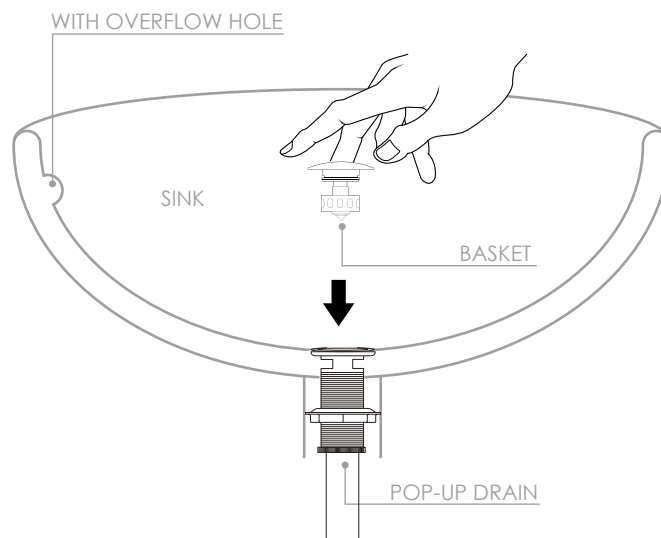

TYPE

MUSHROOM

MATERIAL

SUS 304

STAINLESS STEEL

CONNECTIONS

DIAGRAM

STANDARDS COMPLIANCE