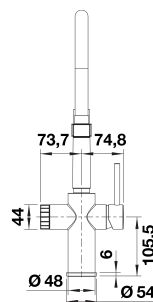

CATRIS FLEXO Filter PVD

Warranty

Limited lifetime warranty on all sinks and faucets. One-year warranty on all accessories and soap dispensers.

Code/Standards Compliance

BLANCO sinks and faucets are third-party tested and certified to CSA, cUPC, ANSI/ASME, IAPMO and NSF standards and listed by applicable certification bodies. For more information on individual product listings, contact our office or listing organization.

Need support? Learn more by watching our sink & faucet How-to videos:

<https://www.blanco.com/ca-en/support/how-to-videos/how-to-videos-for-sinks/>

BLANCO Canada Inc
100 Corporation Drive
Brampton ON L6S 6B5

Tel & Fax

Tel: 905-494-2400 Toll free: 1-877-425-2626

Fax: 905-494-2425 Toll free: 1-877-825-2626

While BLANCO strives to provide accurate information, all images and dimensions in this document are intended for reference only and are subject to change at any time without notice. This document is not intended for use as an installation guide. For technical installation details, refer to installation instructions provided with the product. BLANCO assumes no responsibility for the use of superseded or voided specifications.