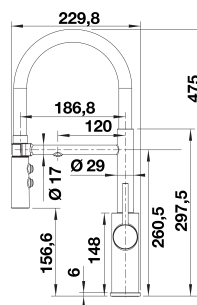

CATRIS FLEXO Filter PVD

Warranty

Limited lifetime warranty on all sinks and faucets. One-year warranty on all accessories and soap dispensers.

Code/Standards Compliance

BLANCO sinks and faucets are third-party tested and certified to CSA, cUPC, ANSI/ASME, IAPMO and NSF standards and listed by applicable certification bodies. For more information on individual product listings, contact our office or listing organization.

Need support? Learn more by watching our sink & faucet How-to videos:

<https://www.blanco.com/ca-en/support/how-to-videos/how-to-videos-for-sinks/>

BLANCO Canada Inc
100 Corporation Drive
Brampton ON L6S 6B5

Tel & Fax

Tel: 905-494-2400 Toll free: 1-877-425-2626

Fax: 905-494-2425 Toll free: 1-877-825-2626

While BLANCO strives to provide accurate information, all images and dimensions in this document are intended for reference only and are subject to change at any time without notice. This document is not intended for use as an installation guide. For technical installation details, refer to installation instructions provided with the product. BLANCO assumes no responsibility for the use of superseded or voided specifications.