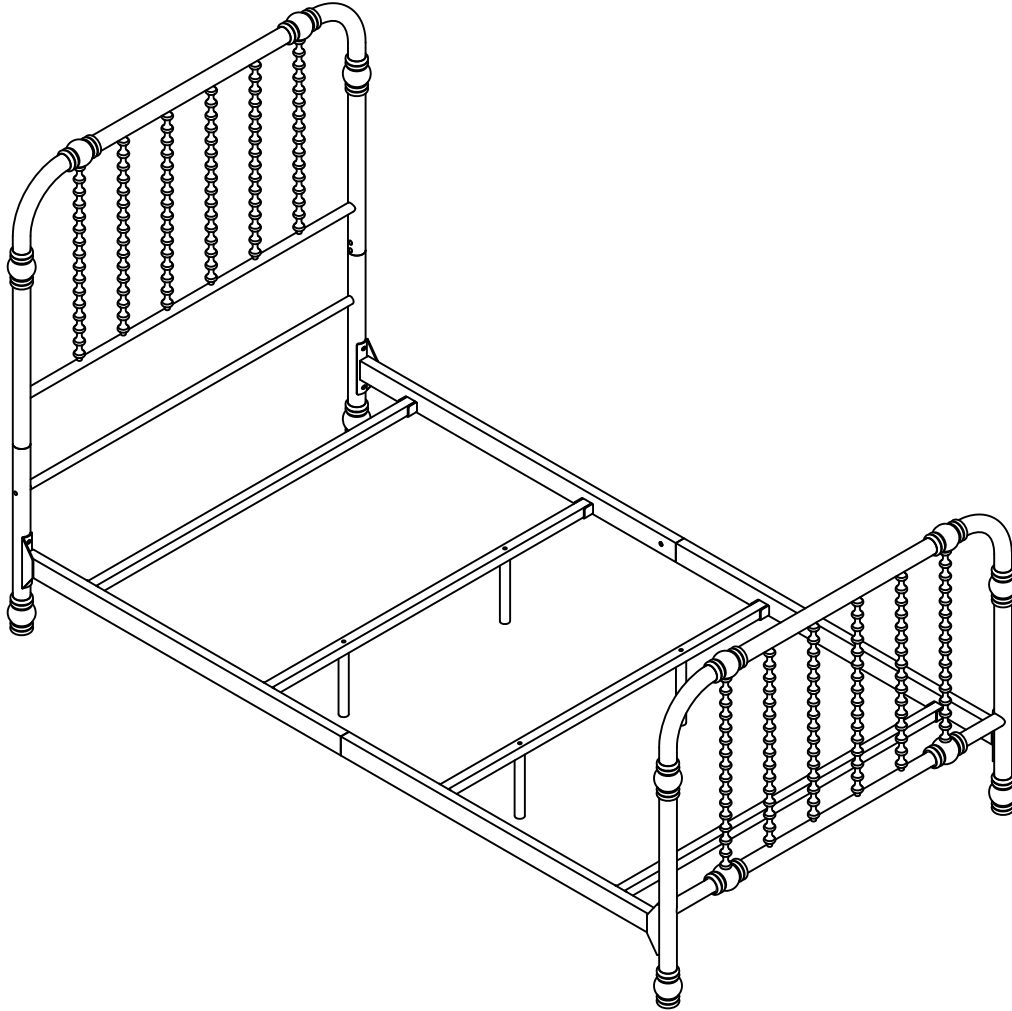

# Monarch Hill Metal Bed-Twin,Black

B344110019LS00

Keep this Assembly Manual for future reference.

Weight Limit: 225 Lb / 102 Kg

2 adults recommended  
for assembly

This product is not intended for commercial use