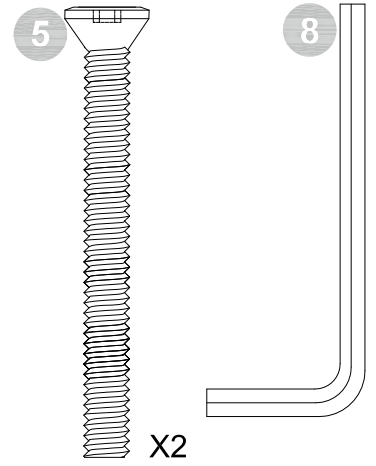

4110019LS

Monarch Hill Metal Bed-Twin,Black

STEP 2