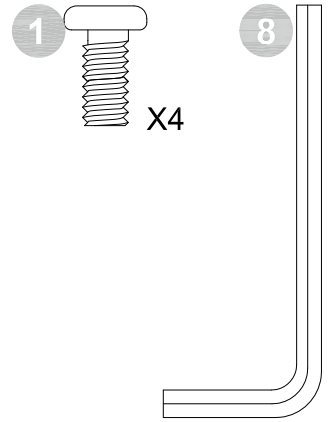

4110019LS

Monarch Hill Metal Bed-Twin,Black

STEP 1