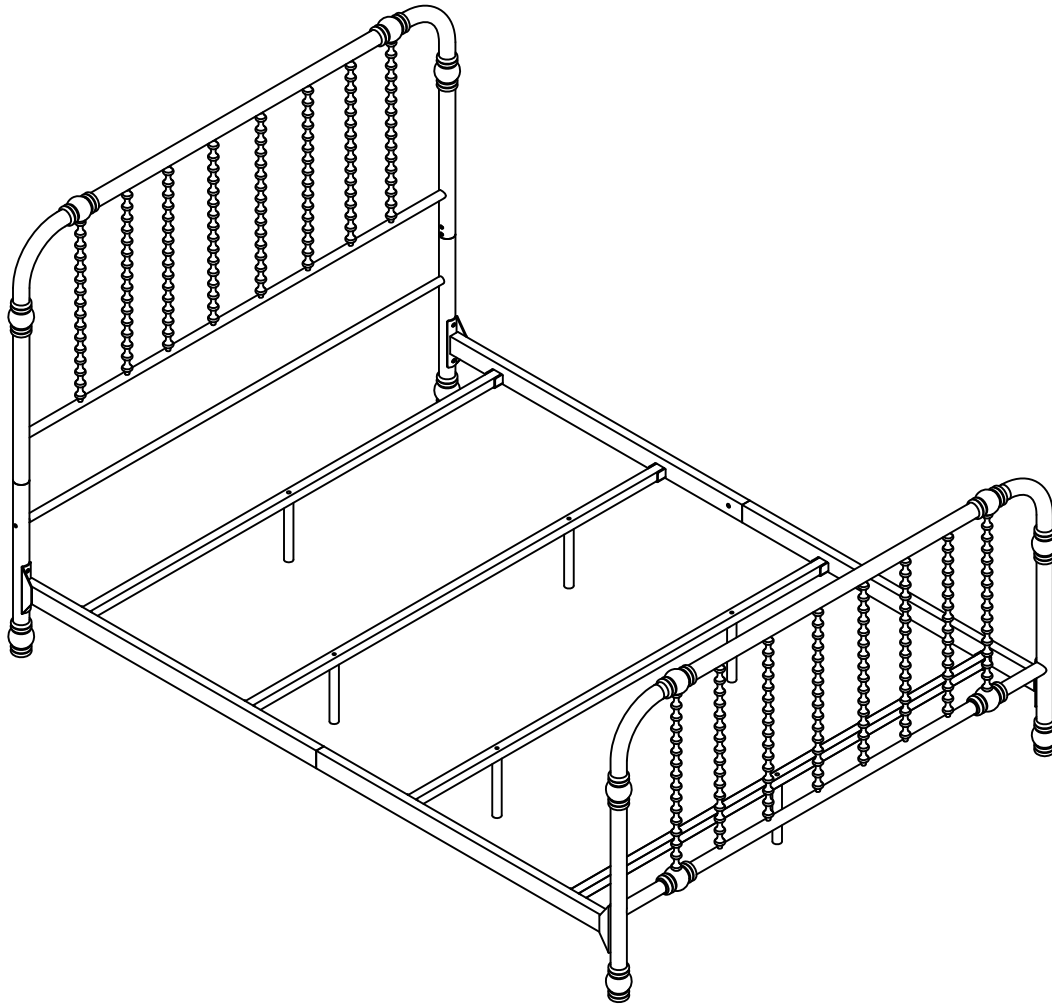

411129LS

Monarch Hill Metal Bed-Full,White

B34411129LS00

Keep this Assembly Manual for future reference.

Weight Limit: 450 Lb / 204 Kg

2 adults recommended
for assembly

This product is not intended for commercial use