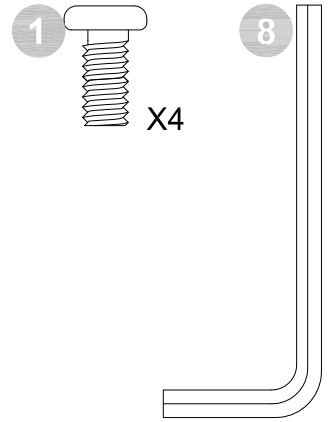

4111129LS

Monarch Hill Metal Bed-Full,White

STEP 1