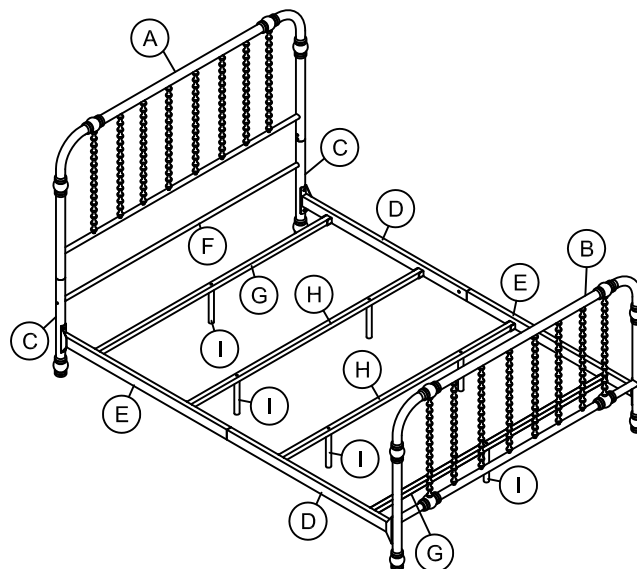

Part Identification

Not actual size

Headboard
T943320
X 1

Footboard
T943330
X 1

Leg Post
T940320
X 2

Side Rail 01
T940330
X 2

Side Rail 02
T940340
X 2

Brace
T943340
X 1

Cross Brace 01
T943350
X 2

Cross Brace 02
T943360
X 2

Support Leg
T940380
X 6

Hardware List

Actual size

Hardware Pack #: T4111129LS-00

1
1/4" X 1/2"
X 4

2
1/4" X 5/8"
X 14