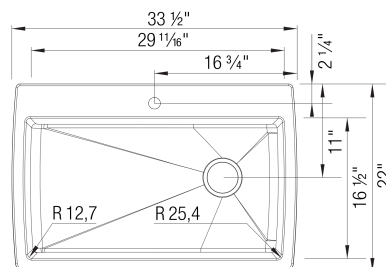

Design and planning tips

- Min cabinet size: 36 in (915 mm)

Specifications:

3 1/2" (90 mm) stainless steel strainer(s)

Installation Instructions

Cut-out template

Drop-in clips

Limited lifetime warranty