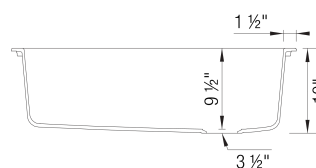

Codes & Standards

CSA B45.8-18/ IAPMO Z403-2018

Optional Accessories

CapFlow Strainer Cover	517666
Sink Grid	406495
Floating Dish Rack	406999
Mesh Basket	406399

Warranty

Limited lifetime warranty on all sinks and faucets. One-year warranty on all accessories and soap dispensers.

Code/Standards Compliance

BLANCO sinks and faucets are third-party tested and certified to CSA, cUPC, ANSI/ASME, IAPMO and NSF standards and listed by applicable certification bodies. For more information on individual product listings, contact our office or listing organization.

Need support? Learn more by watching our sink & faucet How-to videos:

<https://www.blanco.com/ca-en/support/how-to-videos/how-to-videos-for-sinks/>