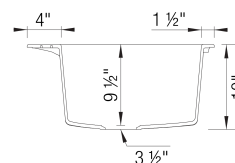

Codes & Standards

CSA B45.8-18/ IAPMO Z403-2018

Optional Accessories

CapFlow Strainer Cover	517666
Sink Grid	406495
Floating Dish Rack	406999
Mesh Basket	406399

Warranty

Limited lifetime warranty on all sinks and faucets. One-year warranty on all accessories and soap dispensers.

Code/Standards Compliance

BLANCO sinks and faucets are third-party tested and certified to CSA, cUPC, ANSI/ASME, IAPMO and NSF standards and listed by applicable certification bodies. For more information on individual product listings, contact our office or listing organization.

Need support? Learn more by watching our sink & faucet How-to videos:

<https://www.blanco.com/ca-en/support/how-to-videos/how-to-videos-for-sinks/>