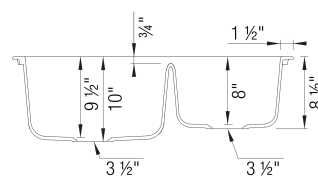

Codes & Standards

CSA B45.8-18/ IAPMO Z403-2018

Optional Accessories

Crockery Basket	406470
CapFlow Strainer Cover	517666
Sink Grid	406490
Sink Grid	406491
Floating Dish Rack	406999

Warranty

Limited lifetime warranty on all sinks and faucets. One-year warranty on all accessories and soap dispensers.

Code/Standards Compliance

BLANCO sinks and faucets are third-party tested and certified to CSA, cUPC, ANSI/ASME, IAPMO and NSF standards and listed by applicable certification bodies. For more information on individual product listings, contact our office or listing organization.

Need support? Learn more by watching our sink & faucet How-to videos:

<https://www.blanco.com/ca-en/support/how-to-videos/how-to-videos-for-sinks/>