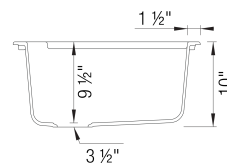

Codes & Standards

CSA B45.8-18/ IAPMO Z403-2018

Optional Accessories

Crockery Basket	406470
CapFlow Strainer Cover	517666
Sink Grid	406490
Sink Grid	406491
Floating Dish Rack	406999

Warranty

Limited lifetime warranty on all sinks and faucets. One-year warranty on all accessories and soap dispensers.

Code/Standards Compliance

BLANCO sinks and faucets are third-party tested and certified to CSA, cUPC, ANSI/ASME, IAPMO and NSF standards and listed by applicable certification bodies. For more information on individual product listings, contact our office or listing organization.

Need support? Learn more by watching our sink & faucet How-to videos:

<https://www.blanco.com/ca-en/support/how-to-videos/how-to-videos-for-sinks/>