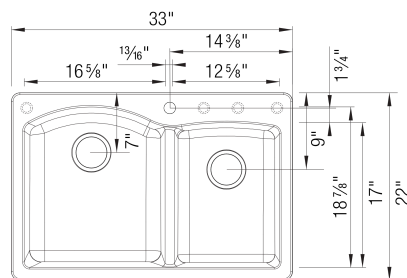

### Design and planning tips

- Min cabinet size: 36 in ( 915 mm )

#### Specifications:

3 1/2" (90 mm) stainless steel strainer(s)

Installation Instructions

Cut-out template

Drop-in clips

Limited lifetime warranty

Clips #406251 sold separately for undermount installation.

Depending on cabinet construction, a different cabinet size may be required. Consult the cabinet manufacturer.