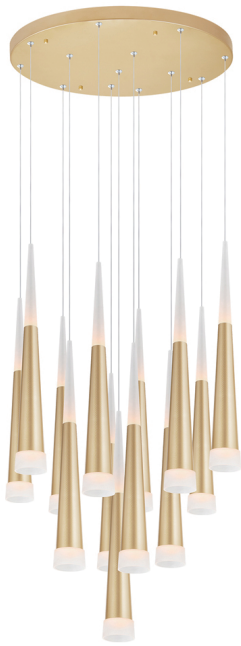

PROJECT: \_\_\_\_\_  
 FIXTURE TYPE: \_\_\_\_\_  
 LOCATION: \_\_\_\_\_  
 CONTACT/PHONE: \_\_\_\_\_

Item	1103P20-13-602	Shade Color	-----	Lumens	3380
Collection	ANDES	Min Assembled Height	20"	Light Source	Integrated LED
Category	Chandelier	Max Assembled Height	140"	Bulb Info.	65W
Finish	Satin Gold	Width	20"	Included	Yes
Glass	-----	Length	-----	Dimmable	Yes
Crystal	-----	Extension Wall Mounts	-----	Colour Temp	3000K
Acrylic	Frosted	Input	120V AC,60HZ,AC	Weight	18.0 Lbs