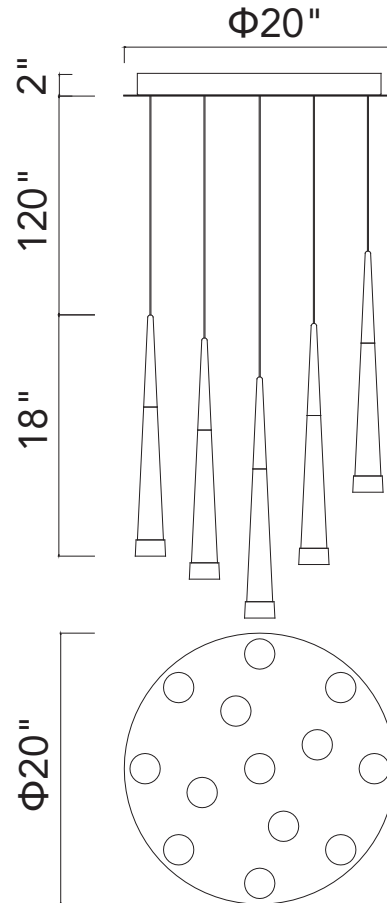

PROJECT: \_\_\_\_\_  
 FIXTURE TYPE: \_\_\_\_\_  
 LOCATION: \_\_\_\_\_  
 CONTACT/PHONE: \_\_\_\_\_

Item	1103P20-13-602	Shade Color	-----	Lumens	3380
Collection	ANDES	Min Assembled Height	20"	Light Source	Integrated LED
Category	Chandelier	Max Assembled Height	140"	Bulb Info.	65W
Finish	Satin Gold	Width	20"	Included	Yes
Glass	-----	Length	-----	Dimmable	Yes
Crystal	-----	Extension Wall Mounts	-----	Colour Temp	3000K
Acrylic	Frosted	Input	120V AC,60HZ,AC	Weight	18.0 Lbs