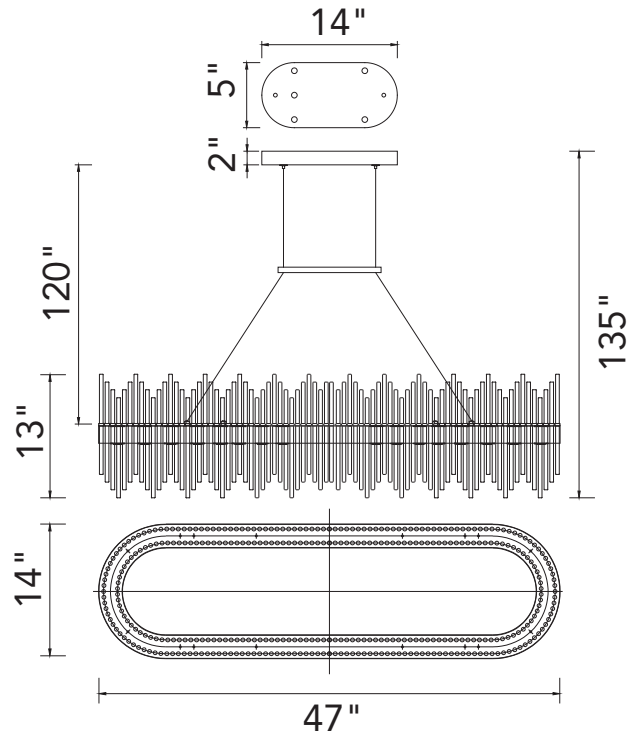

PROJECT: _____
 FIXTURE TYPE: _____
 LOCATION: _____
 CONTACT/PHONE: _____

Item	1063P47-169-RC
Collection	GENEVIEVE
Category	Chandelier
Finish	Medallion Gold
Glass	-----
Crystal	Clear
Acrylic	-----

Shade Color	-----
Min Assembled Height	27"
Max Assembled Height	135"
Width	47"
Length	14"
Extension Wall Mounts	-----
Input	120V AC,60HZ,AC

Lumens	4420
Light Source	Integrated LED
Bulb Info.	85W
Included	Yes
Dimmable	Yes
Colour Temp	3000K
Weight	52.20 Lbs

CWI Lighting
 2775 Broadway
 Buffalo, NY 14227
 USA

CWI Lighting
 140 Steelcase Rd. W.
 Markham ON. L3R 3J9
 Canada