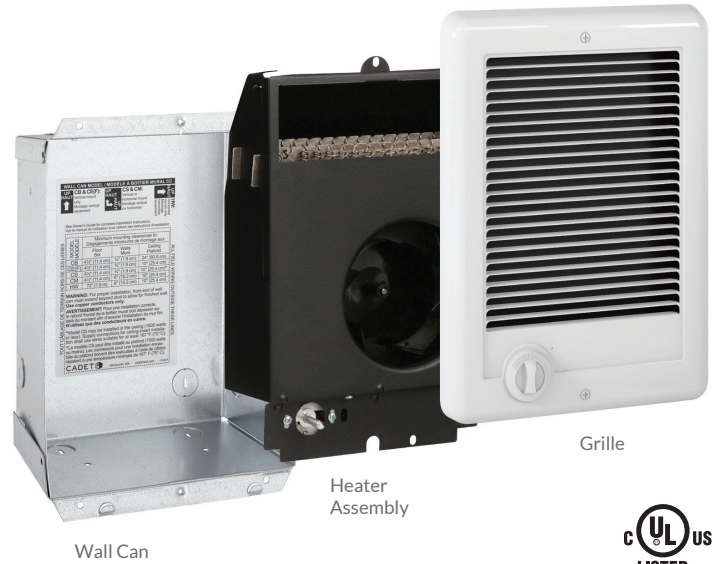

COM-PAK WALL HEATER

The Com-Pak is an efficient, affordable way to add warmth quickly and easily. These hard-wired heaters have proven safety features and multiple installation options, and provide safe, sensible warmth for years.

BENEFITS

- Fan provides quiet, efficient heating
- Warm up in a hurry with a fast-heating element
- Unique compact design is recess mounted to suit any room
- All metal surfaces are powder-coated paint to remove sharp edges and provide a durable finish, with a galvanized wall can
- Easy to install - only three screws to install heater assembly and grille
- Rest easy – includes high temperature safety shutoff
- Available with or without built-in thermostat
- Models without built-in thermostat, 1500 watts or less can be ceiling mounted
- 10-packs available for wall cans and grilles