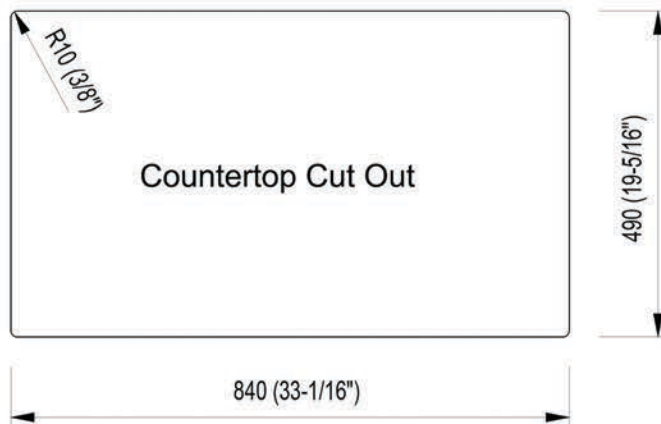

AB3418DBDI

33" Granite Composite Workstation Step Rim Double Bowl Drop In Sink with Accessories

Note: All product dimensions are approximate and should be verified on site prior to installation. Visit www.ALFIbrand.com for more information.