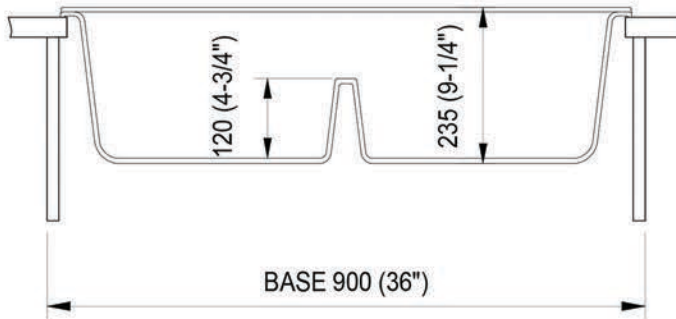

AB3418DBDI

33" Granite Composite Workstation Step Rim Double Bowl Drop In Sink with Accessories

Note: All product dimensions are approximate and should be verified on site prior to installation. Visit www.ALFIbrand.com for more information.