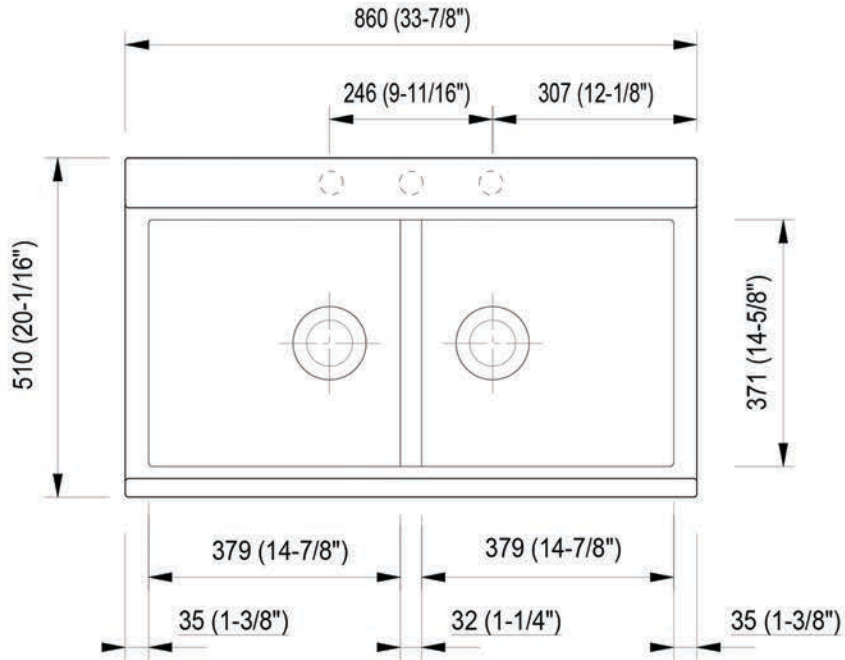

AB3418DBDI

33" Granite Composite Workstation Step Rim Double Bowl Drop In Sink with Accessories

Note: All product dimensions are approximate and should be verified on site prior to installation. Visit www.ALFIbrand.com for more information.