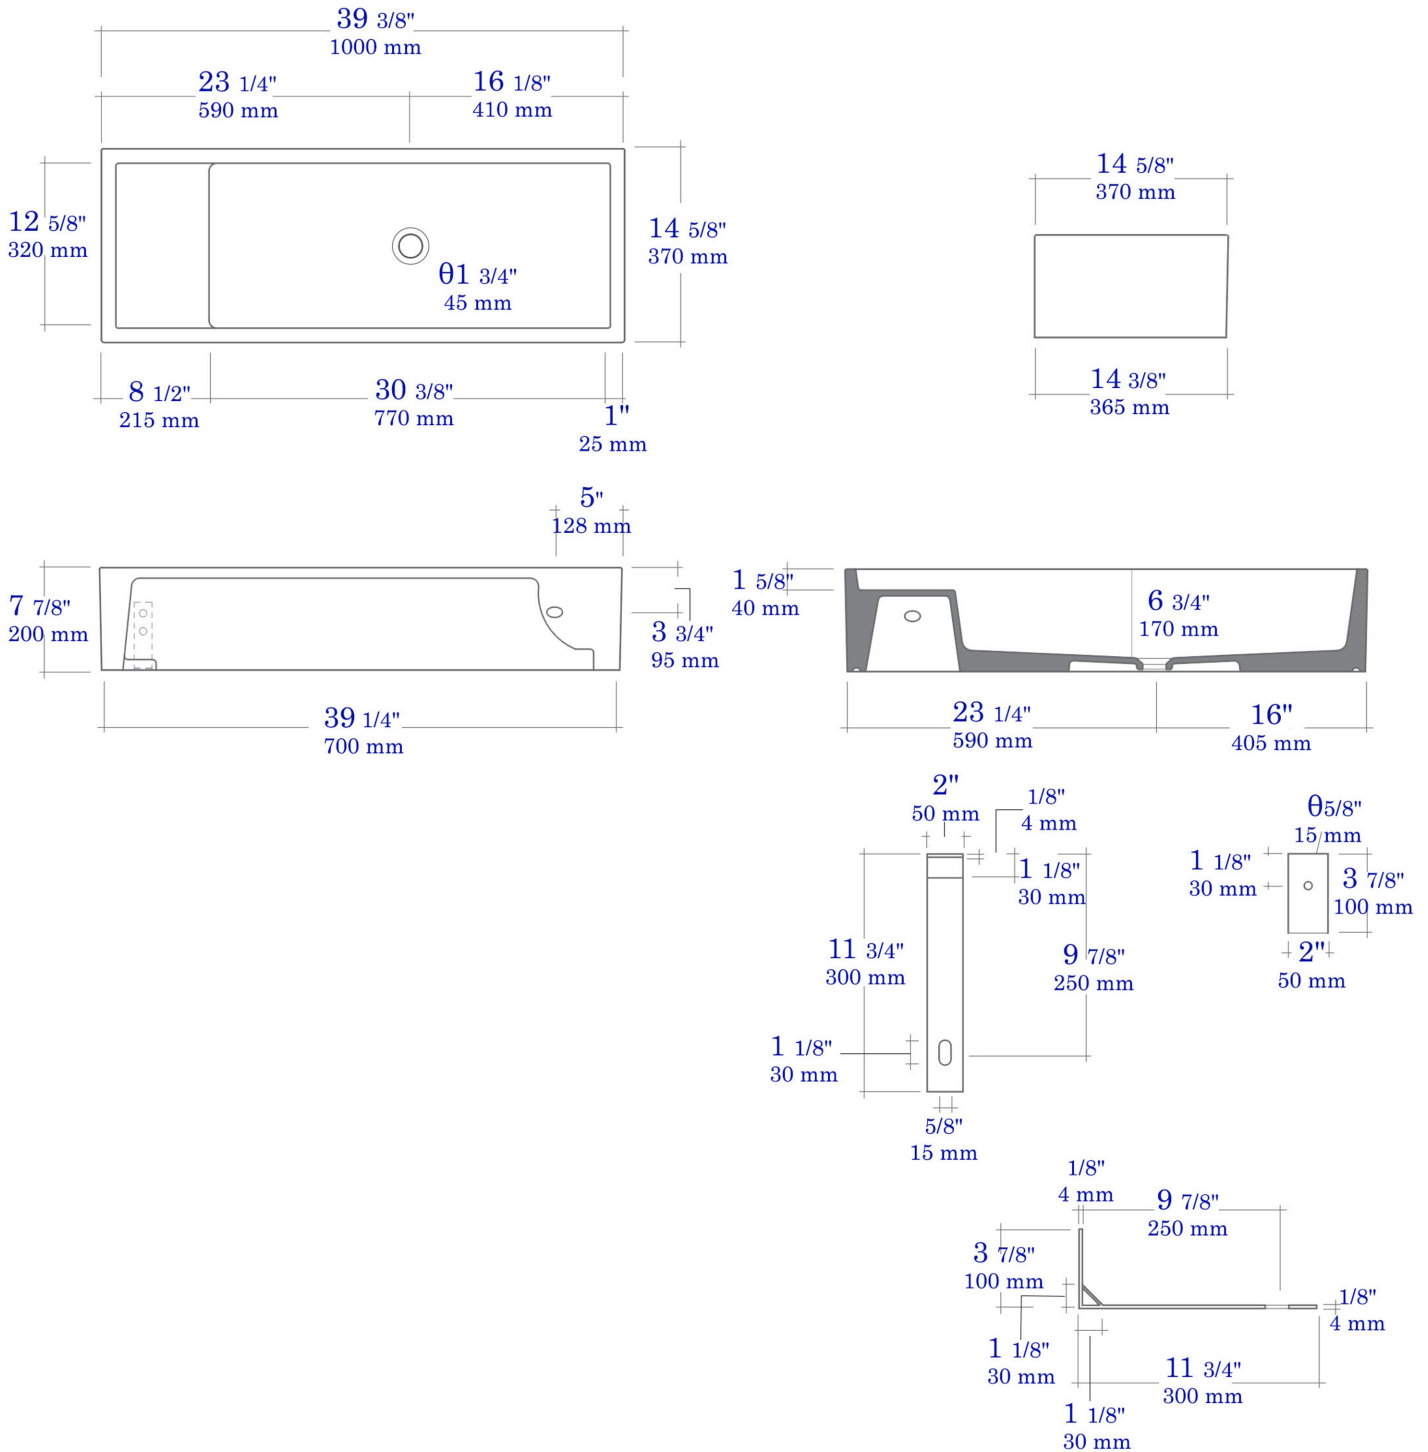

AB39TRBM

39" Black Matte Above Mount Fireclay Bathroom Trough Sink

Note: All product dimensions are approximate and should be verified on site prior to installation.

Visit www.ALFIbrand.com for more information.