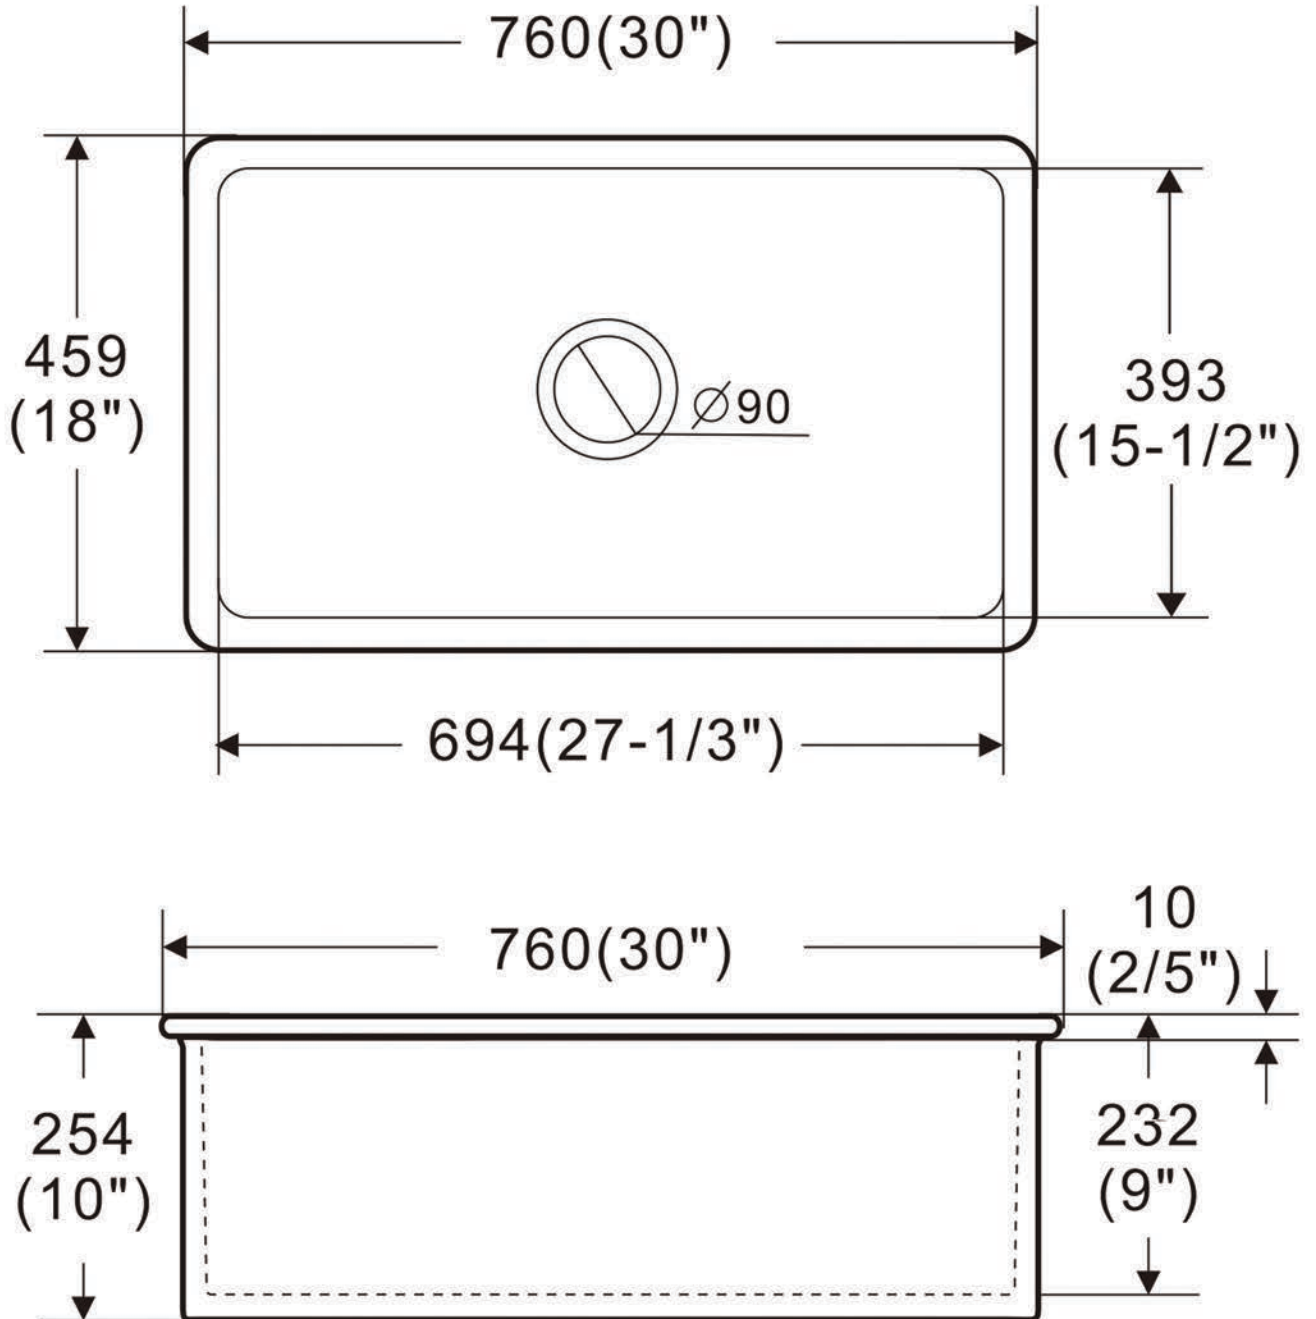

ABF3018UD

White 30" x 18" Fireclay Undermount /
Drop In Fireclay Kitchen Sink

Note: All product dimensions are approximate and should be verified on site prior to installation.
Visit www.ALFIbrand.com for more information.