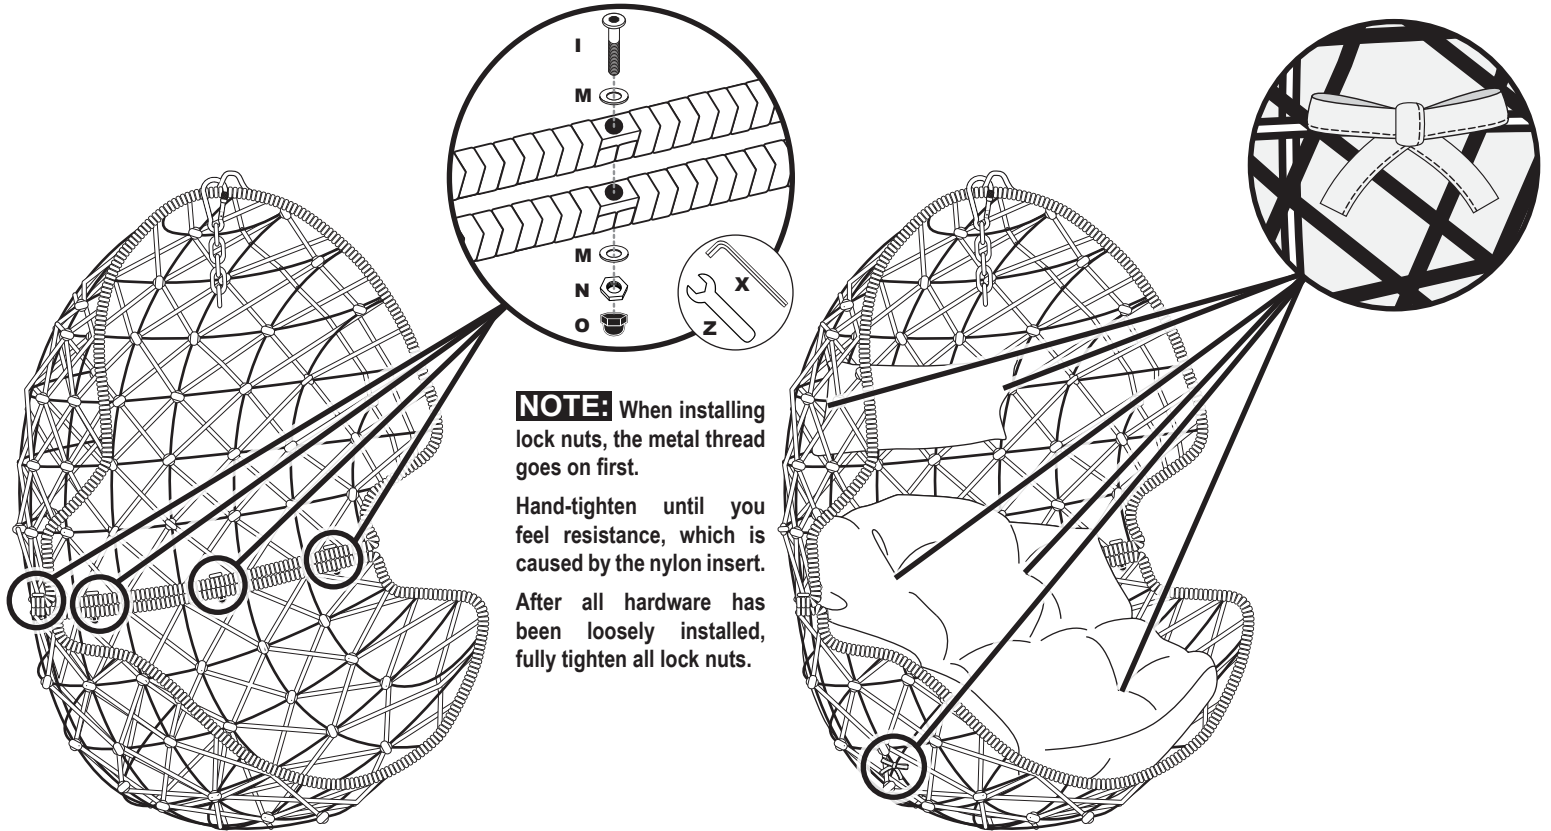

CAUTION

This egg chair is not designed for use as a swing. Bouncing, swinging, or any other significant movements while in the chair may cause serious injury.

Make sure all hardware is securely tightened before each use.

The safety strap must be used with or without the Sunnydaze Egg Chair Stand (egg chair stand sold separately).

Weight Limit: 265 lbs.

ASSEMBLY

Step 1

Align Chair Top (1) and Chair Bottom (2) and secure them using Bolt (I), Washers (M), and Lock Nut (N). Place Nut Cap (Q) over the lock nut.

Step 2

Tie Cushions (3) onto the frame of the egg chair.
Do not tie cushions to the rattan material.

USE & CARE

- **HANGING:** Hardware to hang this chair on a Sunnydaze Egg Chair Stand is included. If this chair is used without the Sunnydaze Egg Chair Stand, consult a professional for installation and anchoring hardware requirements.
- **SAFE USE:** Do not swing, bounce, jump, twist, or other make other excessive movements while using this chair; doing so may cause serious injury. Do not use this chair without the safety strap; this strap helps keep the chair safely in place while getting in and out of the chair.
- **CHILDREN:** Supervise children at all times. Do not allow children to play on or sleep in hanging chairs.
- **INSPECTION:** Check the seat, ropes, and frame for damage before each use.
- **CLEANING:** Wipe with a damp cloth. For tougher stains, use mild detergent and a soft cloth to gently scrub. Rinse and dry thoroughly to prevent mold and mildew growth.
- **STORAGE:** Store indoors during winter and inclement weather. Cool, dry locations are best to help prevent damage. Exposure to moisture may cause mold and mildew growth. Prolonged exposure to sunlight will cause the chair and cushions to fade.