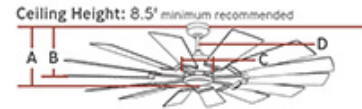

MONTE CARLO

FAN COLLECTIONS

14PRR62AGPD: Prairie 62 LED - Aged Pewter

Specification Images:

Fixture Drop from ceiling	Blade Drop from ceiling	Housing width	Downrod additional lengths available
A: 14.14"	B: 13"	C: 6.9"	D: 6"

Collection: Prairie 62

UPC #:014817576726

Finish: Aged Pewter (AGP)

Blade Finish: Distressed Grey Weathered Oak

Blade Finish 2: Undefined

Dimensions:

Diameter:	62"
Weight:	25.96 lbs.
Reverse Switch:	Remote Controlled
Rev. Switch Location:	Remote Transmitter
Motor Size:	125.0 X 25.0
Diameter of Housing:	6.9
Lead Wire Length:	78 inches
Light Kit Included:	Yes
Remote Included:	Hand Remote
Location of Receiver:	Canopy
Remote Group(s):	

Bulbs:

1 - LED Integrated Array 15w 120v - included

Features:

- This product may be mounted on a sloped ceiling
- This product is dimmable.
- This fan comes with a light kit.
- Includes a green, energy-efficient DC motor
- A Finishing Cap is included if the light kit is unnecessary.
- ENERGY STAR® Qualified
- This advanced LED technology is carefully designed and selected to consist of the highest quality LED chipsets for superior performance and reliability.
- Remote included for easy operation
- This product complies with TSCA Title VI
- Integrated LED fixtures that meet the high efficacy LED standards set forth in Title 24 and are listed in the California Energy Commission Appliance database.

Material List:

1 Housing - Steel - Aged Pewter
14 Blade - Plywood - Distressed Grey Weathered Oak

Safety Listing:

Safety Listed for Damp Locations
Safety Listed for Damp Locations