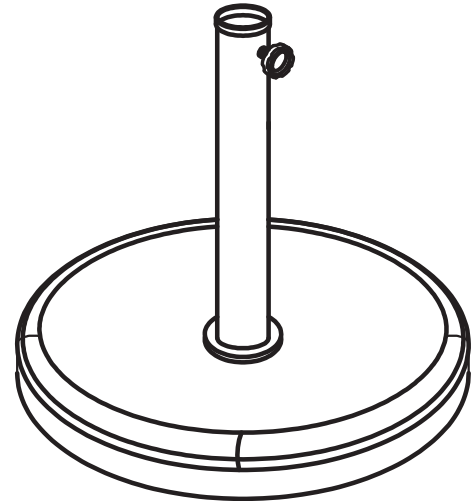

PARTS:

A	 Base (style may vary)	1
B	 Pole	1
C	 Support	1
D	 Adapter	1
E	 Adjustable Handle	1
F	 Plastic Washer	1
G	 Flat Washer	1
H	 Cut Washer	1
I	 Bolt	1

ASSEMBLY INSTRUCTIONS

- ▶ Place flat washer (G) and cut washer (H) onto bolt (I) and insert through the bottom of base (A).
- ▶ Place plastic washer (F) onto base (A) and attach pole (B) onto the base.
- ▶ Insert support (C) into the bottom of pole (B).
- ▶ Screw the adjustable handle (E) into umbrella pole (B).
- ▶ Adjust adapter (D) to fit your umbrella pole.

If the pole feels unstable, secure it more firmly to the base by holding the pole and tightening the bolt with a wrench. Do not over-tighten as this may strip the bolt which may damage the product and invalidate the product warranty.