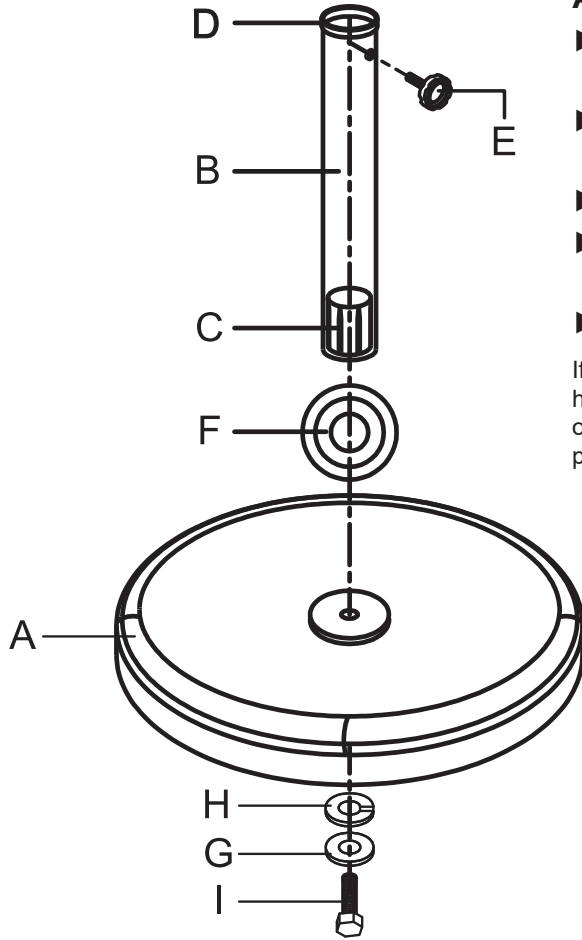

TEXTURED UMBRELLA BASE

Read and follow all instructions before assembling and using this product. Save these instructions for future reference.

Assemble the umbrella base on a smooth, clean surface to avoid scratching or damaging the finish.

PARTS:

A	 Base (style may vary)	1
B	 Pole	1
C	 Support	1
D	 Adapter	1
E	 Adjustable Handle	1
F	 Plastic Washer	1
G	 Flat Washer	1
H	 Cut Washer	1
I	 Bolt	1

ASSEMBLY INSTRUCTIONS

- ▶ Place flat washer (G) and cut washer (H) onto bolt (I) and insert through the bottom of base (A).
- ▶ Place plastic washer (F) onto base (A) and attach pole (B) onto the base.
- ▶ Insert support (C) into the bottom of pole (B).
- ▶ Screw the adjustable handle (E) into umbrella pole (B).
- ▶ Adjust adapter (D) to fit your umbrella pole.

If the pole feels unstable, secure it more firmly to the base by holding the pole and tightening the bolt with a wrench. Do not over-tighten as this may strip the bolt which may damage the product and invalidate the product warranty.