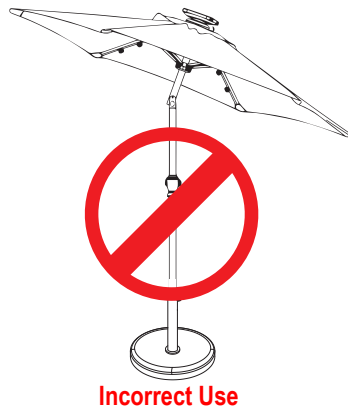

SAFETY STATEMENTS & MAINTENANCE

- This is not a freestanding umbrella base; the base must be used under a table designed to support an umbrella pole.
- Check for and empty standing water from the base.
- Do not stand on the base – it is only meant to support the weight of an umbrella.
- Store in a dry location when not in use – do not leave exposed to inclement weather.
- Clean with mild soap and water – use of harsh chemicals may damage the product and will invalidate the product warranty.
- Do not over-tighten the adjustable handle as it may damage your umbrella pole.
- Close patio umbrellas when not in use and remove umbrellas during high-wind conditions; the base is designed only to support an umbrella and will not protect your umbrella from wind damage.

Any modification or failure to follow the recommended care will void the product warranty.