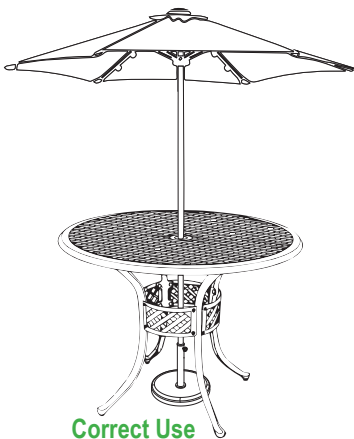

SAFETY STATEMENTS & MAINTENANCE

- This is not a freestanding umbrella base; the base must be used under a table designed to support an umbrella pole.
- Check for and empty standing water from the base.
- Do not stand on the base – it is only meant to support the weight of an umbrella.
- Store in a dry location when not in use – do not leave exposed to inclement weather.
- Clean with mild soap and water – use of harsh chemicals may damage the product and will invalidate the product warranty.
- Do not over-tighten the adjustable handle as it may damage your umbrella pole.
- Close patio umbrellas when not in use and remove umbrellas during high-wind conditions; the base is designed only to support an umbrella and will not protect your umbrella from wind damage.

Any modification or failure to follow the recommended care will void the product warranty.