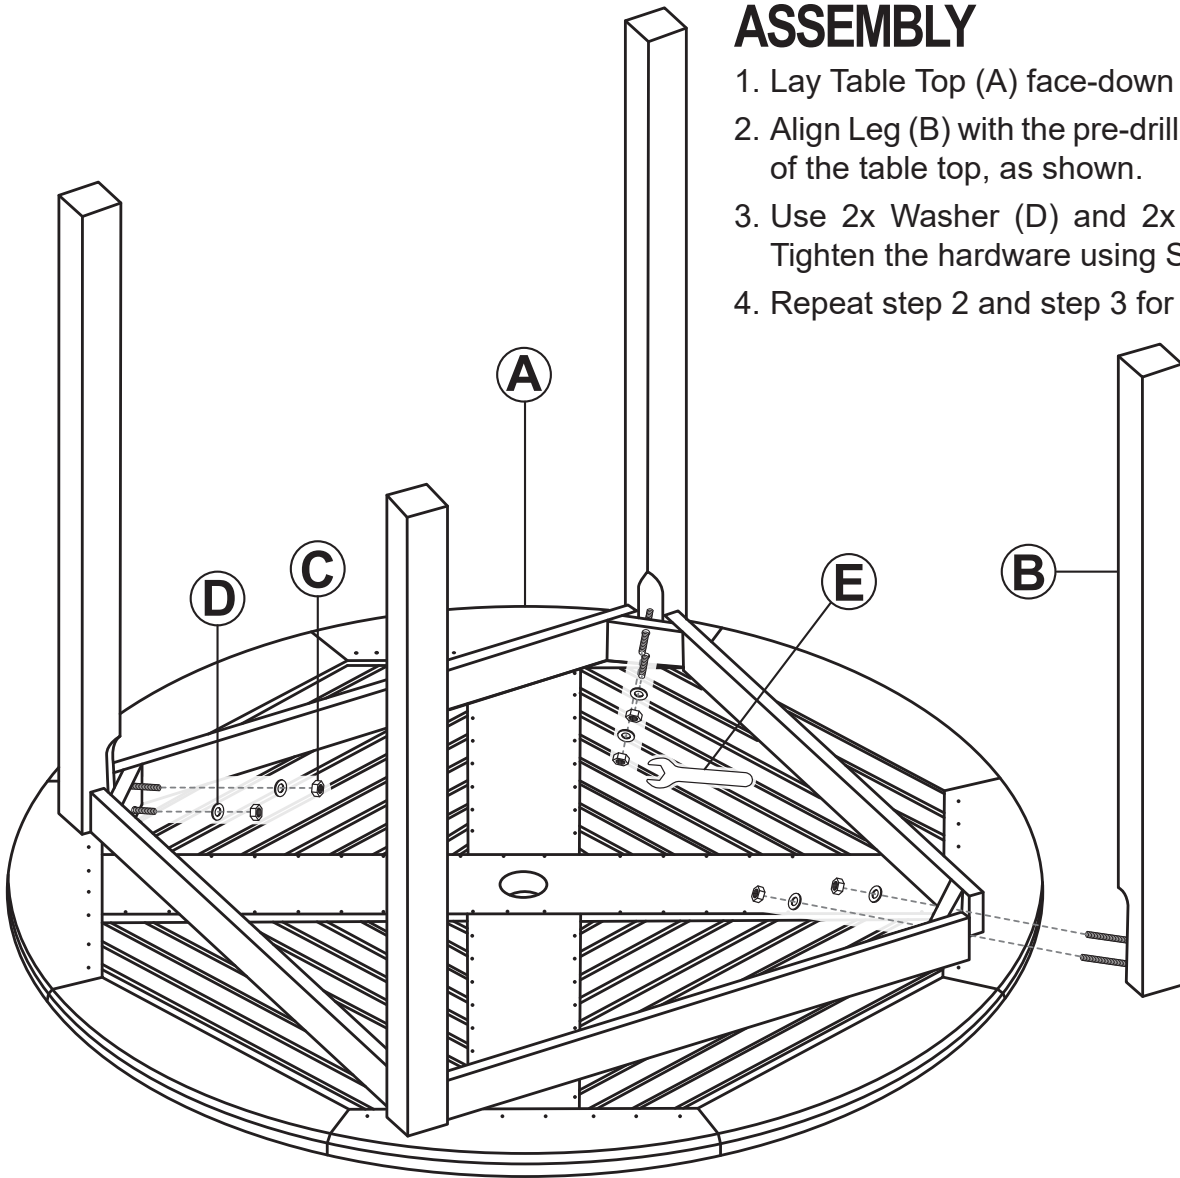

No.	PARTS		QTY.
A		Table Top	1
B		Leg	4
C		Nut	8
D		Washer	8
E		Spanner	1

Ensure all parts are accounted for before disposing of packaging.

**⚠ WARNING ⚠**  
**CHOKING HAZARD** — This item contains small parts that can be swallowed. Keep children away during assembly.

## ASSEMBLY

1. Lay Table Top (A) face-down on a clean, soft surface.
2. Align Leg (B) with the pre-drilled holes on the underside of the table top, as shown.
3. Use 2x Washer (D) and 2x Nut (C) to affix the leg. Tighten the hardware using Spanner (E).
4. Repeat step 2 and step 3 for the remaining legs.