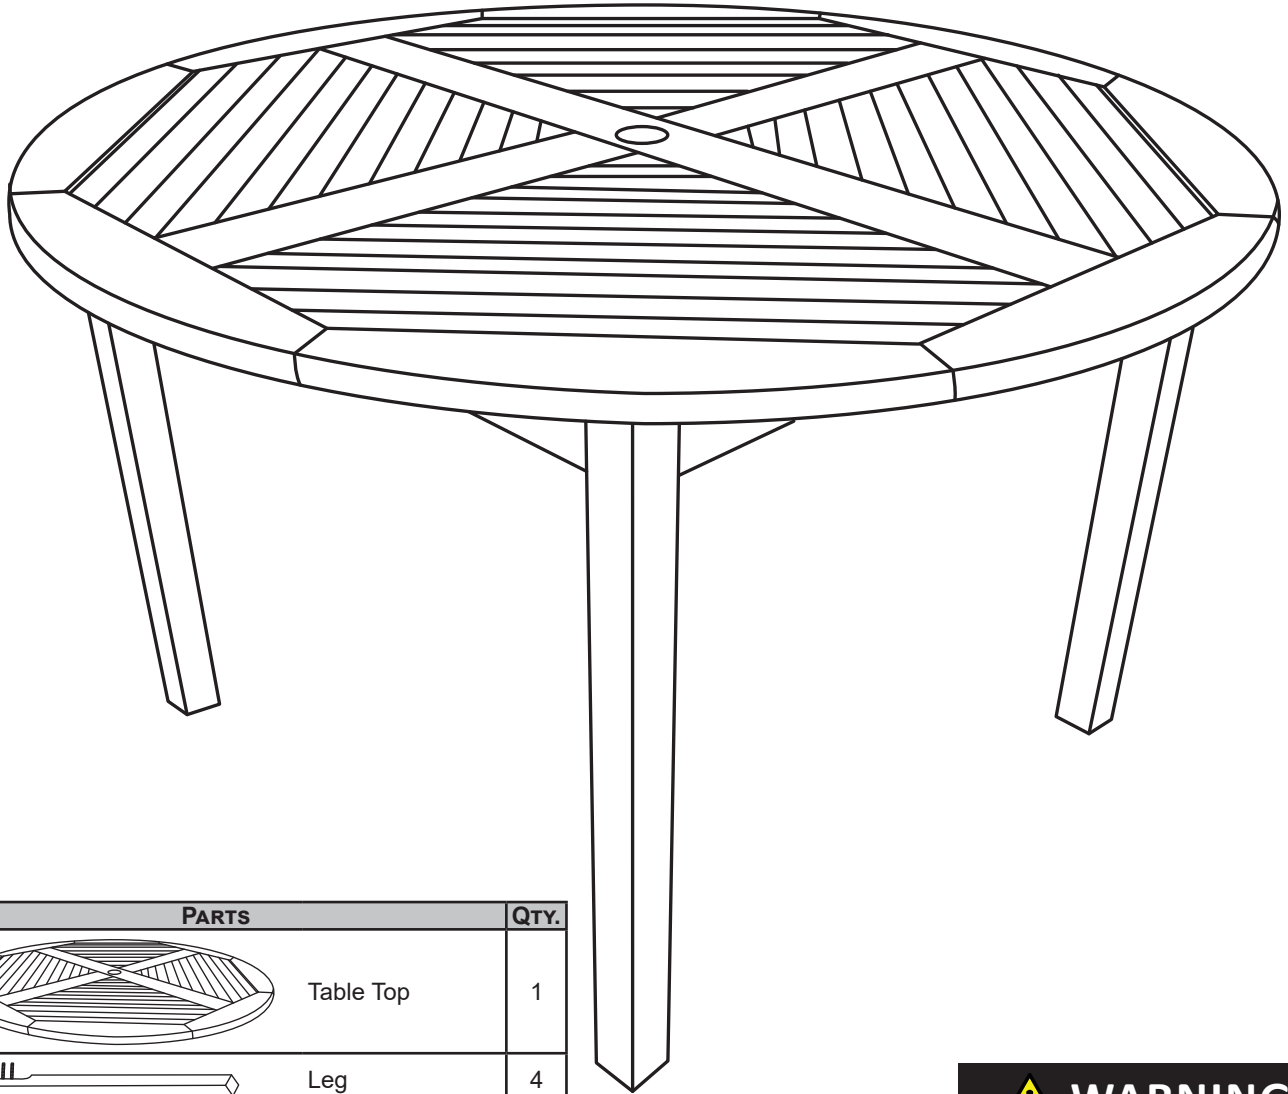

# ROUND OUTDOOR DINING TABLE LAM-450

Read all assembly and care instructions carefully before using this product. Save this manual for future reference.  
**Assemble components on a soft, clean surface to avoid damaging the finish.**

No.	PARTS		QTY.
A		Table Top	1
B		Leg	4
C		Nut	8
D		Washer	8
E		Spanner	1

Ensure all parts are accounted for before disposing of packaging.

**⚠ WARNING ⚠**  
**CHOKING HAZARD** — This item contains small parts that can be swallowed. Keep children away during assembly.

## ASSEMBLY

1. Lay Table Top (A) face-down on a clean, soft surface.
2. Align Leg (B) with the pre-drilled holes on the underside of the table top, as shown.
3. Use 2x Washer (D) and 2x Nut (C) to affix the leg. Tighten the hardware using Spanner (E).
4. Repeat step 2 and step 3 for the remaining legs.