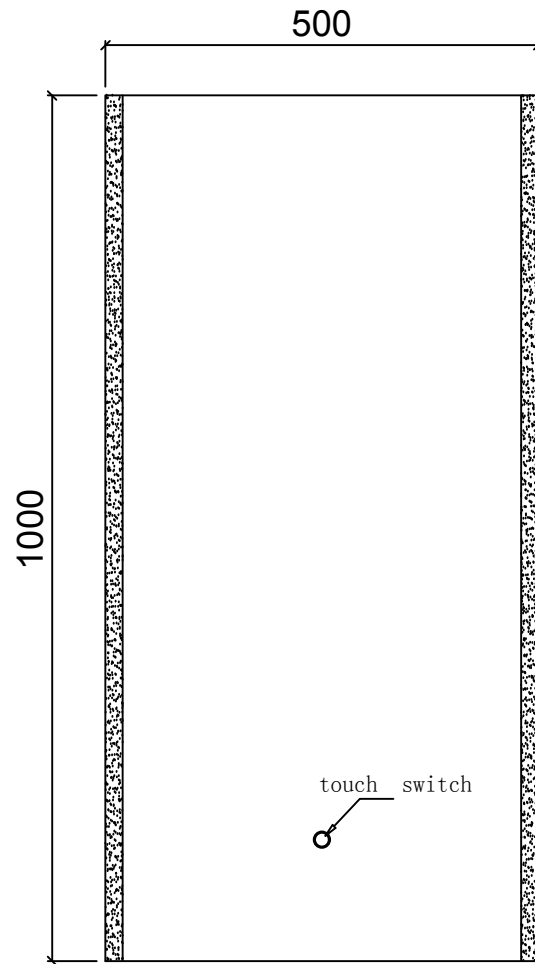

Model: MR20TTLED007  
Size: 500\*1000\*30MM

Front View

Side View

Back View