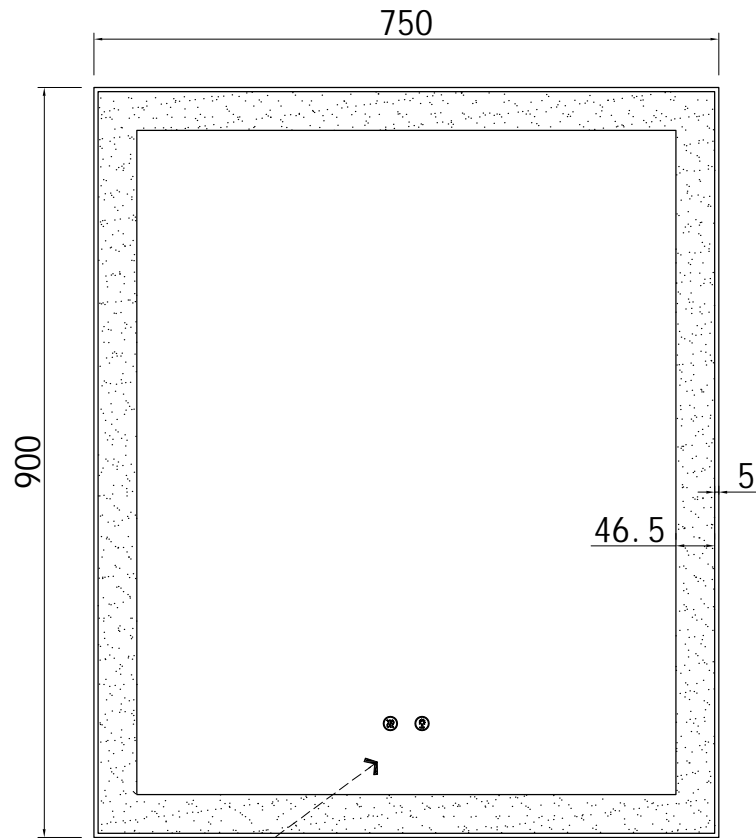

Model: MR30LEDBFFR  
Size: 750\*900\*46MM

Front View

Side View

Back View