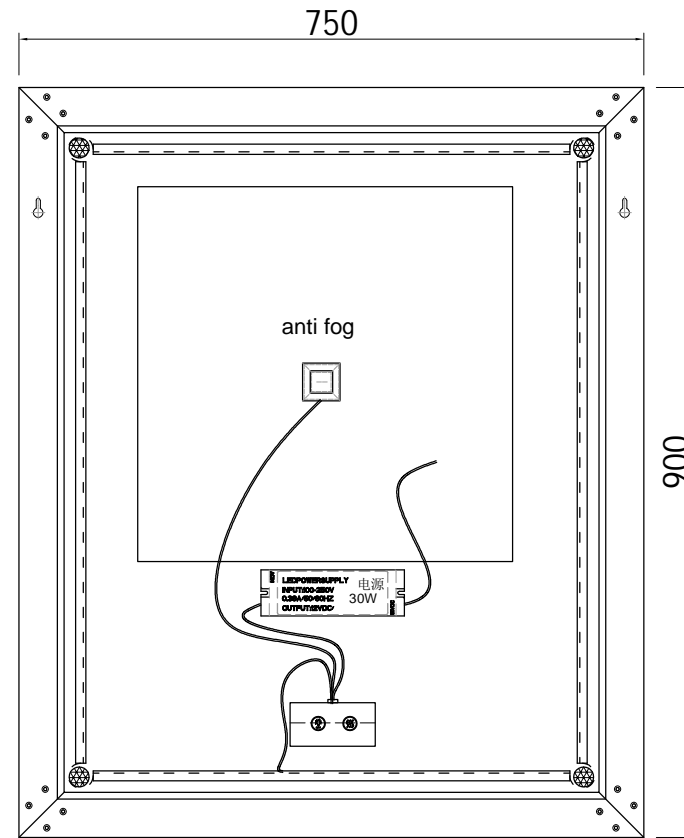

Model: MR30LEDBFFR  
Size: 750\*900\*46MM

Front View

Side View

Back View