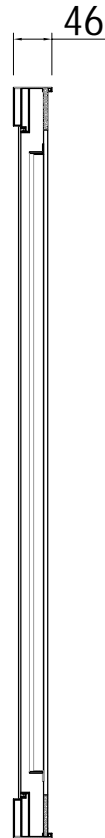

Model: MR30LEDBFFR  
Size: 750\*900\*46MM

Front View

Side View

Back View