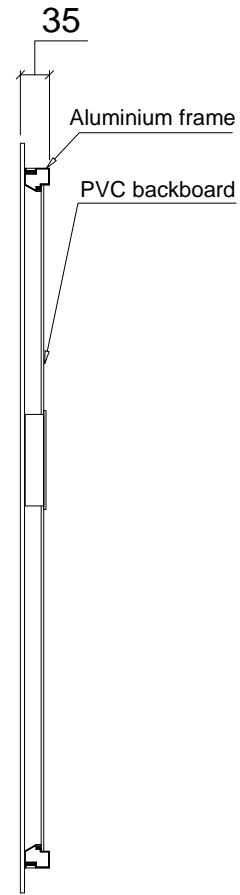

Model: MR30LED971  
Size: 900\*750\*35MM  
Description:

Front View

Side View

Back View