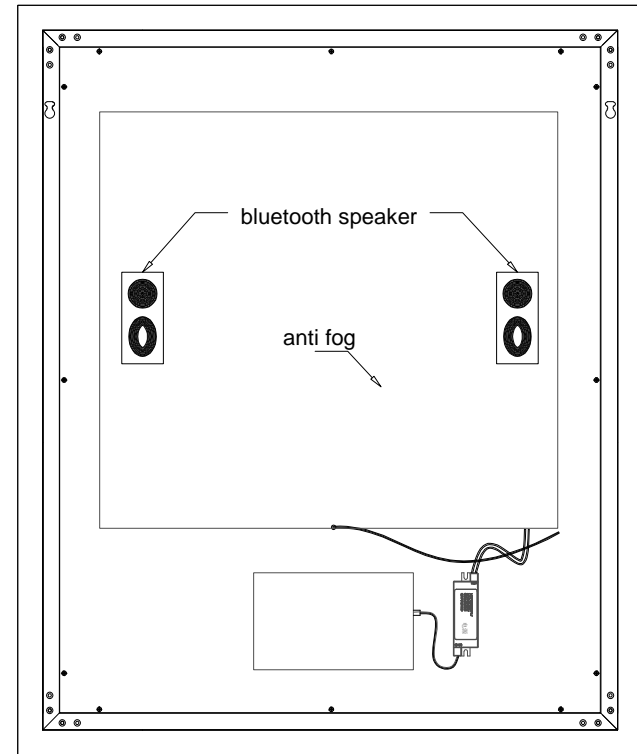

Model: MR30LED971  
Size: 900\*750\*35MM  
Description:

Front View

Side View

Back View