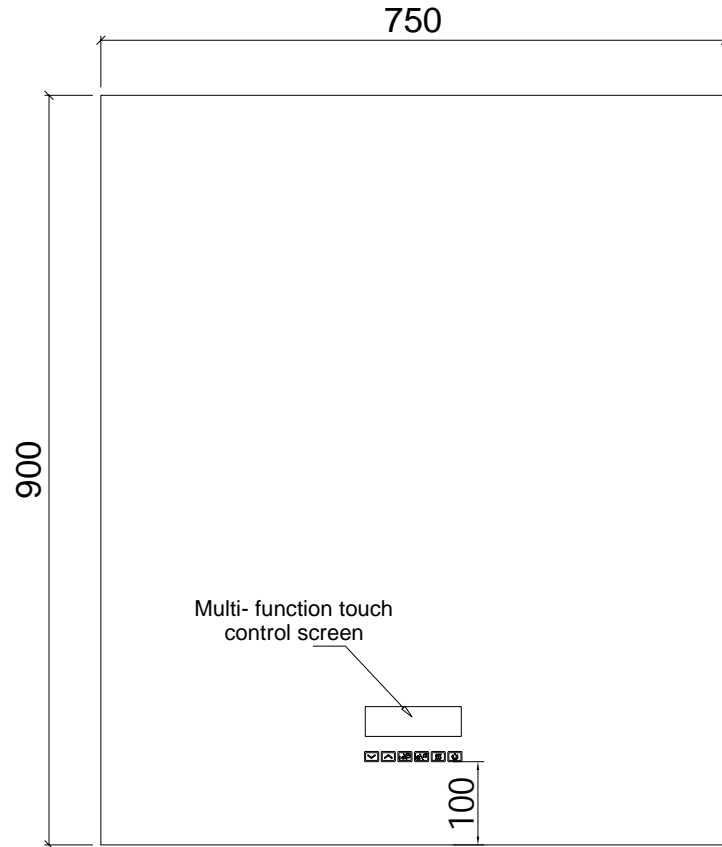

Model: MR30LED971  
Size: 900\*750\*35MM  
Description:

Front View

Side View

Back View