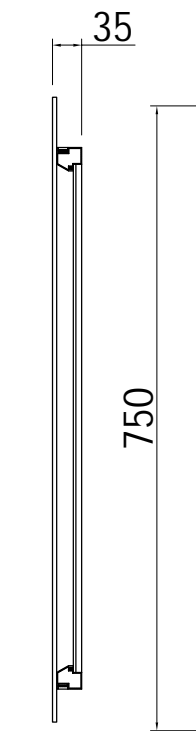

Model: CHR36LEDMR  
Size: 900\*750\*35MM

Front View

Side View

Back View