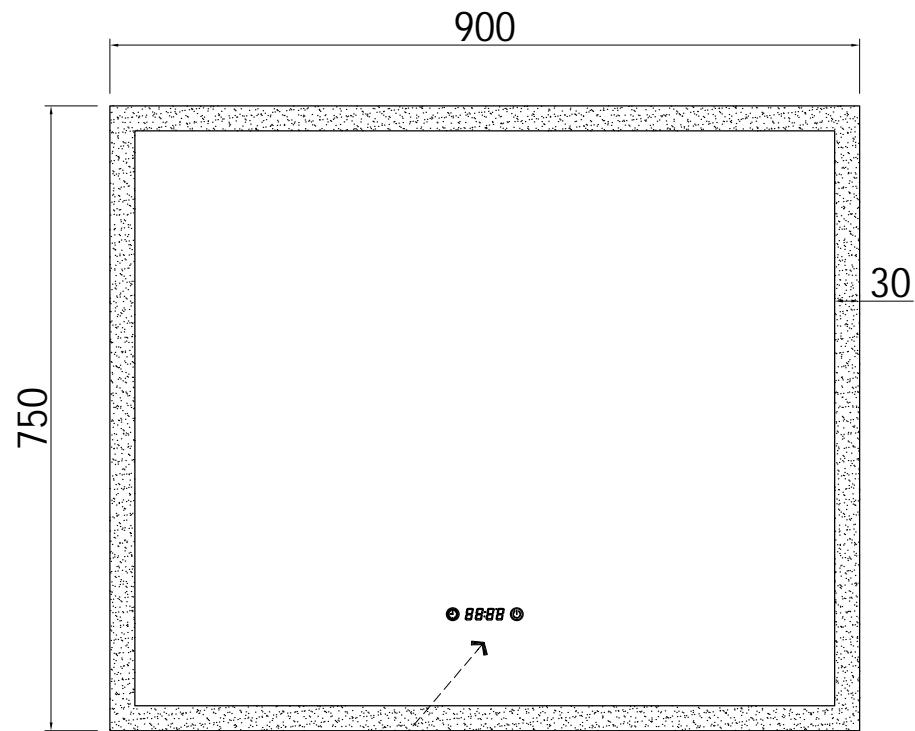

Model: CHR36LEDMR  
Size: 900\*750\*35MM

Front View

Side View

Back View