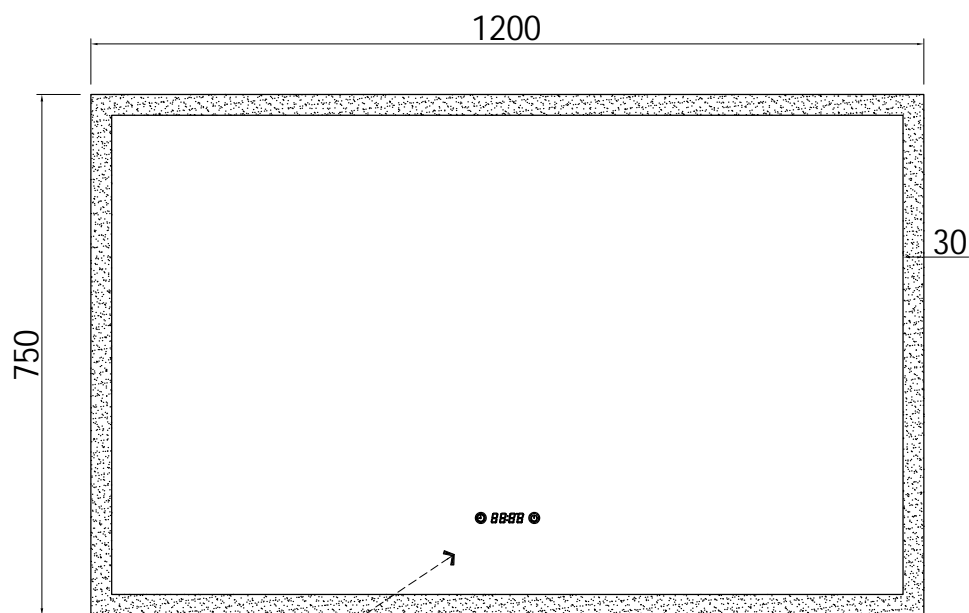

Model: CHR48LEDMR
Size: 1200*750*35MM

Front View

Side View

Back View