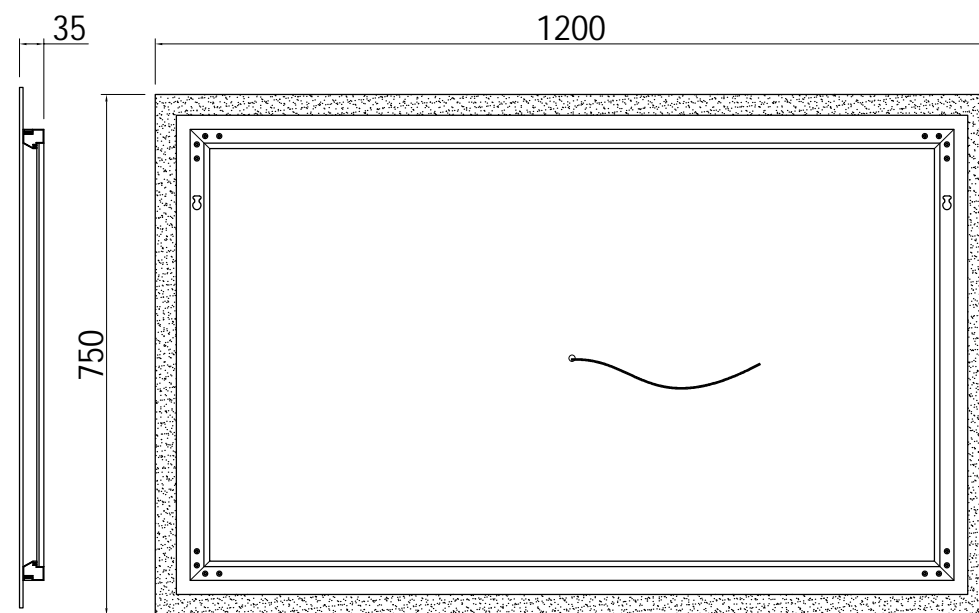

Model: CHR48LEDMR
Size: 1200*750*35MM

Front View

Side View

Back View