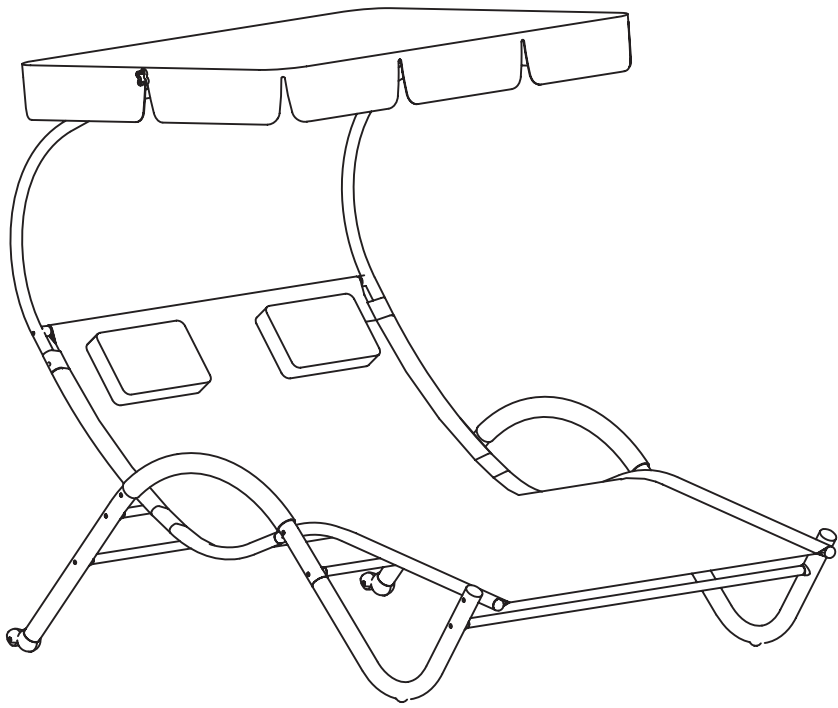

IMPORTANT & WARNINGS:

- Remove all parts from packaging carefully.
- This is heavy. When assembling and disassembling we recommend that two or more adults are involved.
- Keep children and pets away when assembling or disassembling.
- This product is only designed to seat one person at any given time. **DO NOT** exceed this as it could damage the product, cause injury, and void your warranty.
- The max recommended weight is 200kgs or 440 lbs.
- Do not climb on the frame.
- Keep all flame and heat sources well away from this product at all times.
- Take care not to trap fingers while assembling and disassembling.
- When not in use store in a cool and dry place away from any heat sources.