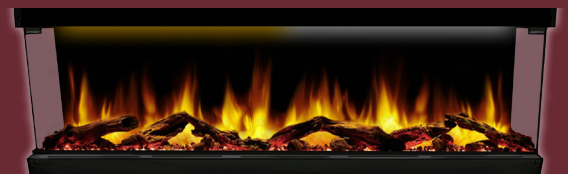

Controllable
Red, White, and
Yellow
intensities, with
color mixing
capability

TOP ACCENT LIGHTING

Warm and white top lighting, with
controllable intensities

DYNASTY FIREPLACES • Melody DY-BTS60

FIREPLACE MEDIA