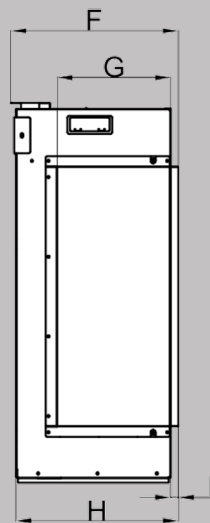

Voltage	120 V	Heater Timer	0.5 H - 9 H	Flame Only	46 W	BTU	5000 (high heat)	Heating Area	400 sq ft
Amps	12.5 A	Temperature	16°C - 28°C / 60°F - 82°F	Outlet	Standard (Type B)	Viewing Area	63" W x 15 3/4" H	Remote	Included
Power	1500 W	Cord Length	2m / 72 in.	Certification	CSA	Protocol	WiFi	App	Android / iOS

DIMENSIONS

Model	A	B	C	D	E	F	G	H	I
DY-BTS60	1632 mm	1600 mm	633 mm	400 mm	110 mm	325 mm	220 mm	315 mm	15 mm
	64 1/4 in.	63 in.	25 in.	15 3/4 in.	4 3/8 in.	12 3/4 in.	8 3/8 in.	12 3/8 in.	1/2 in.

FRAMING

W	H	Depth
1610 mm	643 mm	320 mm
63 3/8 in.	25 3/8 in.	12 1/2 in.

Follow Us:

Visit Us: dynastyfireplaces.com

Dynasty Fireplaces
3231 No 6 Road, Unit 127
Richmond, BC, Canada
V6V 1P6