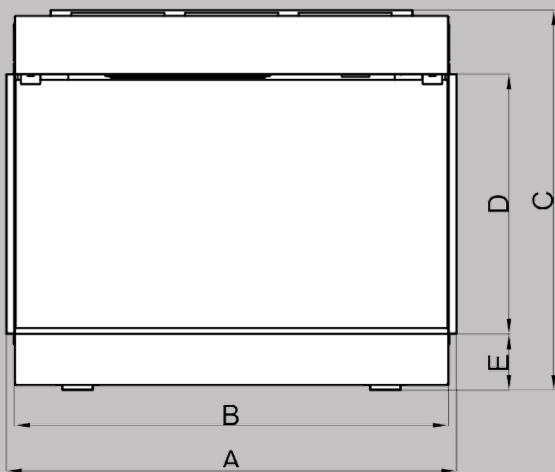

Follow Us:

Visit Us: dynastyfireplaces.com

Dynasty Fireplaces
3231 No 6 Road, Unit 127
Richmond, BC, Canada
V6V 1P6