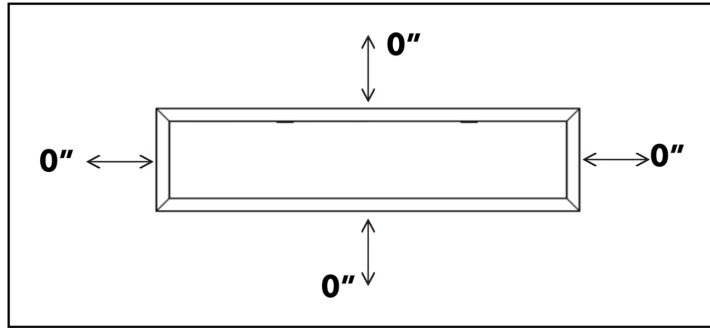

Melody DY-BTS40 Electric Fireplace

Specifications Sheet

Clearances

Front View