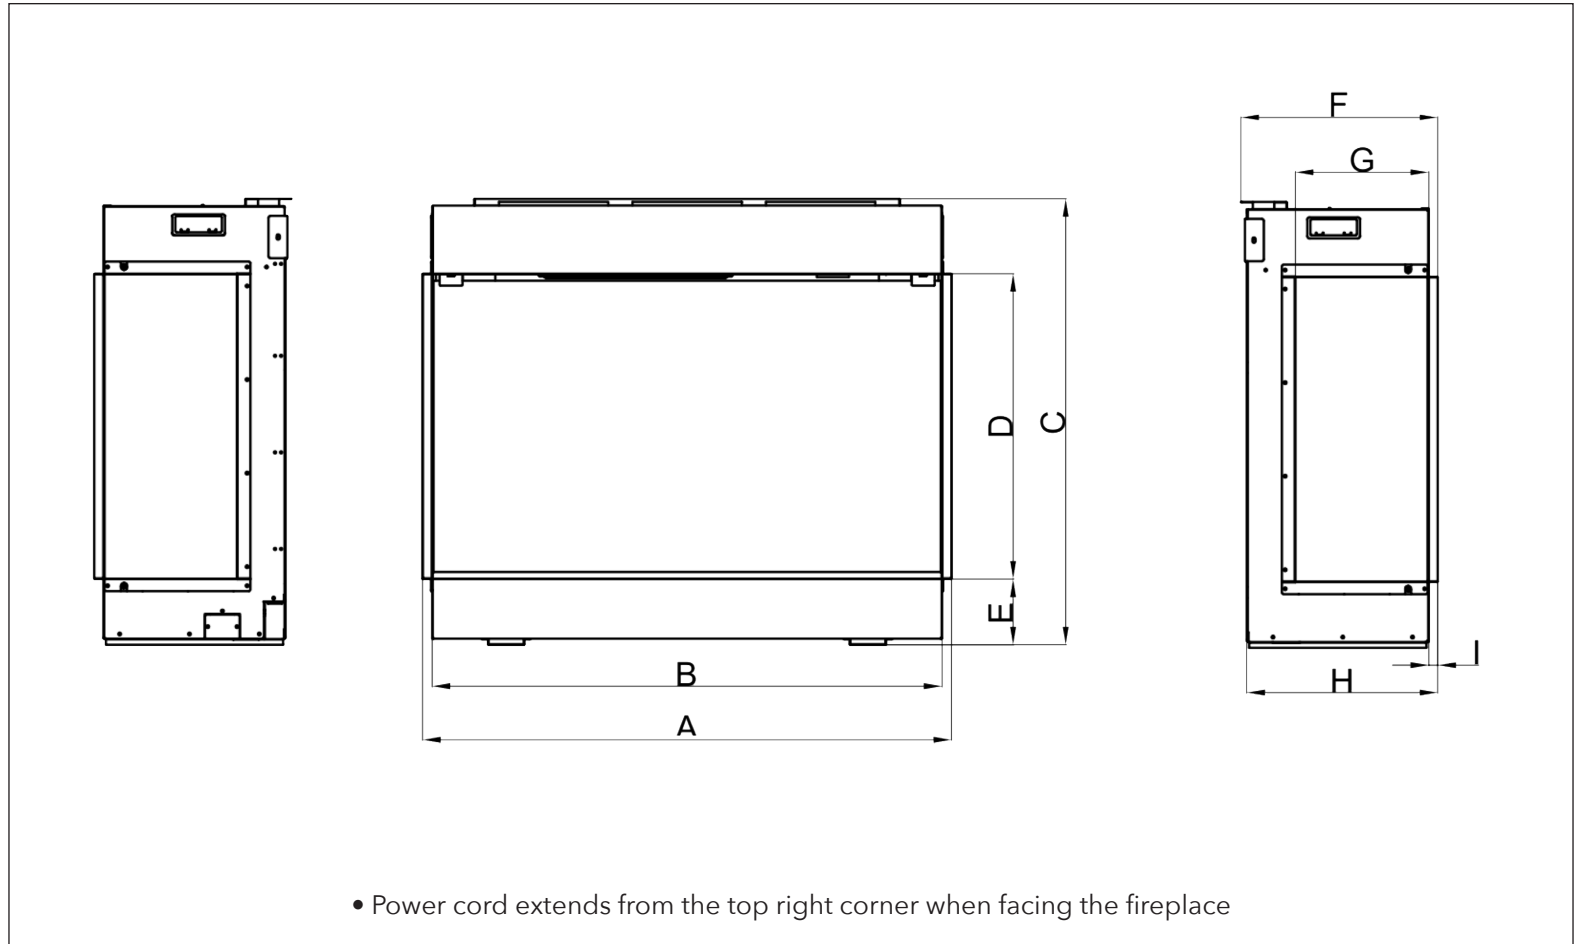

## Specifications Sheet

Model	Circuit	Max. Power	Lighting Only	Standby	Outlet	Viewing Area	BTU	Cord Length
DY-BTS40	15A, 120V / 60HZ	1500 W	28 W	1.5 W	<ul style="list-style-type: none"> <li>• Standard (type B)</li> <li>• Hardwire ready</li> </ul>	1000 mm W x 400 mm H	5000	1829 mm
						39 3/8 in. W x 15 3/4 in. H		72 in.

Model	A	B	C	D	E	F	G	H	I
DY-BTS40	1032 mm	1000 mm	633 mm	400 mm	110 mm	325 mm	220 mm	315 mm	15 mm
	40 5/8 in.	39 3/8 in.	25 in.	15 3/4 in.	4 3/8 in.	12 3/4 in.	8 5/8 in.	12 3/8 in.	1/2 in.

#### Framing Dimensions

W	H	Depth
1010 mm	643 mm	320 mm
39 3/4 in.	25 3/8 in.	12 1/2 in.

Product installation must adhere strictly to instructions accompanying product to avoid risk of fire and potential injury