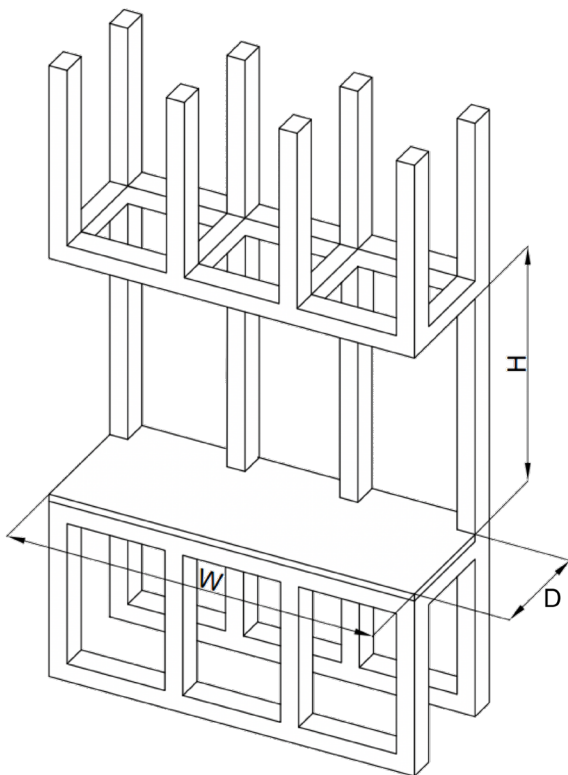

### Clearances

Front View

Side View

Minimum Clearances to Combustibles	
Top	0"
Sides	0"
Back	0"
Bottom	0"
Front	36" / 0.9m

- No clearance requirements on top, bottom, left, and right sides of the fireplace in 1-sided, 2-sided, or 3-sided configuration
- Keep furniture, drapery or items at least 3 ft / 0.9m away from the front of the fireplace

### Framing

#### Framing Dimensions

W	H	Depth
1010 mm	643 mm	320 mm
39 3/4 in.	25 3/8 in.	12 1/2 in.

Product installation must adhere strictly to instructions accompanying product to avoid risk of fire and potential injury