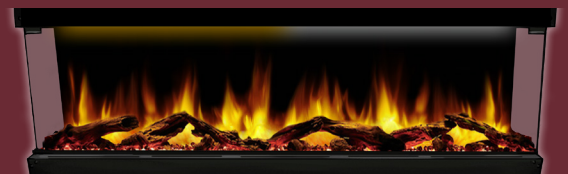

Controllable
Red, White, and
Yellow
intensities, with
color mixing
capability

TOP ACCENT LIGHTING

Warm and white top lighting, with
controllable intensities

DYNASTY FIREPLACES • Melody DY-BTS40

FIREPLACE MEDIA