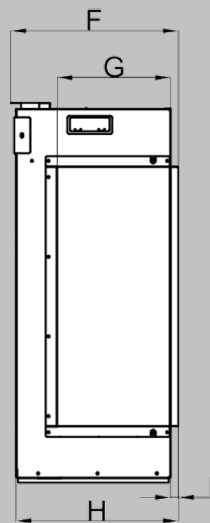

Voltage	120 V	Heater Timer	0.5 H - 9 H	Flame Only	28 W	BTU	5000 (high heat)	Heating Area	400 sq ft
Amps	12.5 A	Temperature	16°C - 28°C / 60°F - 82°F	Outlet	Standard (Type B)	Viewing Area	39 3/8" W x 15 3/4" H	Remote	Included
Power	1500 W	Cord Length	2m / 72 in.	Certification	CSA	Protocol	WiFi	App	Android / iOS

DIMENSIONS

Model	A	B	C	D	E	F	G	H	I
DY-BTS40	1032 mm	1000 mm	633 mm	400 mm	110 mm	325 mm	220 mm	315 mm	15 mm
	40 5/8 in.	39 3/8 in.	25 in.	15 3/4 in.	4 3/8 in.	12 3/4 in.	8 5/8 in.	12 3/8 in.	1/2 in.

FRAMING

W	H	Depth
1010 mm	643 mm	320 mm
39 3/4 in.	25 3/8 in.	12 1/2 in.

Follow Us:

Visit Us: dynastyfireplaces.com

Dynasty Fireplaces
3231 No 6 Road, Unit 127
Richmond, BC, Canada
V6V 1P6