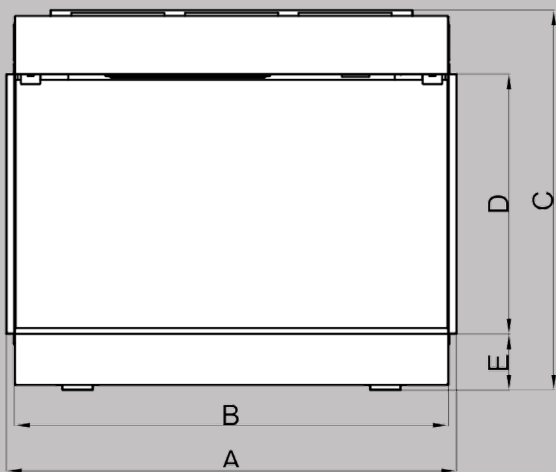

Follow Us:

Visit Us: dynastyfireplaces.com

Dynasty Fireplaces
3231 No 6 Road, Unit 127
Richmond, BC, Canada
V6V 1P6