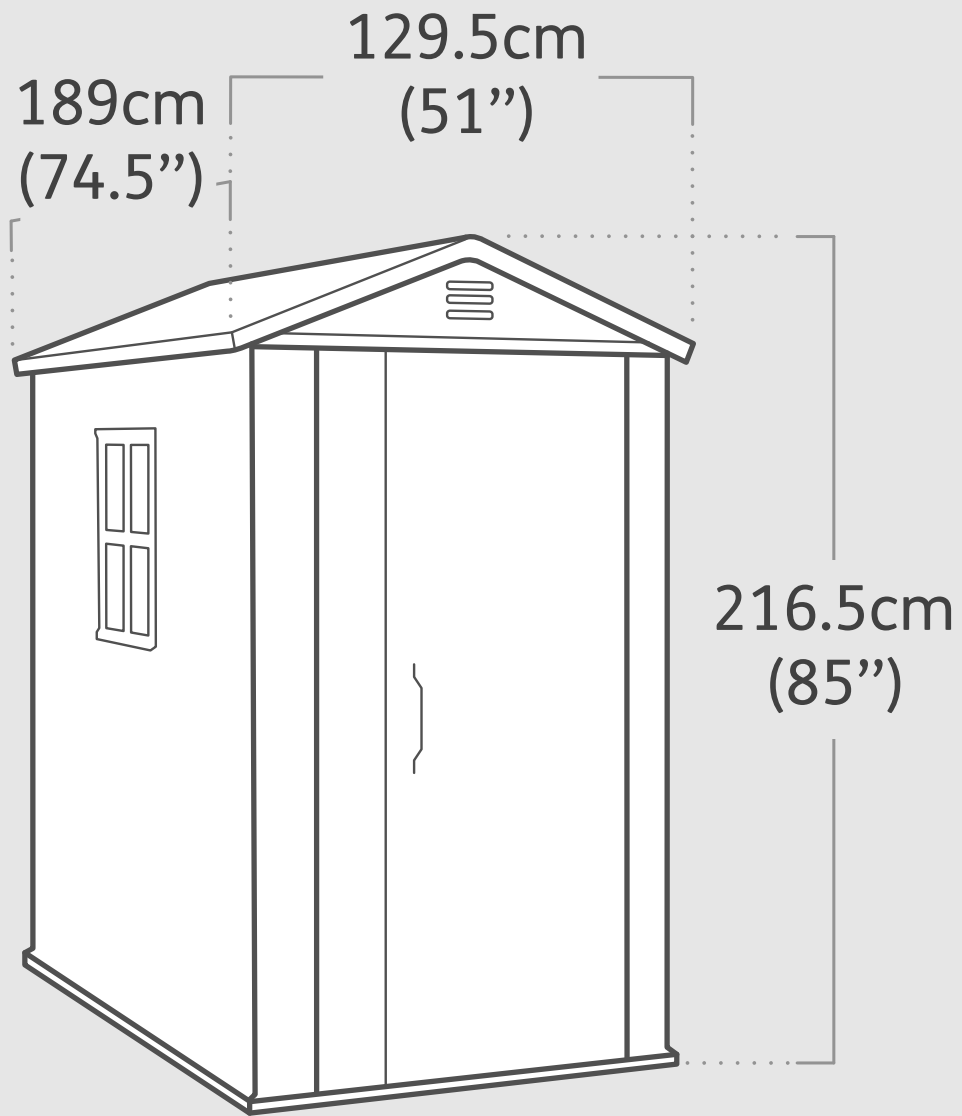

Factor 4x6

Product Dimensions

Interior Dimensions (WxDxH) : 112x172x209 cm | 44"x67.5"x82.5"