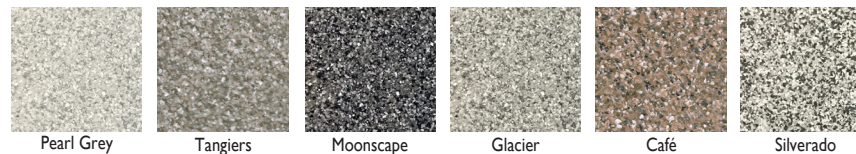

SIX PRE-MIXED COLOURS

FAST AND EASY APPLICATION

Just roll on two coats a few hours apart for a beautiful granite finish. Seal it the next day.

USE TERRAZZO EVERYWHERE!

Renew porches, steps, pool decks, patios, walkways, balconies, garage floors, workshops, laundry areas, basements, bathrooms — and more!