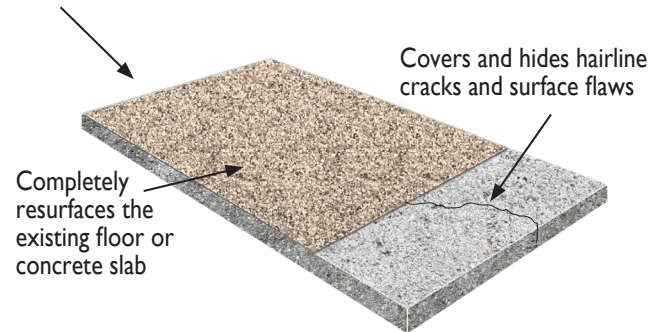

Up to 5.57 square meters
(60 square feet) per gallon per coat.

FROM THIS...

TO THIS...

THE BEAUTY OF GRANITE YOU ROLL ON!

KEY FEATURES

- speckled GRANITE elegance
- excellent all-season durability
- tough impact and abrasion resistant surface
- shields and protects concrete and other surfaces
- excellent resistance to hot tires, foot traffic and snow shoveling
- excellent resistance to freeze/thaw cycles, water, salt, UV rays & more
- slip-resistant
- excellent interior floor surface too!

USE ON:

- Concrete • Masonry • Linoleum
- Pre-painted Floors • Tile • Vinyl

**JUST PRESS FIRMLY
AND SPREAD IT ON!**

A STUNNING WEEKEND UPGRADE WITH BEAUTY AND HIGH PERFORMANCE...

Flexible, water-tight, easy to clean
— and feels great under bare feet too!

SIX PRE-MIXED COLOURS

FAST AND EASY APPLICATION

Just roll on two coats a few hours apart for a beautiful granite finish. Seal it the next day.

USE TERRAZZO EVERYWHERE!

Renew porches, steps, pool decks, patios, walkways, balconies, garage floors, workshops, laundry areas, basements, bathrooms — and more!