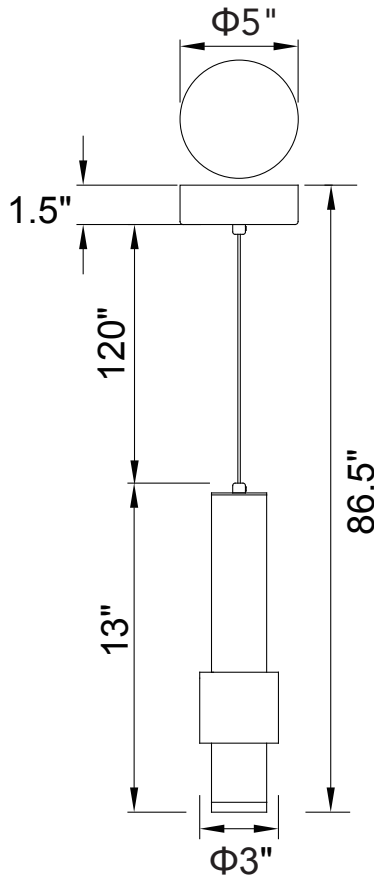

PROJECT: _____
 FIXTURE TYPE: _____
 LOCATION: _____
 CONTACT/PHONE: _____

Item	1390P5-1-101
Collection	LENA
Category	Mini Pendant
Finish	Black
Glass	-----
Crystal	-----
Acrylic	Frosted

Shade Color	-----
Min Assembled Height	15.5"
Max Assembled Height	86.5"
Width	3"
Length	3"
Extension Wall Mounts	-----
Input	120V AC,60HZ,AC

Lumens	468
Light Source	Integrated LED
Bulb Info.	9W
Included	Yes
Dimmable	Yes
Colour Temp	3000K
Weight	3.6 Lbs

CWI Lighting
 2775 Broadway
 Buffalo, NY 14227
 USA

CWI Lighting
 140 Steelcase Rd. W.
 Markham ON. L3R 3J9
 Canada