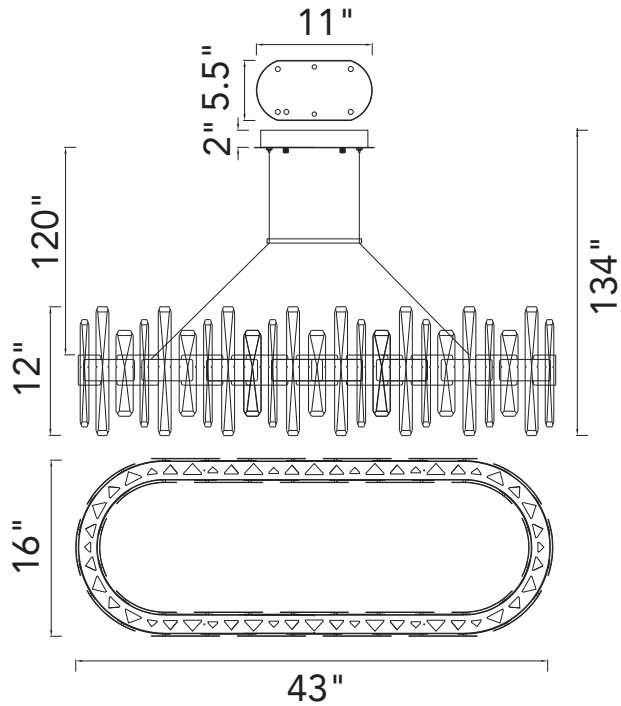

PROJECT: \_\_\_\_\_  
 FIXTURE TYPE: \_\_\_\_\_  
 LOCATION: \_\_\_\_\_  
 CONTACT/PHONE: \_\_\_\_\_

Item	1592P43-612-RC
Collection	AYA
Category	Chandelier
Finish	Pearl Black & Titanium Gold
Glass	-----
Crystal	Clear
Acrylic	-----

Shade Color	-----
Min Assembled Height	26"
Max Assembled Height	134"
Width	43"
Length	16"
Extension Wall Mounts	-----
Input	120V AC,60HZ,AC

Lumens	3900
Light Source	Integrated LED
Bulb Info.	75W
Included	Yes
Dimmable	Yes
Colour Temp	3000
Weight	39.6 Lbs