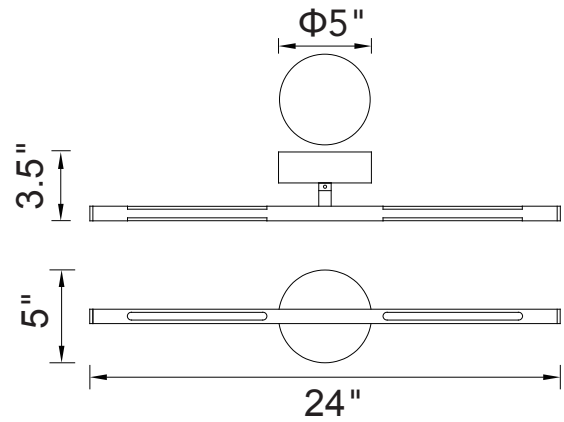

PROJECT: \_\_\_\_\_  
 FIXTURE TYPE: \_\_\_\_\_  
 LOCATION: \_\_\_\_\_  
 CONTACT/PHONE: \_\_\_\_\_

Item	1375W24-1-101
Collection	OSKIL
Category	Vanity Light
Finish	Black
Glass	-----
Crystal	-----
Acrylic	Frosted

Shade Color	-----
Min Assembled Height	5"
Max Assembled Height	5"
Width	24"
Length	-----
Extension Wall Mounts	3.5"
Input	120V AC,60HZ,AC

Lumens	156
Light Source	Integrated LED
Bulb Info.	3W
Included	Yes
Dimmable	Yes
Colour Temp	3000K
Weight	1.32 Lbs