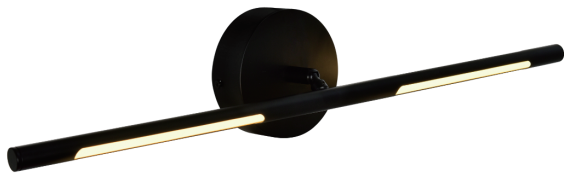

PROJECT: \_\_\_\_\_  
 FIXTURE TYPE: \_\_\_\_\_  
 LOCATION: \_\_\_\_\_  
 CONTACT/PHONE: \_\_\_\_\_

Item	1375W24-1-101
Collection	OSKIL
Category	Vanity Light
Finish	Black
Glass	-----
Crystal	-----
Acrylic	Frosted

Shade Color	-----
Min Assembled Height	5"
Max Assembled Height	5"
Width	24"
Length	-----
Extension Wall Mounts	3.5"
Input	120V AC,60HZ,AC

Lumens	156
Light Source	Integrated LED
Bulb Info.	3W
Included	Yes
Dimmable	Yes
Colour Temp	3000K
Weight	1.32 Lbs