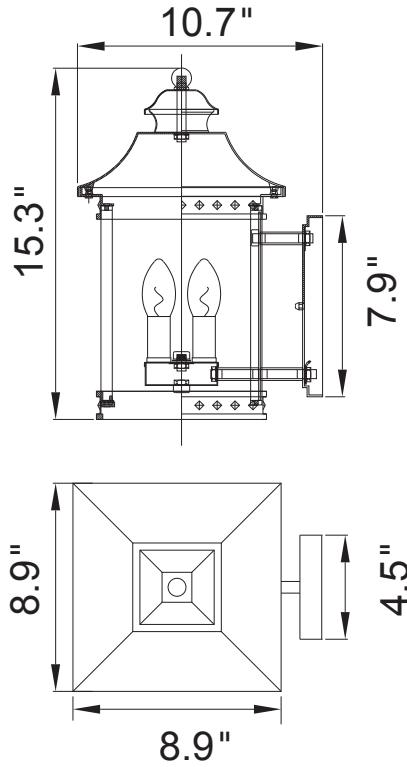

PROJECT: _____

FIXTURE TYPE: _____

LOCATION: _____

CONTACT/PHONE: _____

Item	0416W9-A-2-101	Shade Color	-----	Lumens	-----
Collection	CLEVELAND	Min Assembled Height	15.3"	Light Source	E12
Category	Outdoor Wall Light	Max Assembled Height	15.3"	Bulb Info.	2×60W
Finish	Black	Width	8.9"	Included	-----
Glass	Clear	Length	-----	Dimmable	Yes
Crystal	-----	Extension Wall Mounts	10.7"	Colour Temp	-----
Acrylic	-----	Input	120V AC,60HZ,AC	Weight	6.16bs