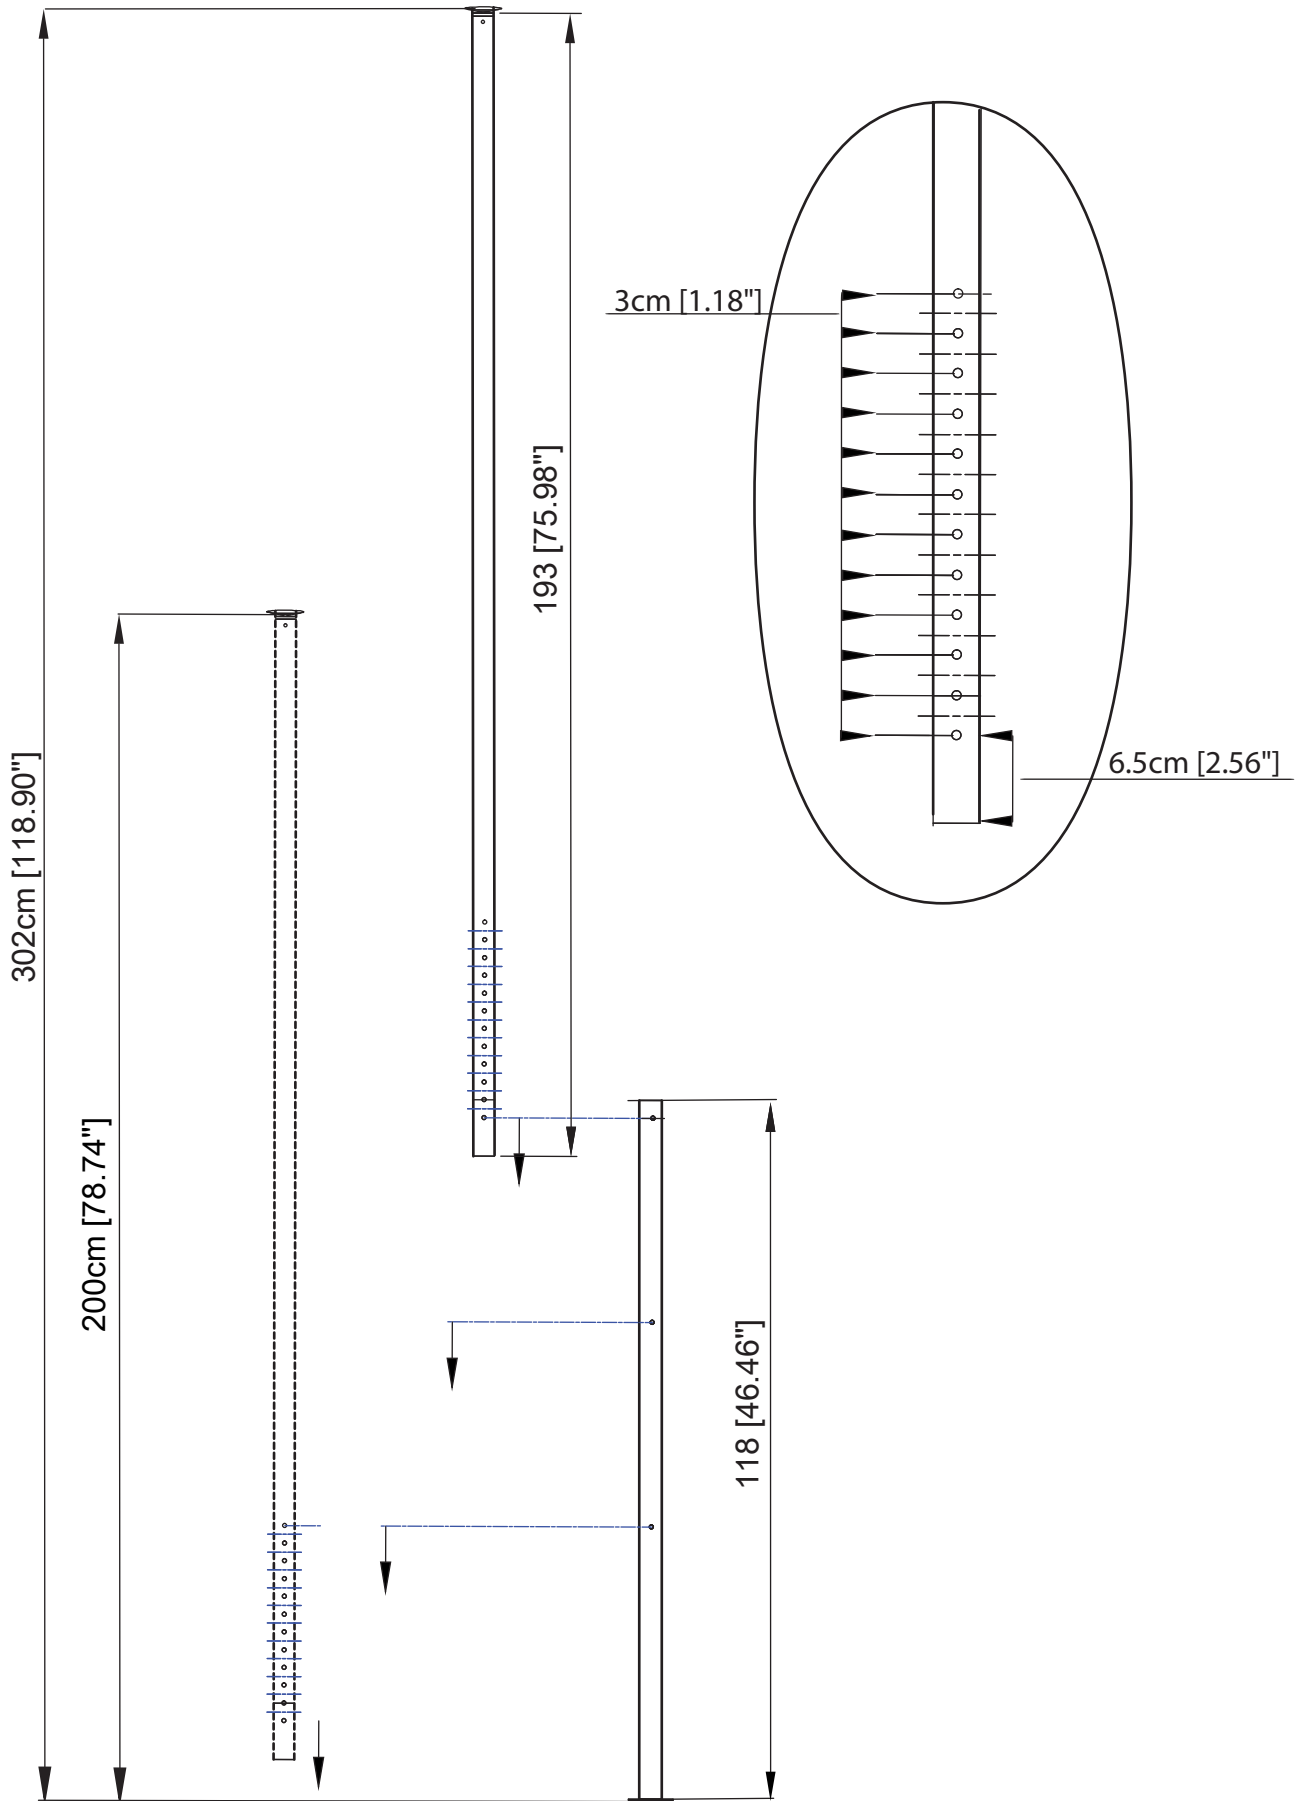

Support Hivernal / Winter Post

Hauteur ajustable de 200cm [78.74" à 302cm [118.90"  
Adjustable height from 200cm [78.74" to 302cm [118.90"