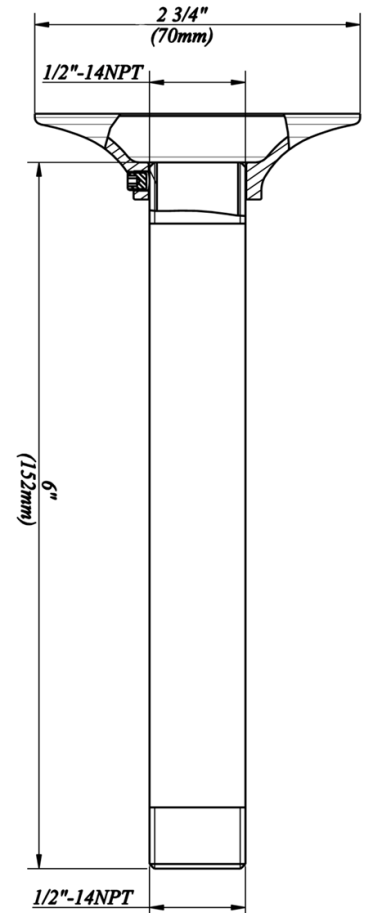

AVAILABLE FINISHES / FINIS OFFERTS / DISTINTOS ACABADOS:

- Polished Chrome / Chrome poli / Cromo lustrado (CP)
- PVD Brushed Nickel / PVD Nickel brossé / PVD Níquel cepillado (BN)
- Oil Rubbed Bronze / Bronze poncé à l'huile / Bronze lustrado al aceite (ORB)