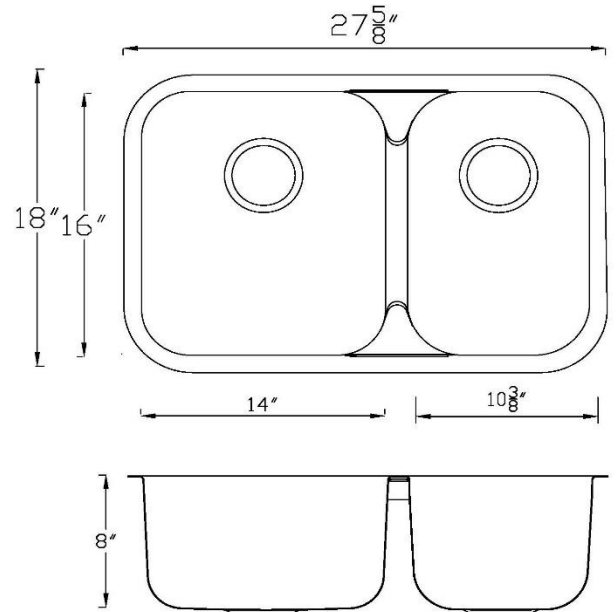

ONEX[®]

STAINLESS STEEL SINKS

MODEL OU2818-N

OVERALL SIZE	701mm X 457.2 mm
	27-5/8" X 18"
BOWL SIZE	406mm X 356mm 406mm X 254mm
	16" X 14" 16" X 10-3/8"
DEPTH	8" / 203.2"

- 304 brushed finish stainless steel 18 gauge
- Stainless steel strainer, clips and template included
- Sound deadening pads
- Drain located towards rear to provide more space under the sink
- Product certified ASME A112.19.3, CSA B45.0, and CSA B45.4