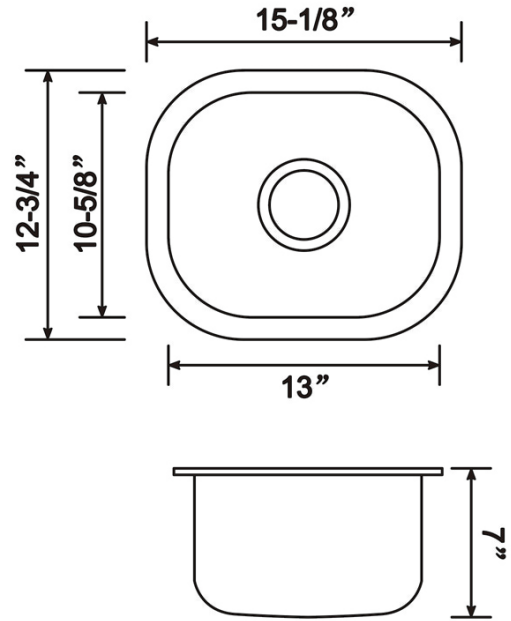

ONEX[®]

STAINLESS STEEL SINKS

MODEL OUS1512

OVERALL SIZE	385 mm X 325 mm 15-1/8" X 12-3/4"
BOWL SIZE	330 mm X 270 mm 13" X 10-5/8"
DEPTH	177.8 mm / 7"

- 304 brushed finish stainless steel 18 gauge
- Stainless steel strainer, clips and template included
- Sound deadening pads
- Drain located towards rear to provide more space under the sink
- Product certified ASME A112.19.3, CSA B45.0, and CSA B45.4