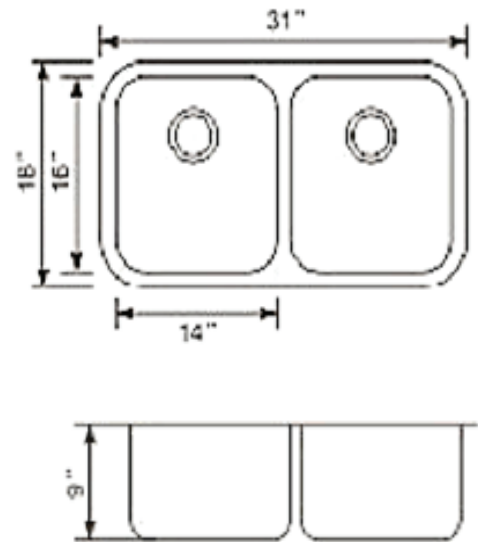

## MODEL OU3118-9

<b>OVERALL SIZE</b>	790 mm X 456 mm	<ul style="list-style-type: none"> <li>• 304 brushed finish stainless steel 18 gauge</li> <li>• Stainless steel strainer, clips and template included</li> <li>• Sound deadening pads</li> <li>• Drain located towards rear to provide more space under the sink</li> <li>• Product certified ASME A112.19.3, CSA B45.0, and CSA B45.4</li> </ul>
	31" X 18"	
<b>BOWL SIZE</b>	406 mm X 355mm	
	16" X 14"	
<b>DEPTH</b>	9"	