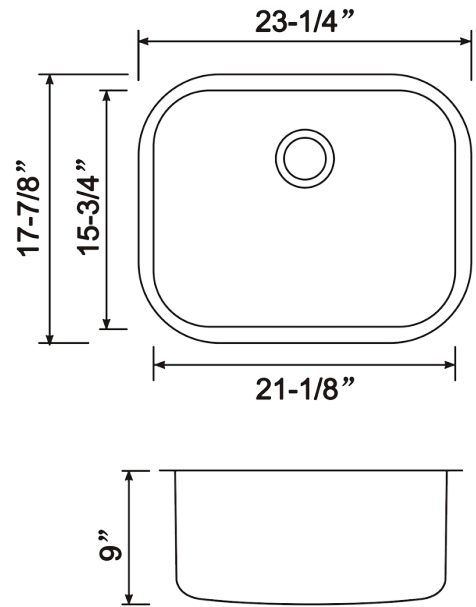

ONEX[®]

STAINLESS STEEL SINKS

MODEL OUS2318-9

OVERALL SIZE	590 mm X 455 mm 23-1/4" X 17-7/8"
BOWL SIZE	535 mm X 400 mm 21-1/8" X 15-3/4"
DEPTH	228.6 mm / 9"

- 304 brushed finish stainless steel 18 gauge
- Stainless steel strainer, clips and template included
- Sound deadening pads
- Drain located towards rear to provide more space under the sink
- Product certified ASME A112.19.3, CSA B45.0, and CSA B45.4