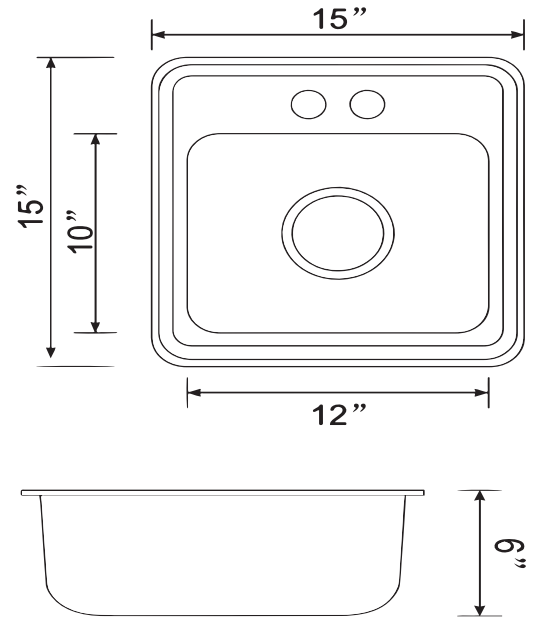

ONEX[®]

STAINLESS STEEL SINKS

MODEL OD1515-6 2H

OVERALL SIZE	380 mm X 380 mm 15" X 15"
BOWL SIZE	305 mm X 254 mm 12" X 10"
DEPTH	6"

- 304 brushed finish stainless steel 20 gauge
- Stainless steel strainer, clips and template included
- Sound deadening pads
- Drain located towards rear to provide more space under the sink
- Product certified ASME A112.19.3, CSA B45.0, and CSA B45.4